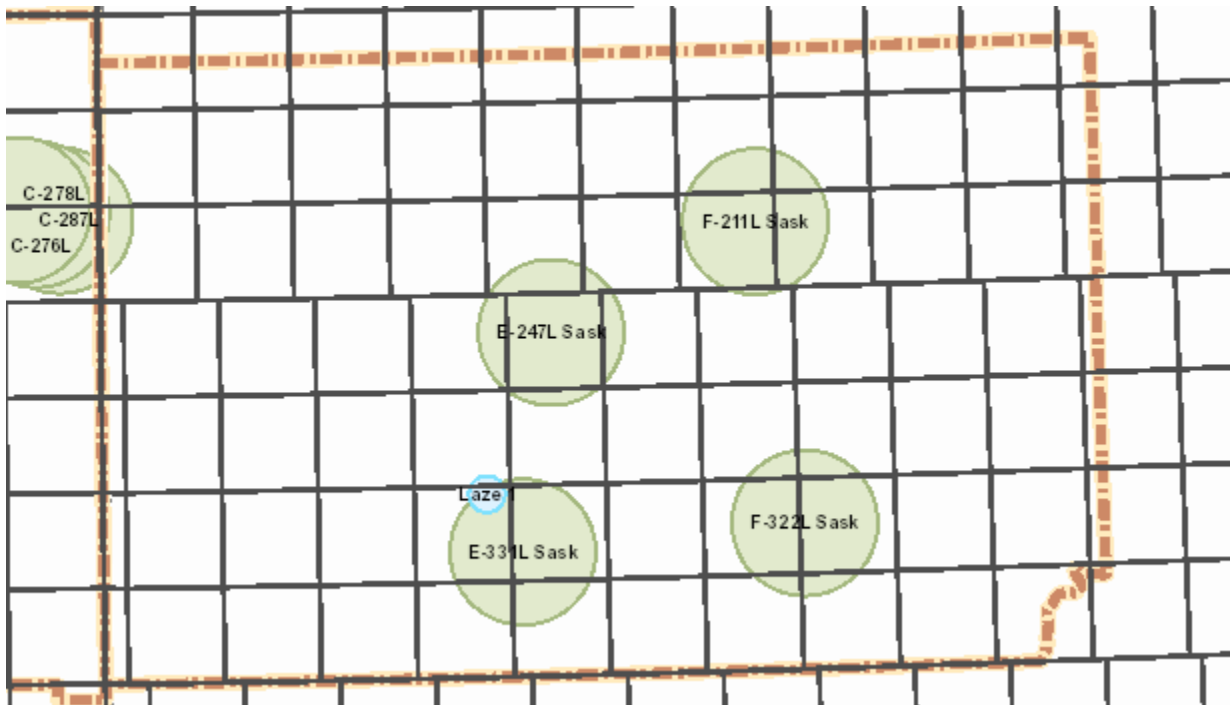

AB Notes: N/A

Saskatchewan