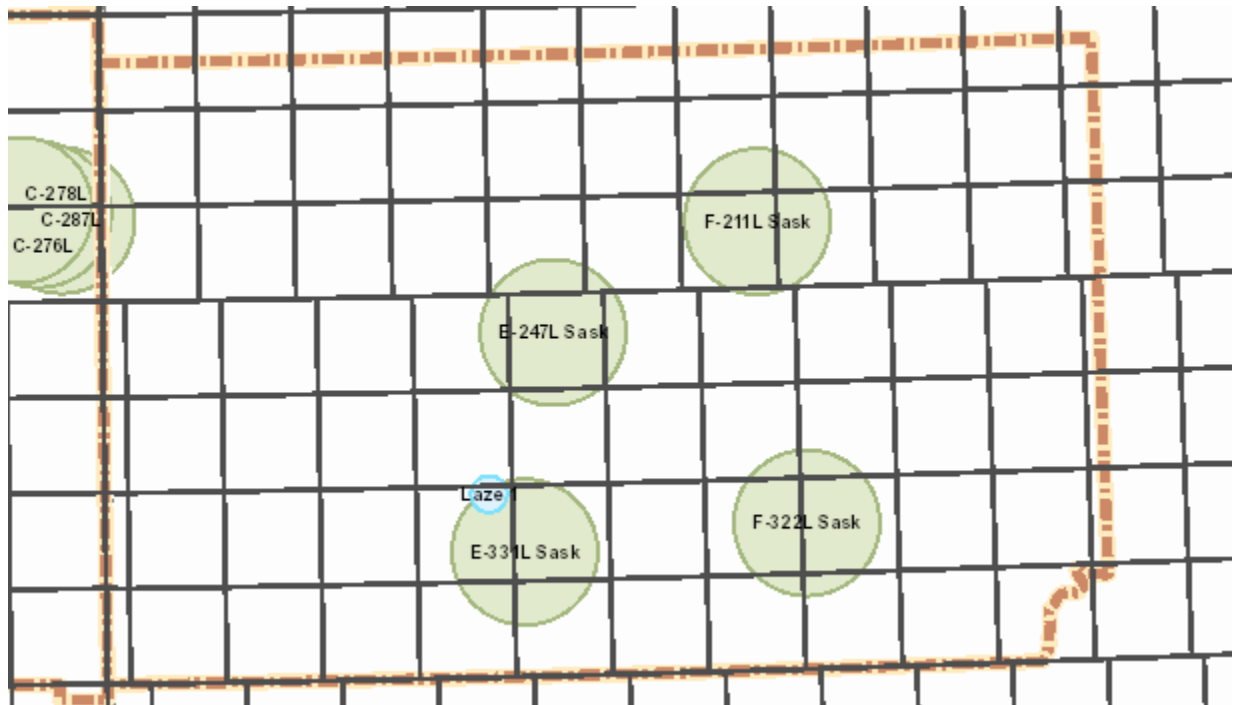

AB Notes: N/A

Saskatchewan