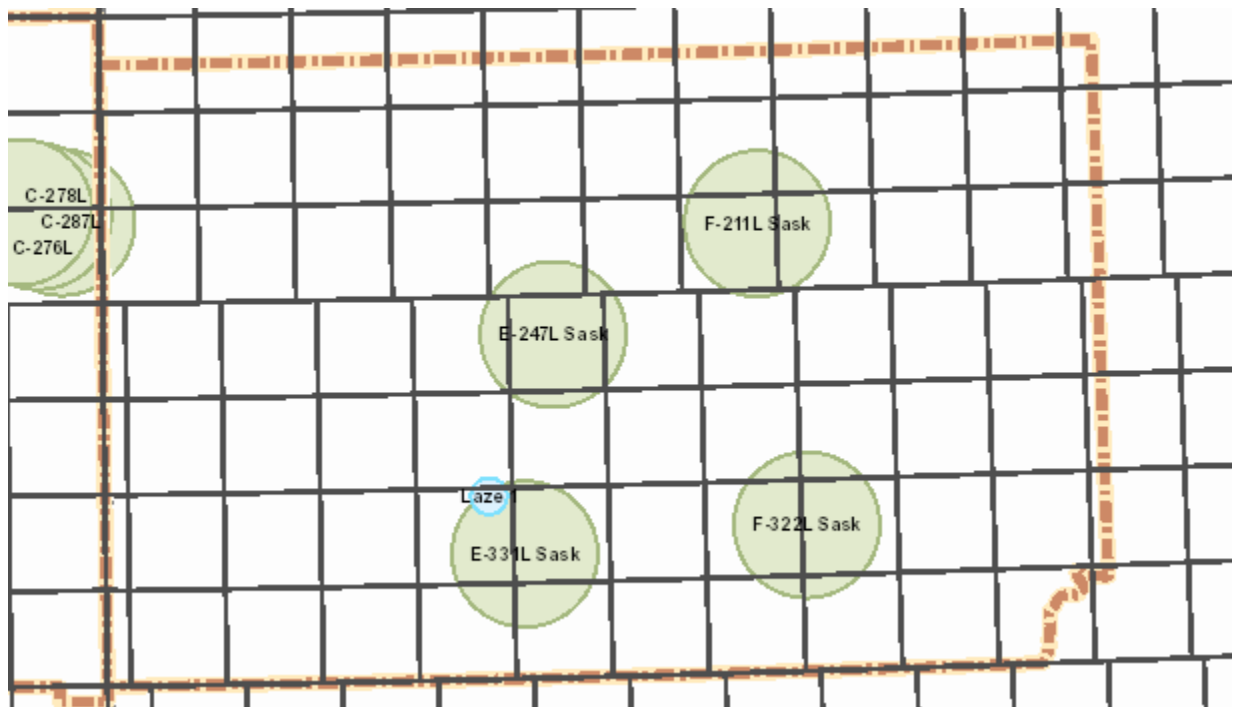

AB Notes: N/A

Saskatchewan