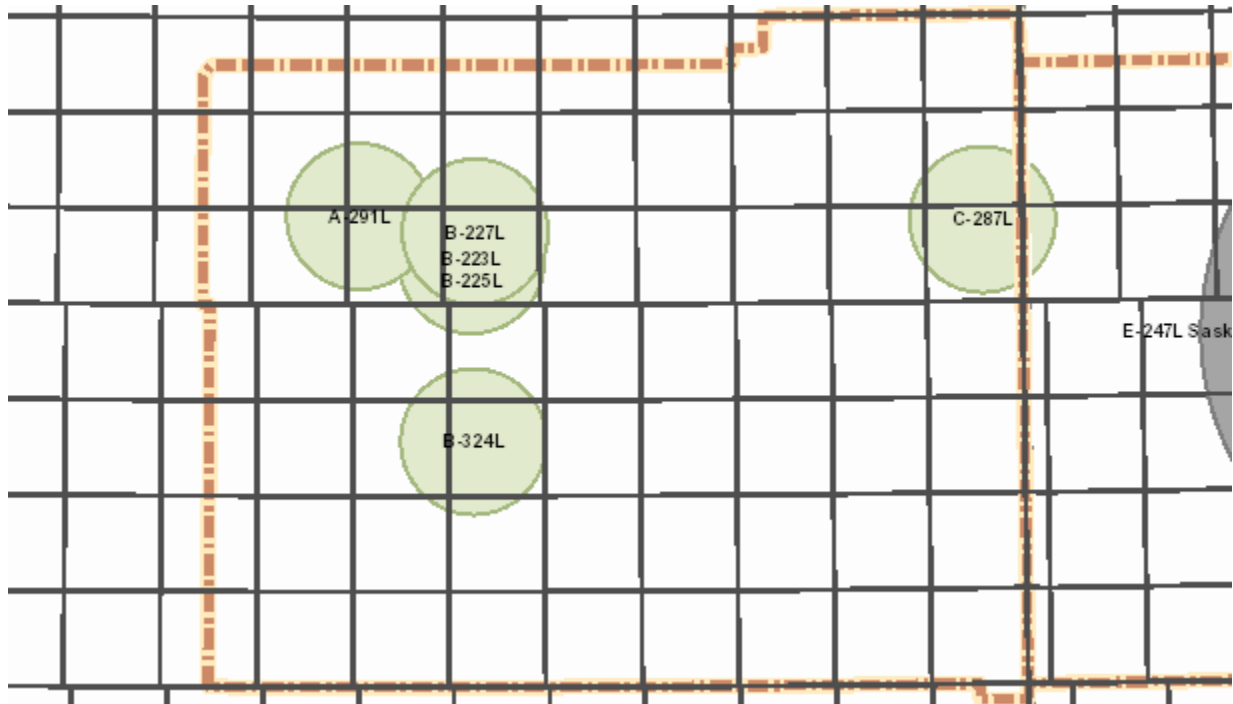

Saskatchewan

SK Notes: N/A

24 - 30 Jun 2017

Wednesday 28

Alberta

AB Notes: N/A

Saskatchewan

SK Notes: N/A