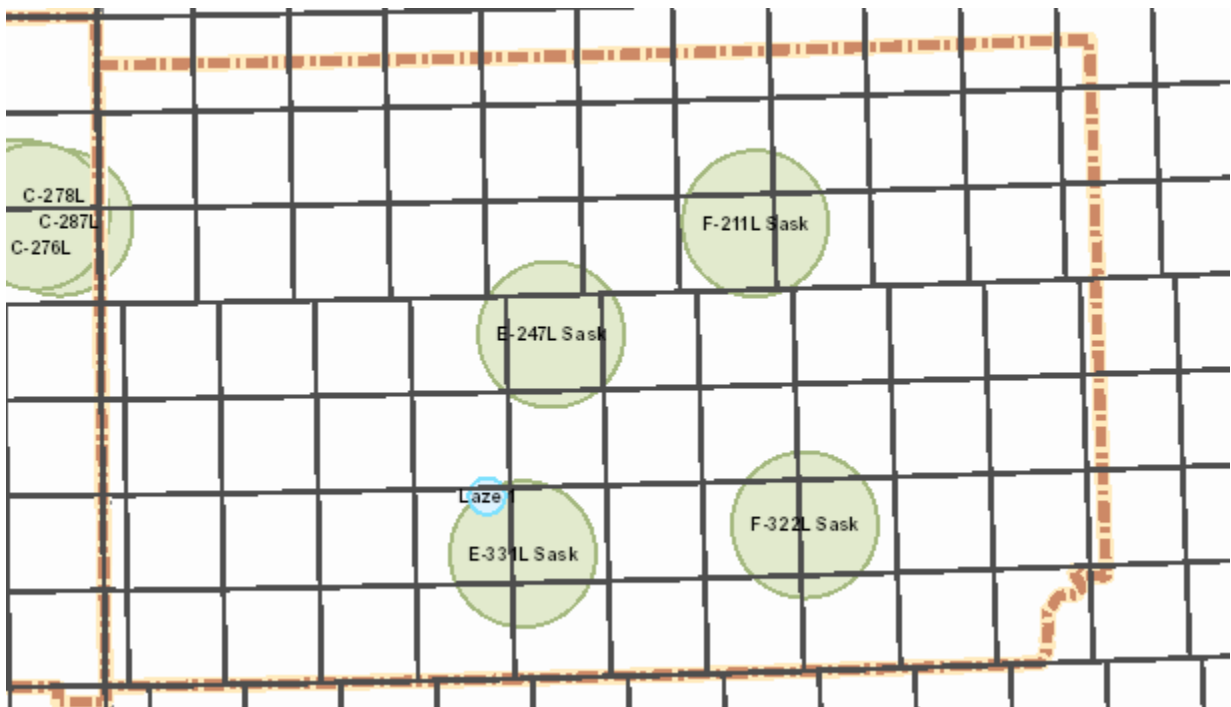

AB Notes: N/A

Saskatchewan