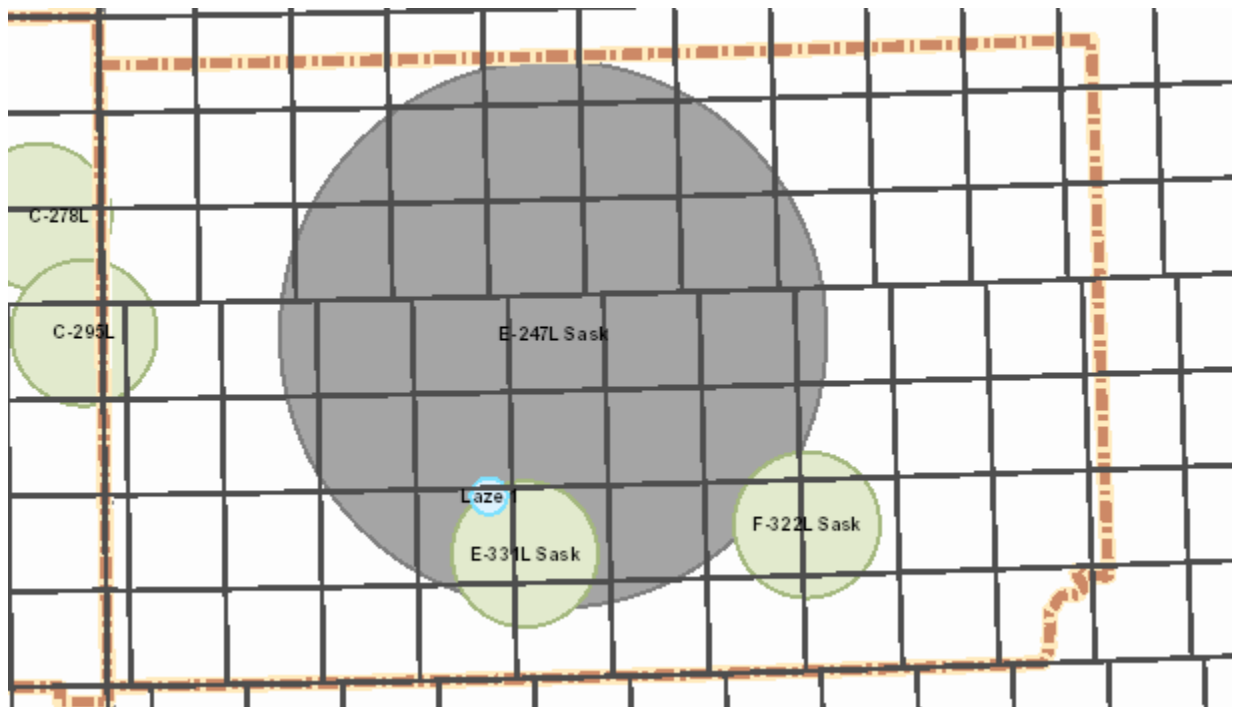

AB Notes: N/A

Saskatchewan