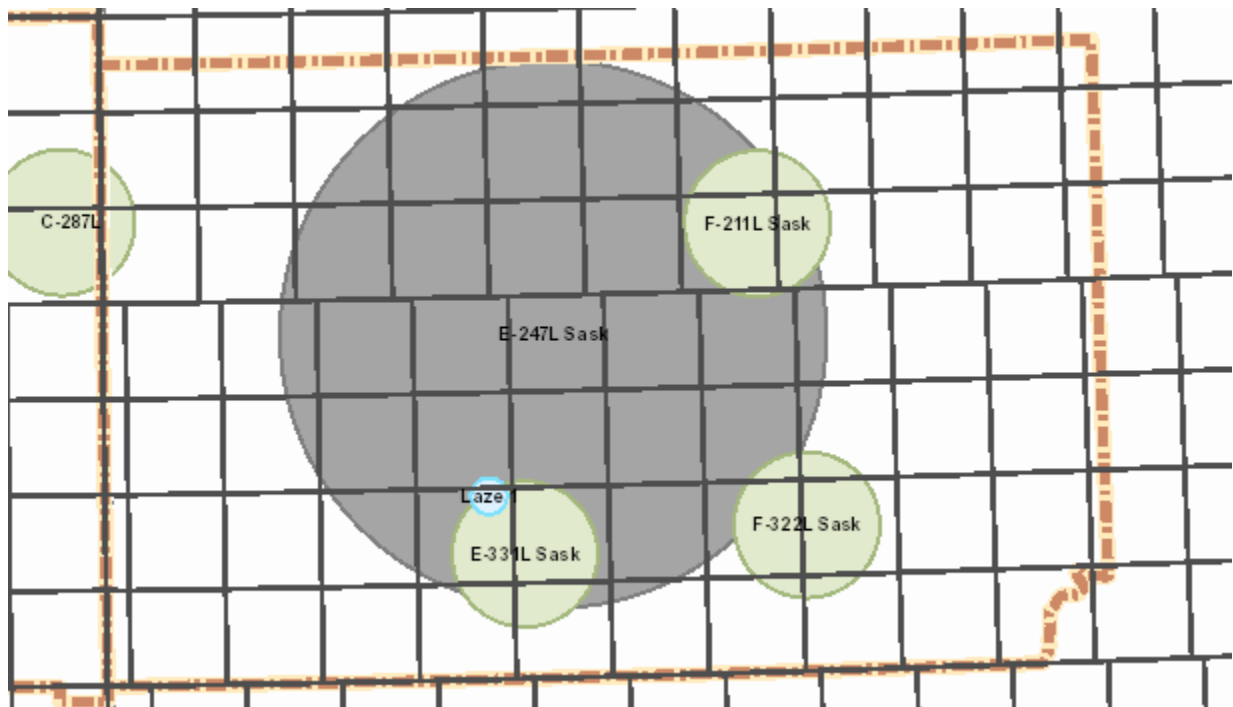

AB Notes: N/A

Saskatchewan