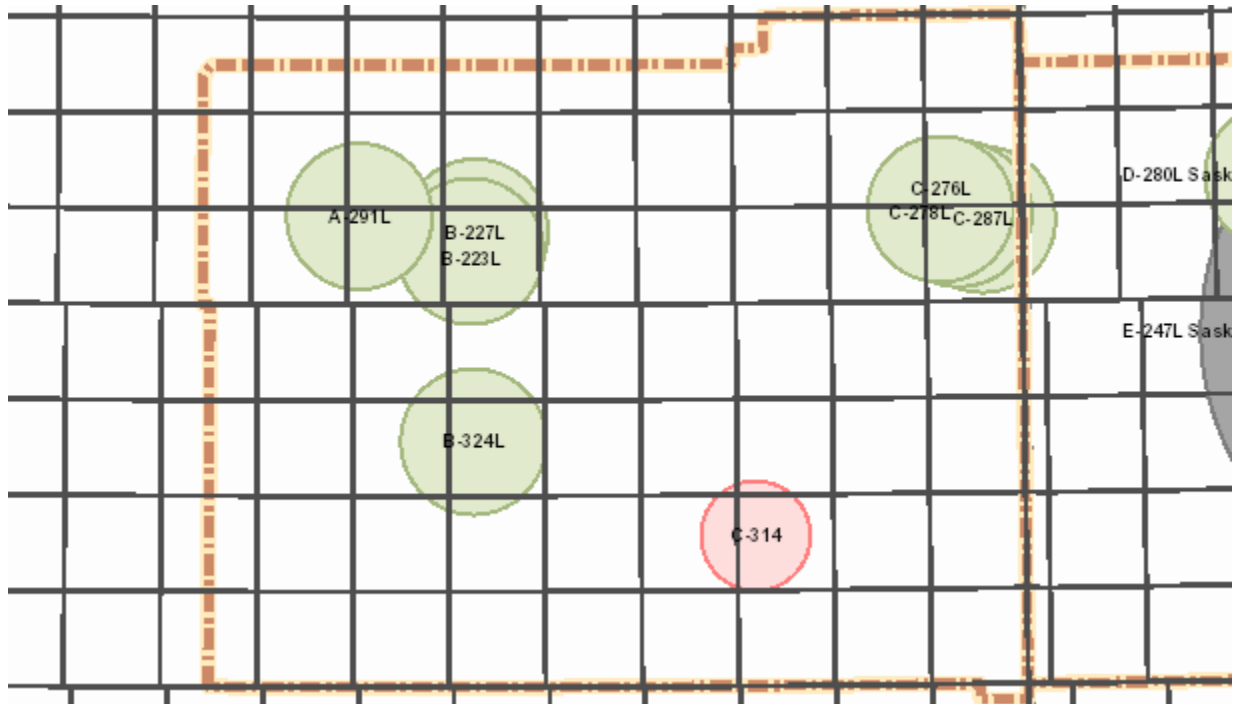

20 - 26 May 2017

Tuesday 23

Alberta