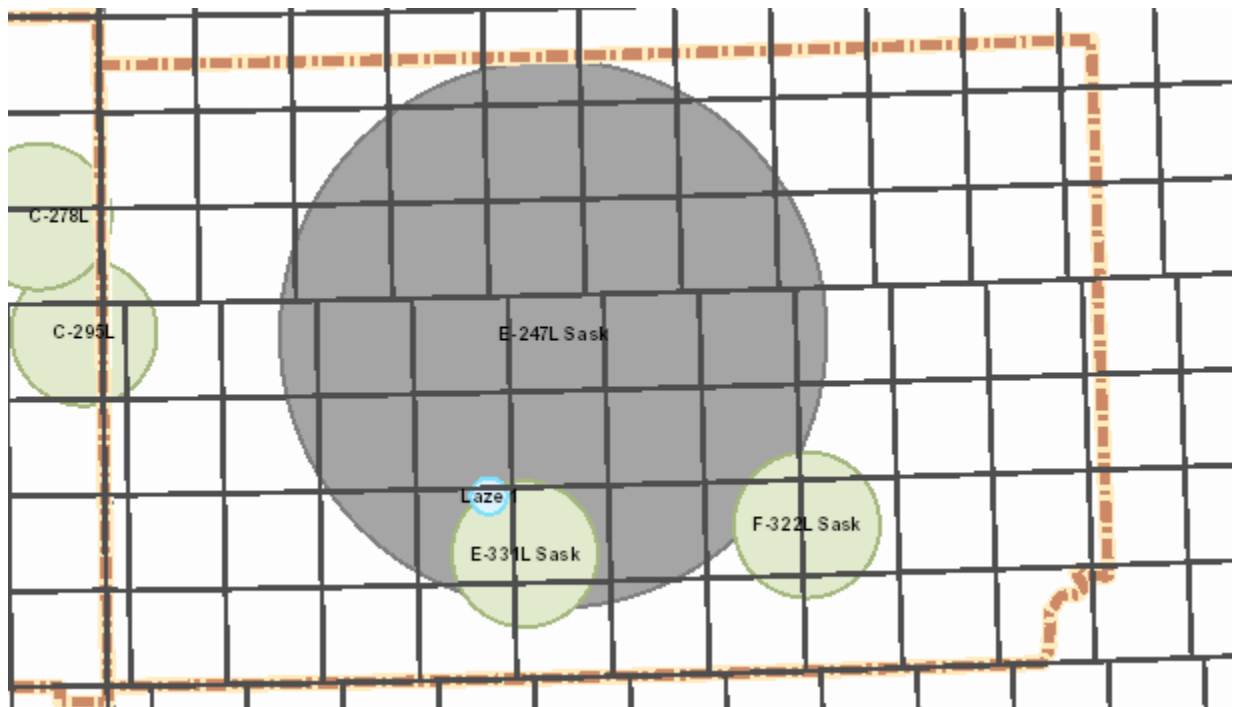

AB Notes: N/A

Saskatchewan