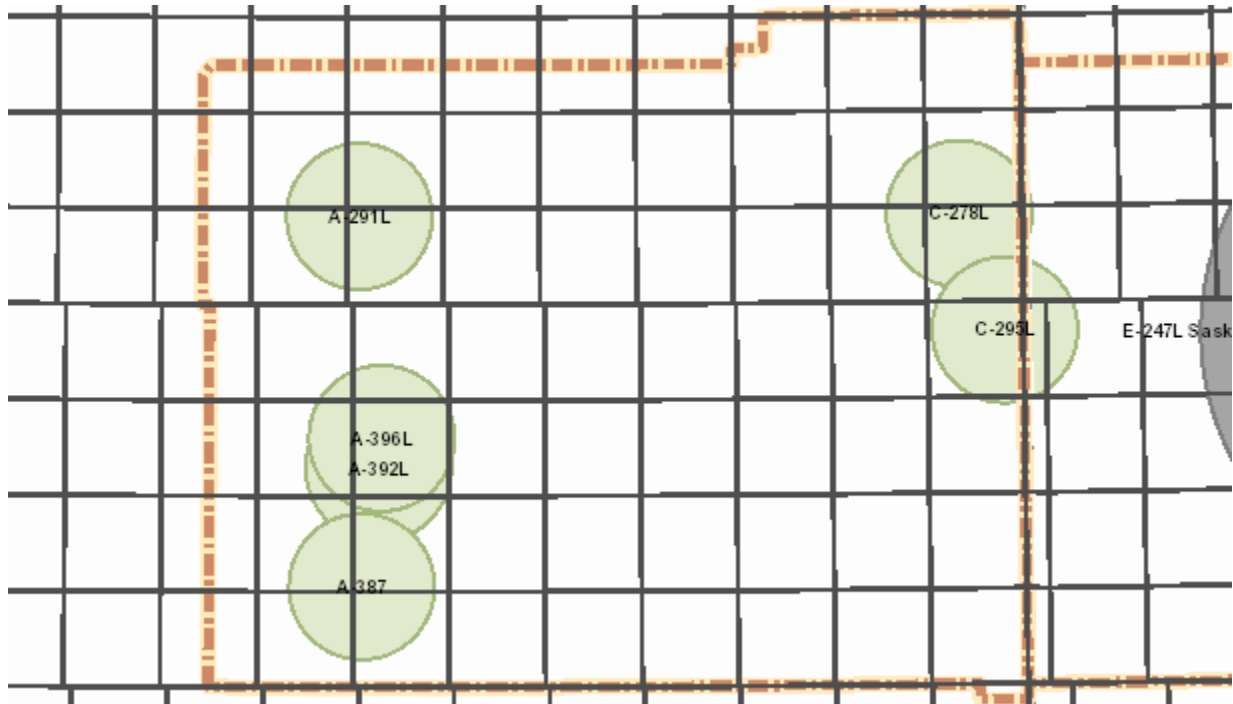

09 - 15 Dec 2017

Monday 11

Alberta