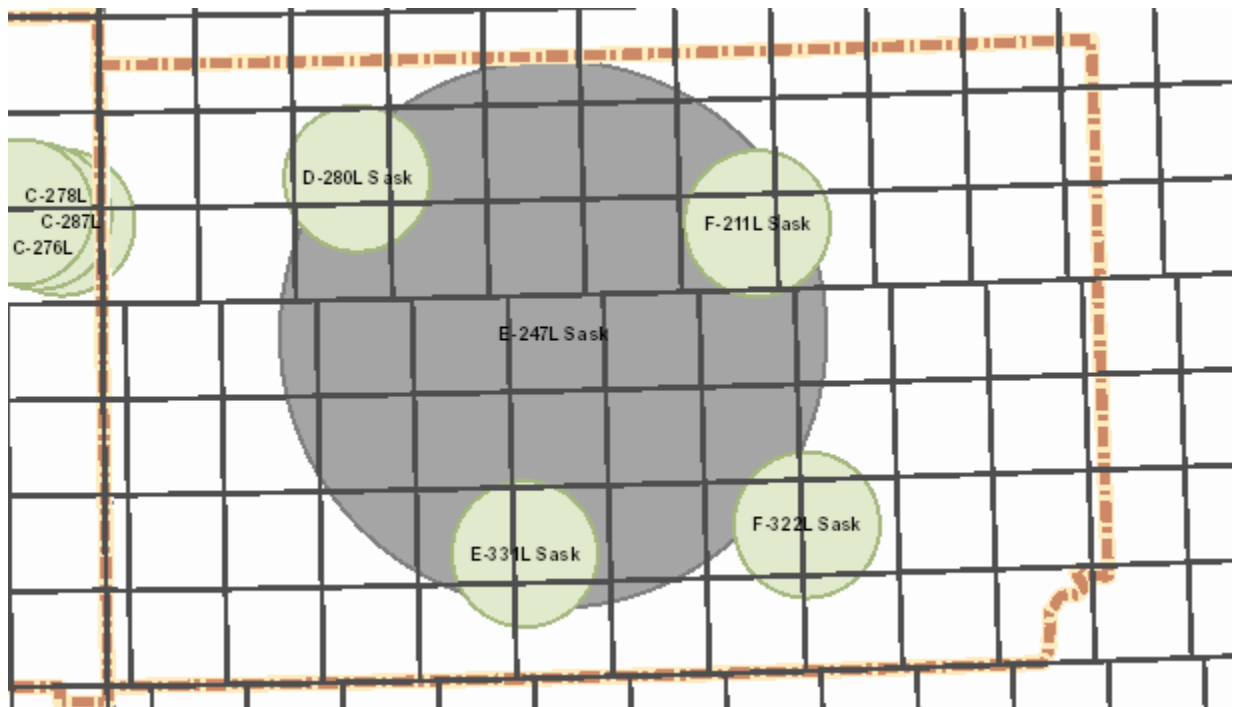

AB Notes: N/A

Saskatchewan