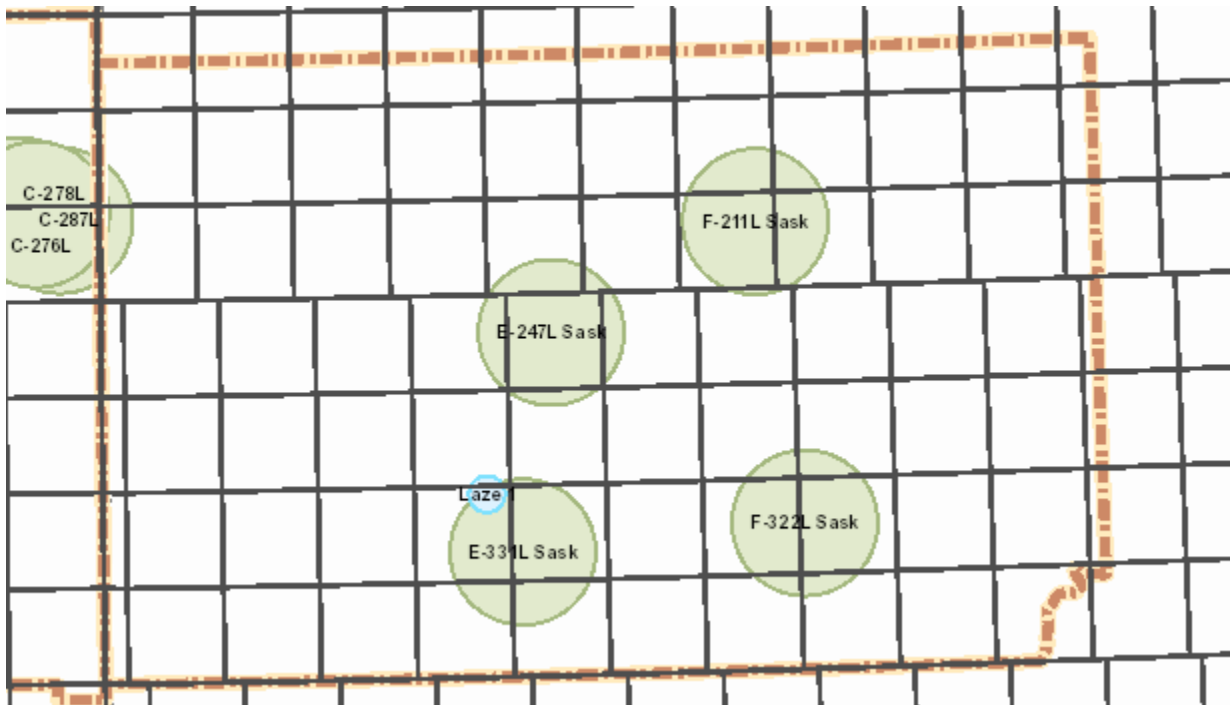

AB Notes: N/A

Saskatchewan