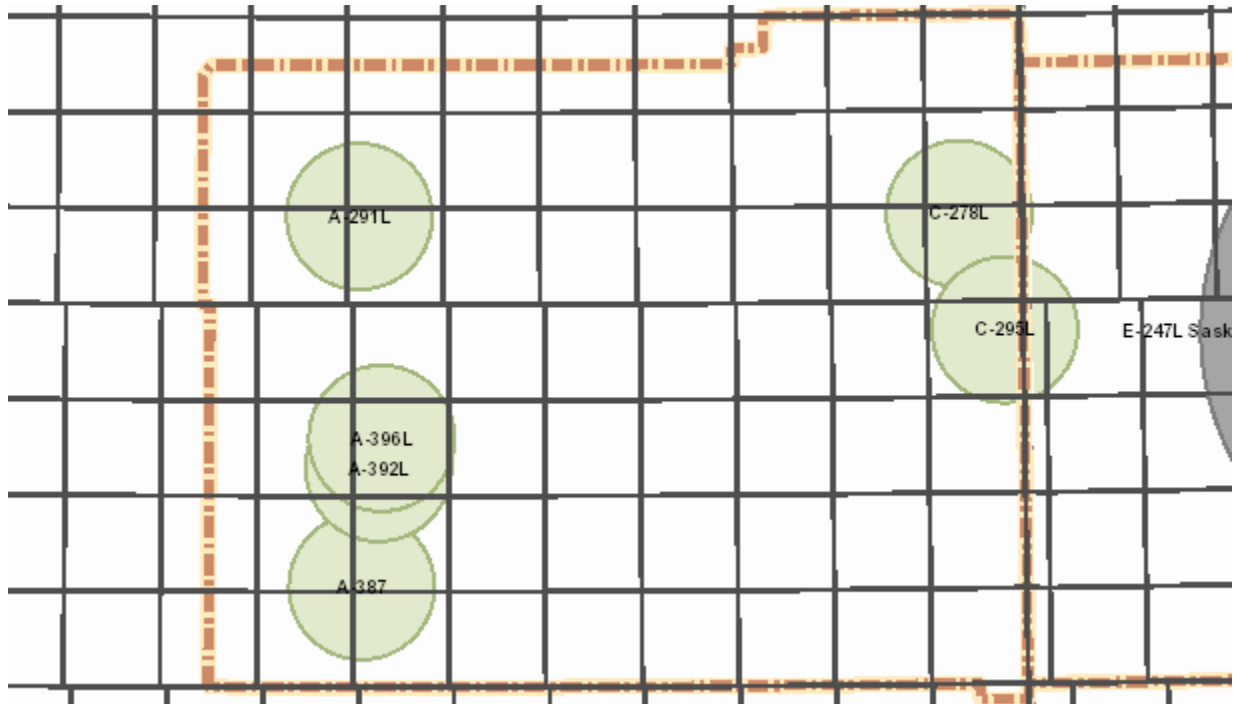

09 - 15 Dec 2017

Wednesday 13

Alberta