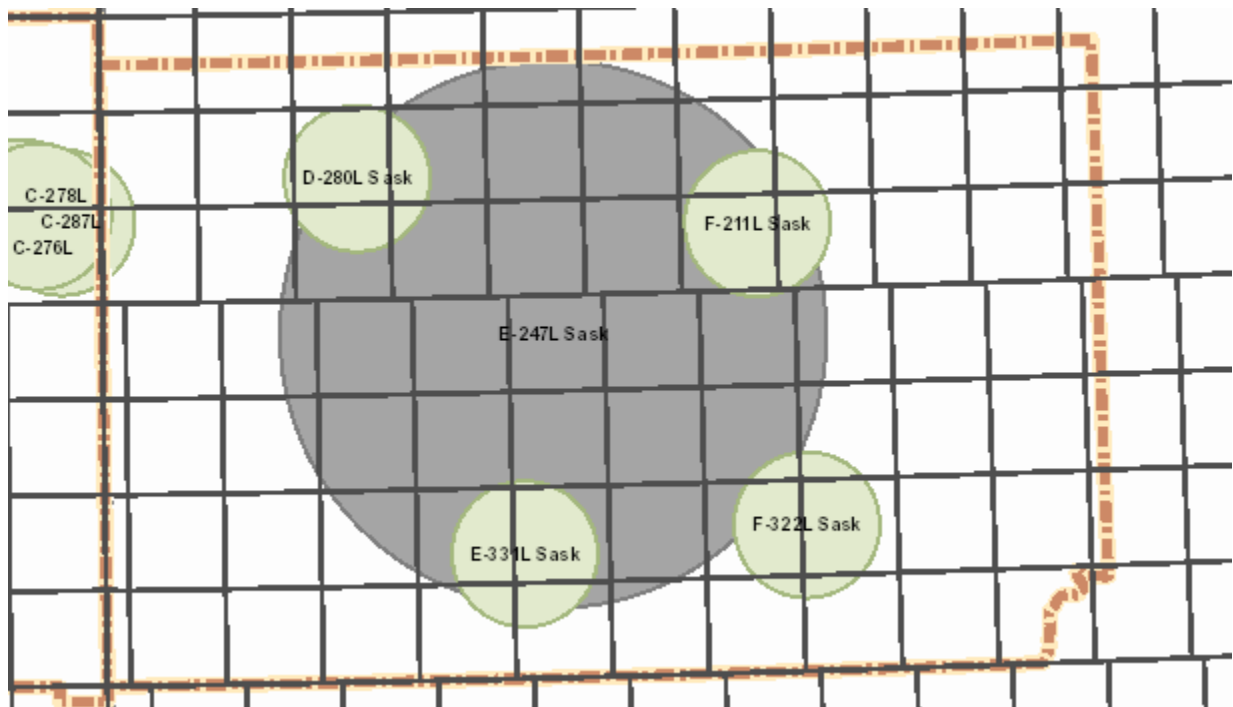

AB Notes: N/A

Saskatchewan