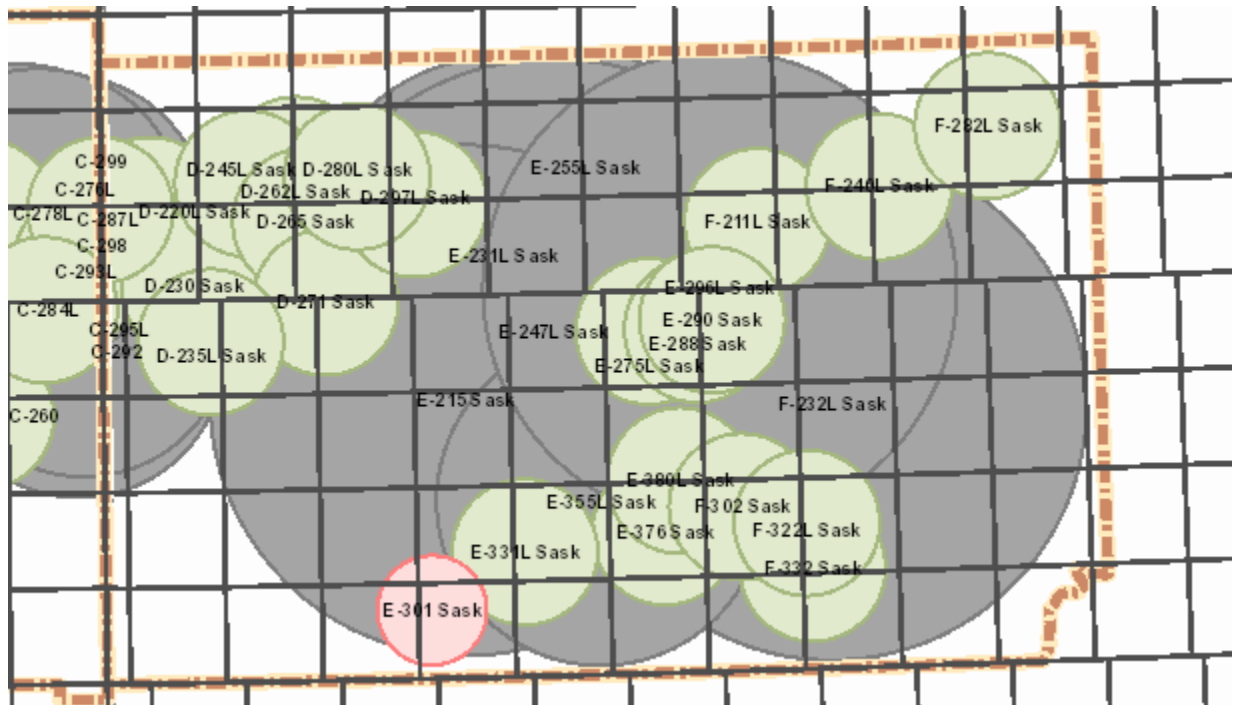

Alberta

AB Notes: N/A

Saskatchewan

SK Notes: N/A

Target Closure List

21 - 27 Nov 2020

Thursday 26

Alberta

AB Notes: N/A

Saskatchewan

SK Notes: N/A

Target Closure List

21 - 27 Nov 2020

Friday 27

Alberta

AB Notes: N/A