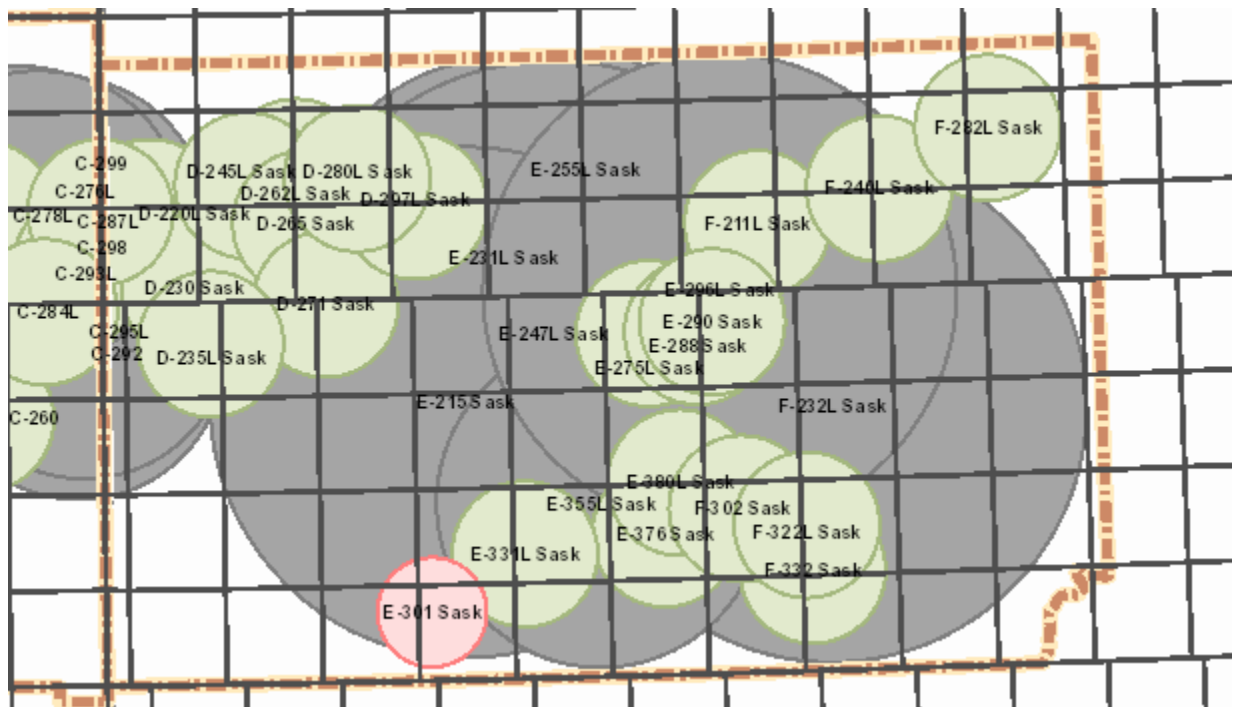

AB Notes: N/A

Saskatchewan