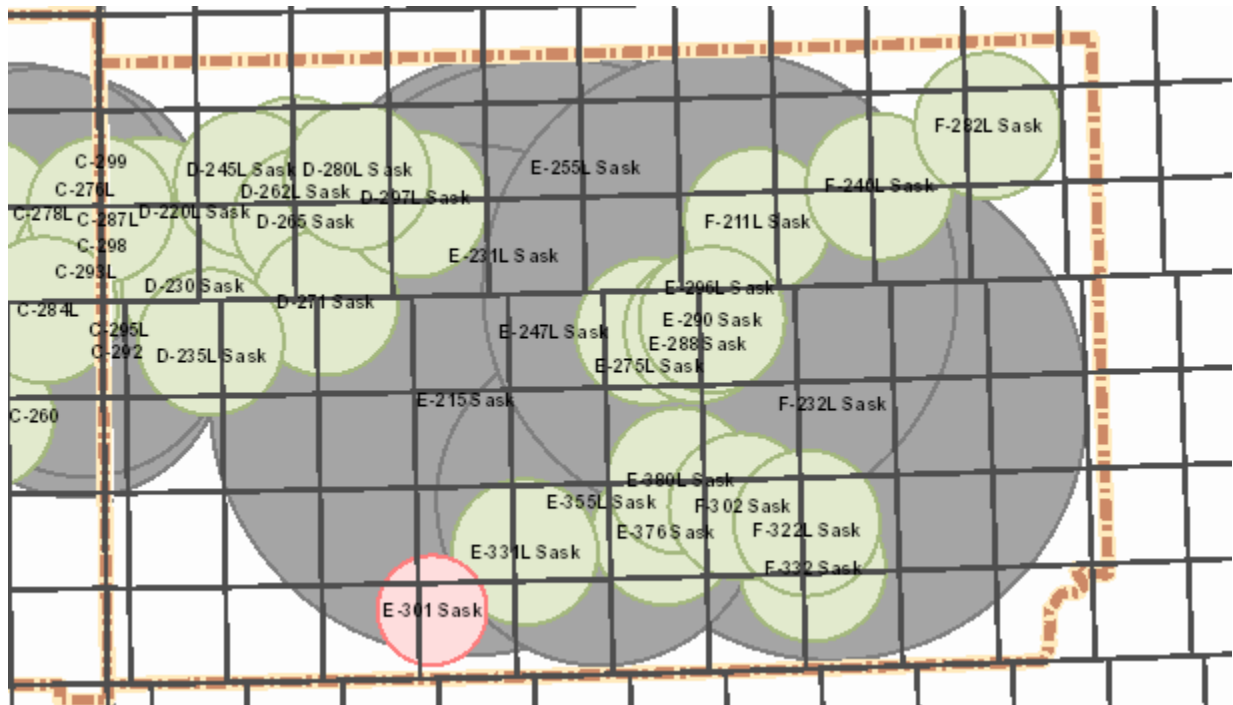

Tuesday 24

Alberta

AB Notes: N/A

Saskatchewan

SK Notes: N/A

Target Closure List

21 - 27 Nov 2020

Wednesday 25

Alberta

AB Notes: N/A

Saskatchewan

SK Notes: N/A

Target Closure List

21 - 27 Nov 2020

Thursday 26

Alberta