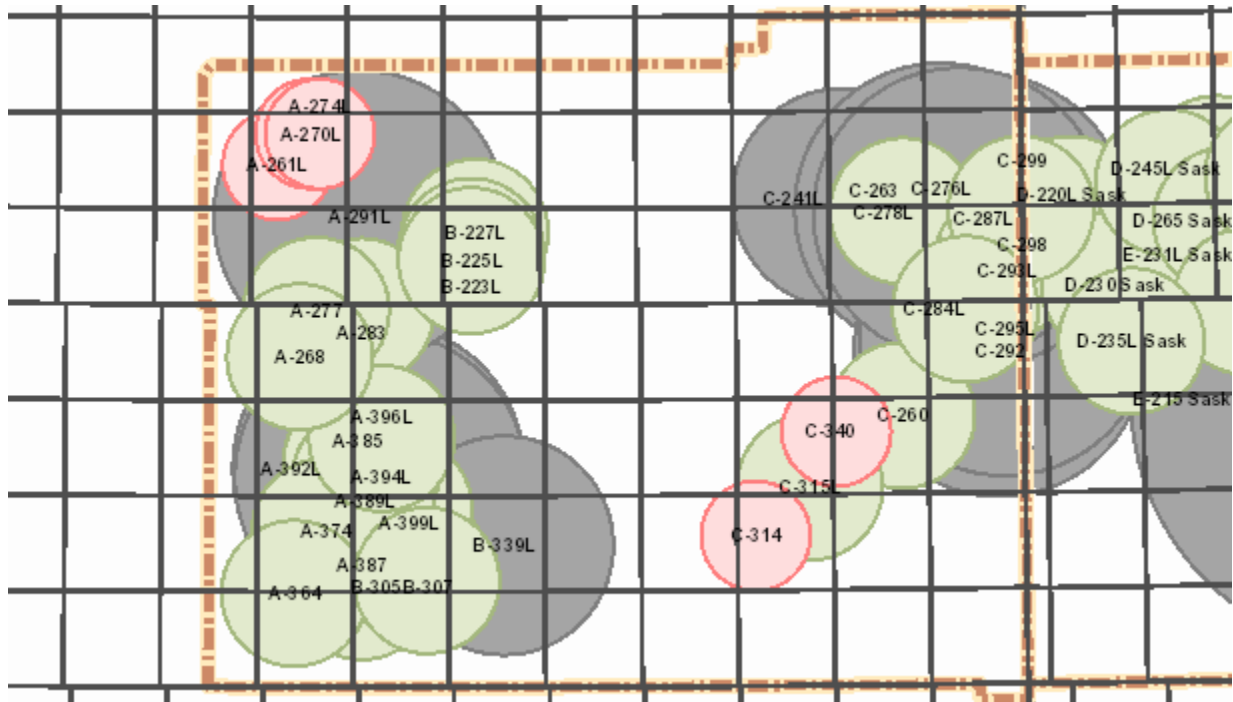

AB Notes: N/A

Saskatchewan

SK Notes: N/A

Target Closure List

21 - 27 Nov 2020

Friday 27

Alberta

AB Notes: N/A