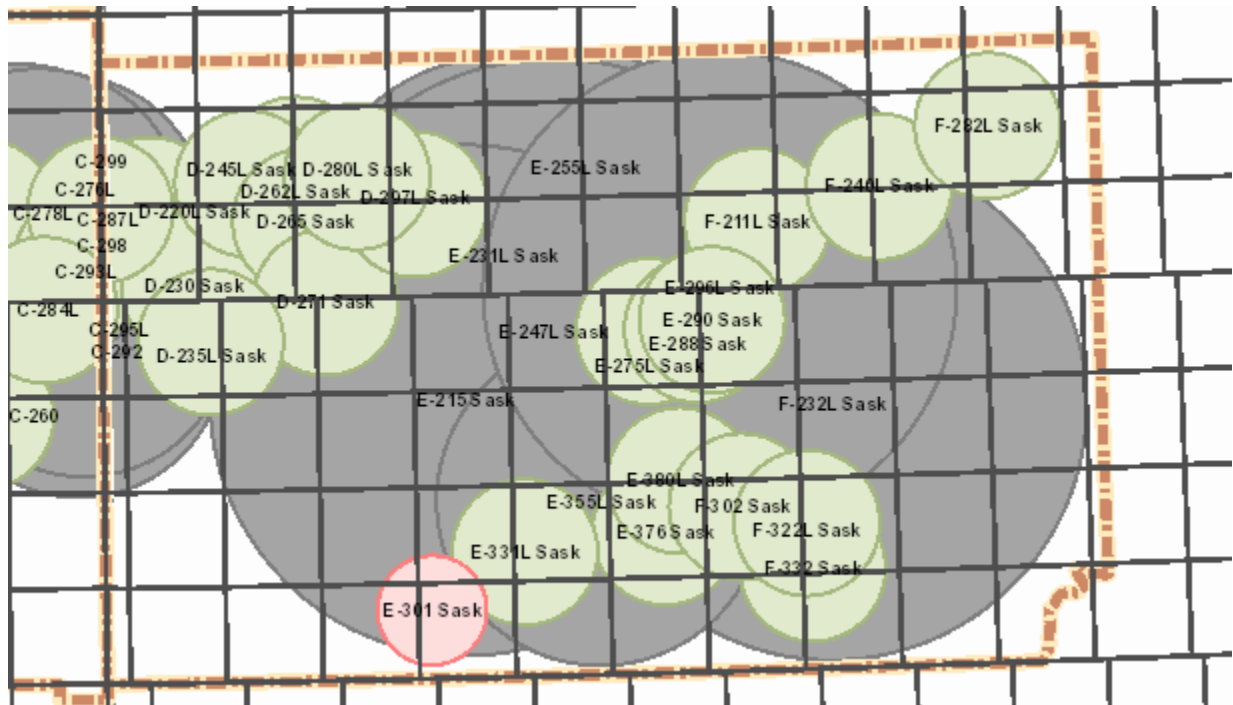

ALBERTA-NOTES: N/A

TGT	Saturday 21	Sunday 22	Monday 23	Tuesday 24	Wednesday 25	Thursday 26	Friday 27
Danger Area South							
Danger Area West							
Mosquito							

ALBERTA-NOTES: N/A

Target Closure List

Target Closure List

21 - 27 Nov 2020

Sunday 22

Alberta

AB Notes: N/A

Saskatchewan

SK Notes: N/A

Target Closure List

21 - 27 Nov 2020

Monday 23

Alberta

AB Notes: N/A

Saskatchewan

SK Notes: N/A

Target Closure List

21 - 27 Nov 2020

Tuesday 24

Alberta

AB Notes: N/A

Saskatchewan

SK Notes: N/A

Target Closure List

21 - 27 Nov 2020

Wednesday 25