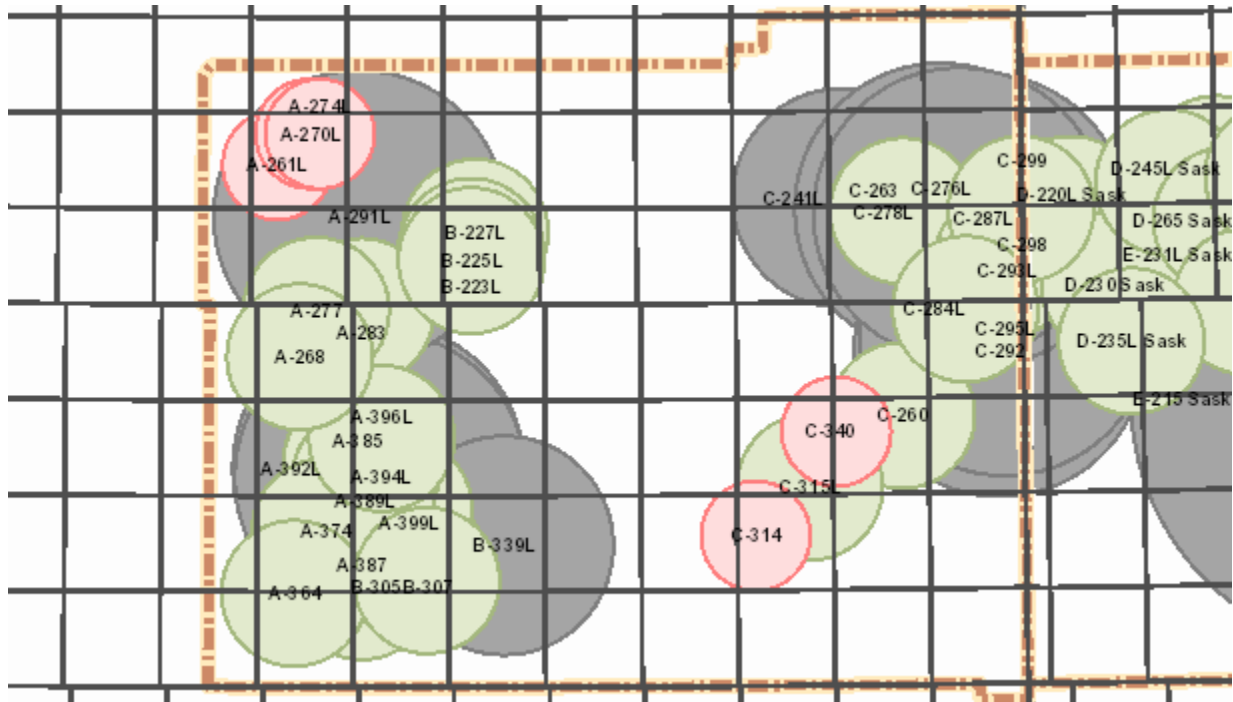

Tuesday 24

Alberta

AB Notes: N/A

Saskatchewan

SK Notes: N/A

Target Closure List

21 - 27 Nov 2020

Wednesday 25

Alberta

AB Notes: N/A

Saskatchewan

SK Notes: N/A

Target Closure List

21 - 27 Nov 2020

Thursday 26

Alberta