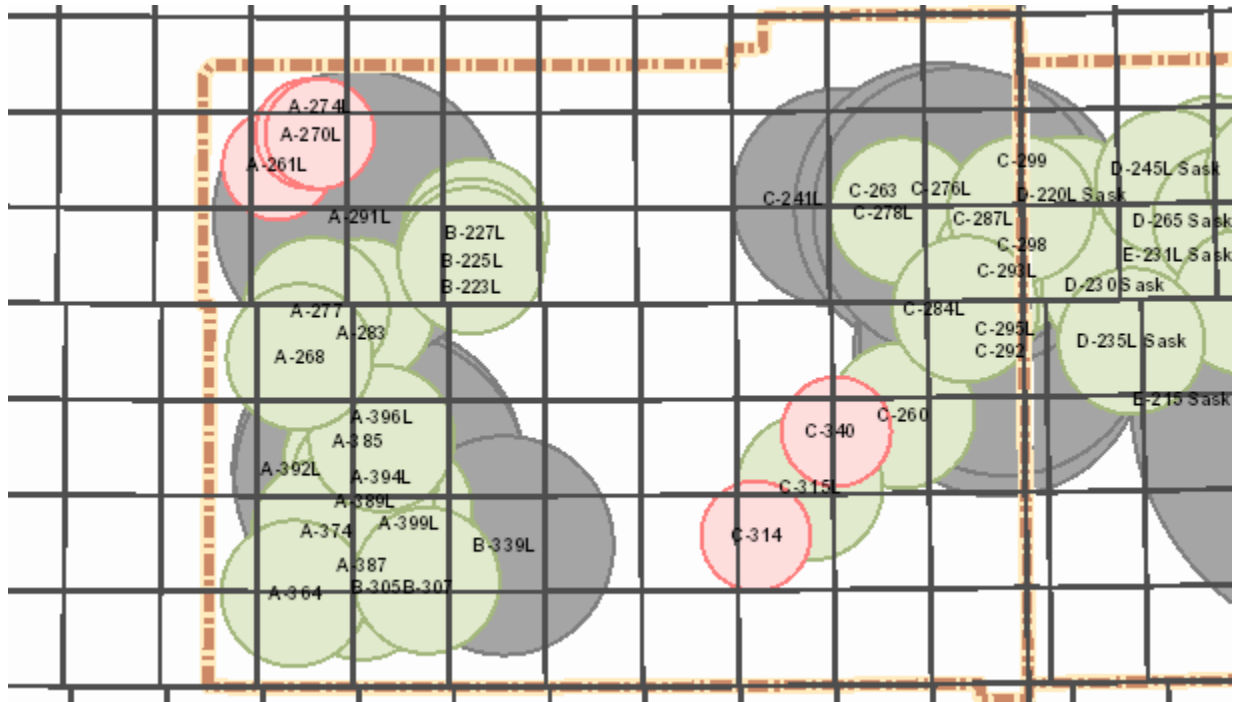

Target Closure List

21 - 27 Nov 2020

Sunday 22

Alberta

AB Notes: N/A

Saskatchewan

SK Notes: N/A

Target Closure List

21 - 27 Nov 2020

Monday 23

Alberta

AB Notes: N/A

Saskatchewan

SK Notes: N/A

Target Closure List

21 - 27 Nov 2020