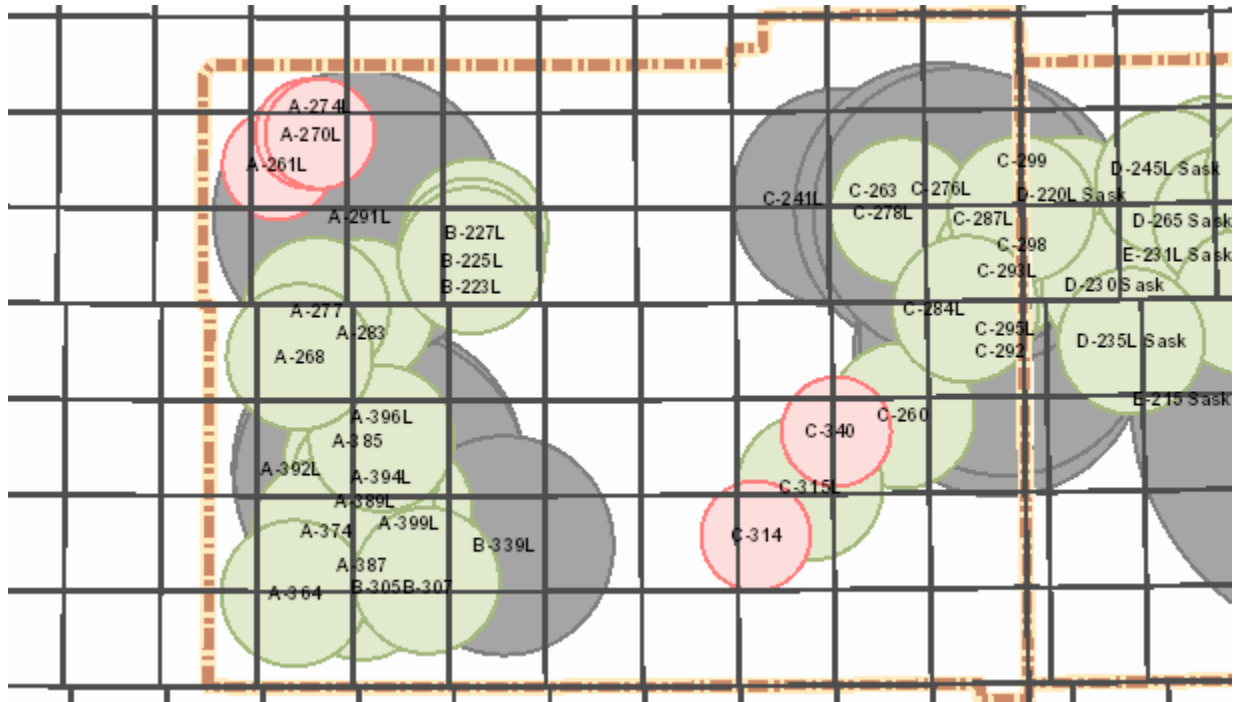

Alberta

AB Notes: N/A

Saskatchewan

SK Notes: N/A

Target Closure List

21 - 27 Nov 2020

Thursday 26

Alberta