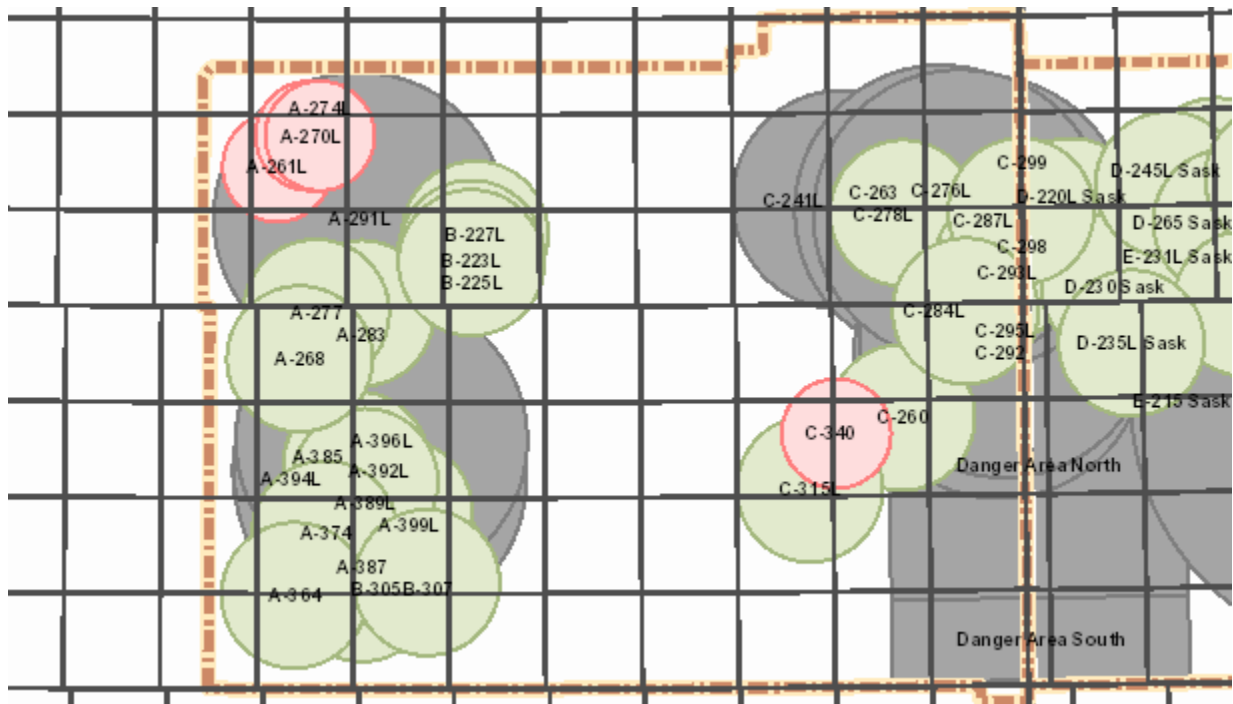

# Target Closure List

20 - 26 Nov 2021

Monday 22

Alberta

AB Notes: N/A

Saskatchewan

SK Notes: N/A

# Target Closure List

20 - 26 Nov 2021

Tuesday 23

Alberta

AB Notes: N/A

Saskatchewan

SK Notes: N/A

# Target Closure List

20 - 26 Nov 2021

Wednesday 24

Alberta

AB Notes: N/A

Saskatchewan

SK Notes: N/A