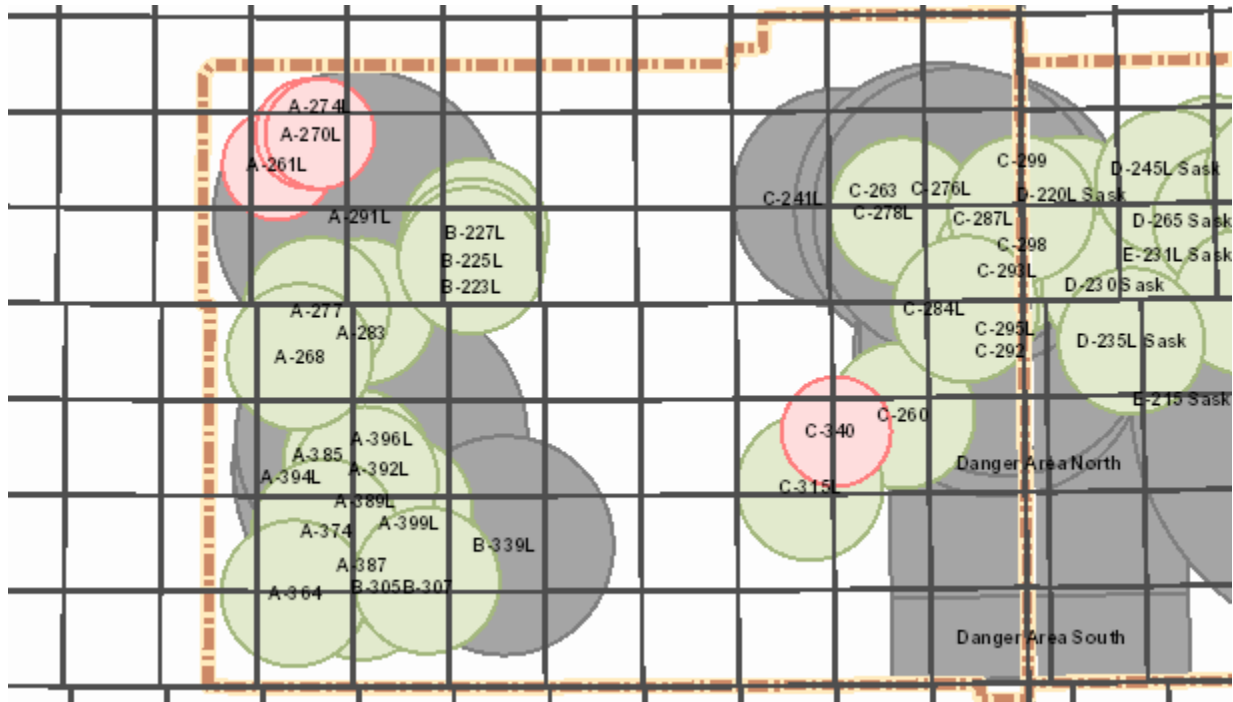

# Target Closure List

20 - 26 Nov 2021

Tuesday 23

Alberta

AB Notes: N/A

Saskatchewan

SK Notes: N/A

# Target Closure List

20 - 26 Nov 2021

Wednesday 24

Alberta

AB Notes: N/A

Saskatchewan

SK Notes: N/A

# Target Closure List

20 - 26 Nov 2021

Thursday 25

Alberta

AB Notes: N/A

Saskatchewan

SK Notes: N/A