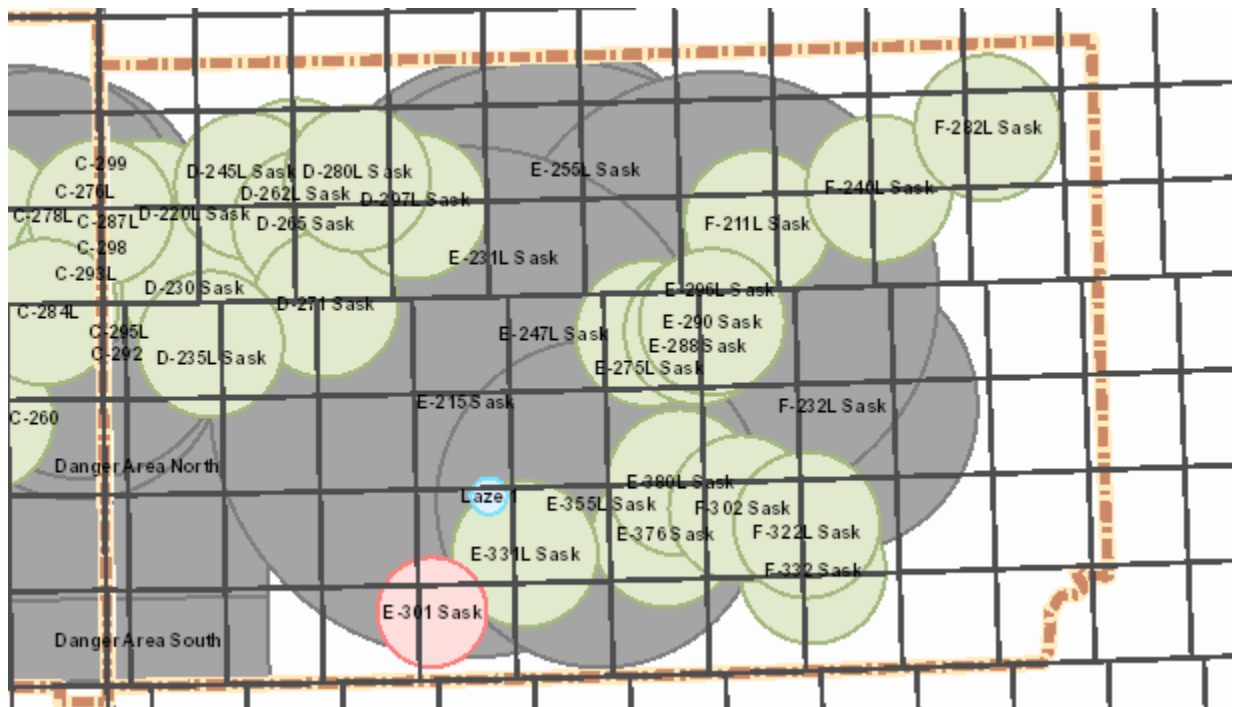

# Target Closure List

20 - 26 Nov 2021

Wednesday 24

Alberta

AB Notes: N/A

Saskatchewan

SK Notes: N/A

# Target Closure List

20 - 26 Nov 2021

Thursday 25

Alberta

AB Notes: N/A

Saskatchewan

SK Notes: N/A

# Target Closure List

20 - 26 Nov 2021

Friday 26

Alberta

AB Notes: N/A

Saskatchewan

SK Notes: N/A