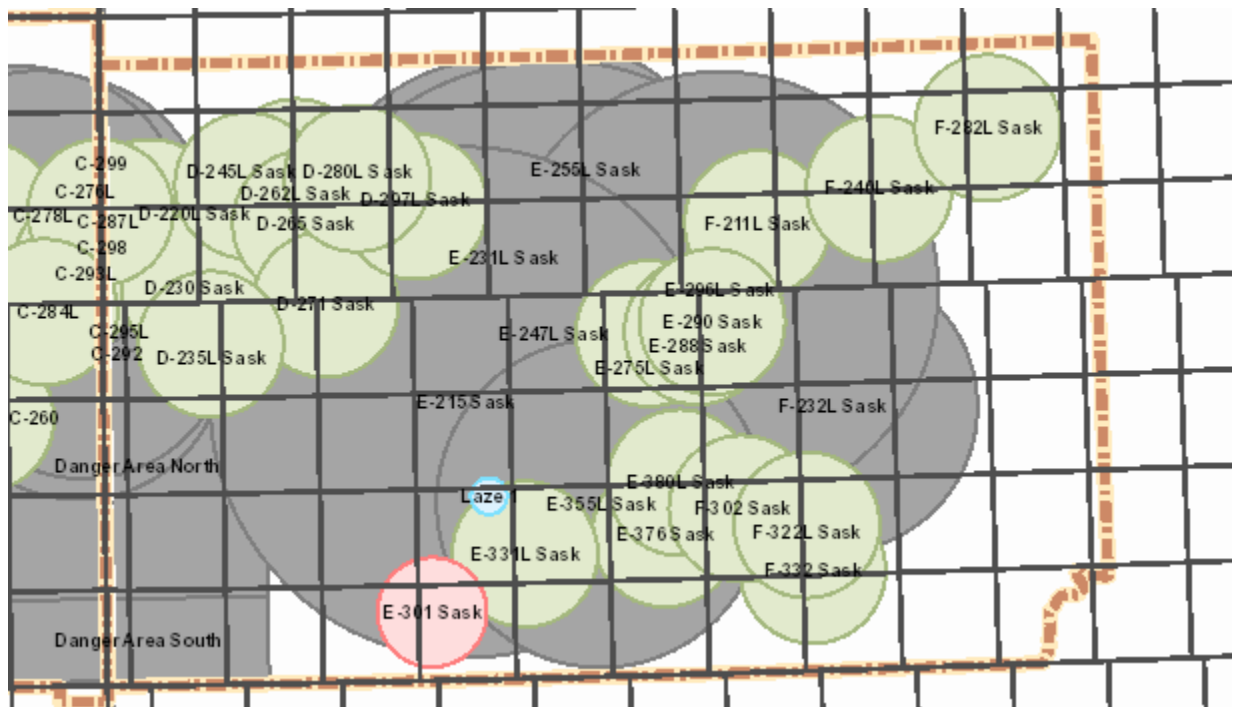

# Target Closure List

20 - 26 Nov 2021

Monday 22

Alberta

AB Notes: N/A

Saskatchewan

SK Notes: N/A

# Target Closure List

20 - 26 Nov 2021

Tuesday 23

Alberta

AB Notes: N/A

Saskatchewan

SK Notes: N/A

# Target Closure List

20 - 26 Nov 2021

Wednesday 24

Alberta

AB Notes: N/A

Saskatchewan

SK Notes: N/A

# Target Closure List

20 - 26 Nov 2021

Thursday 25

Alberta

AB Notes: N/A

Saskatchewan

SK Notes: N/A