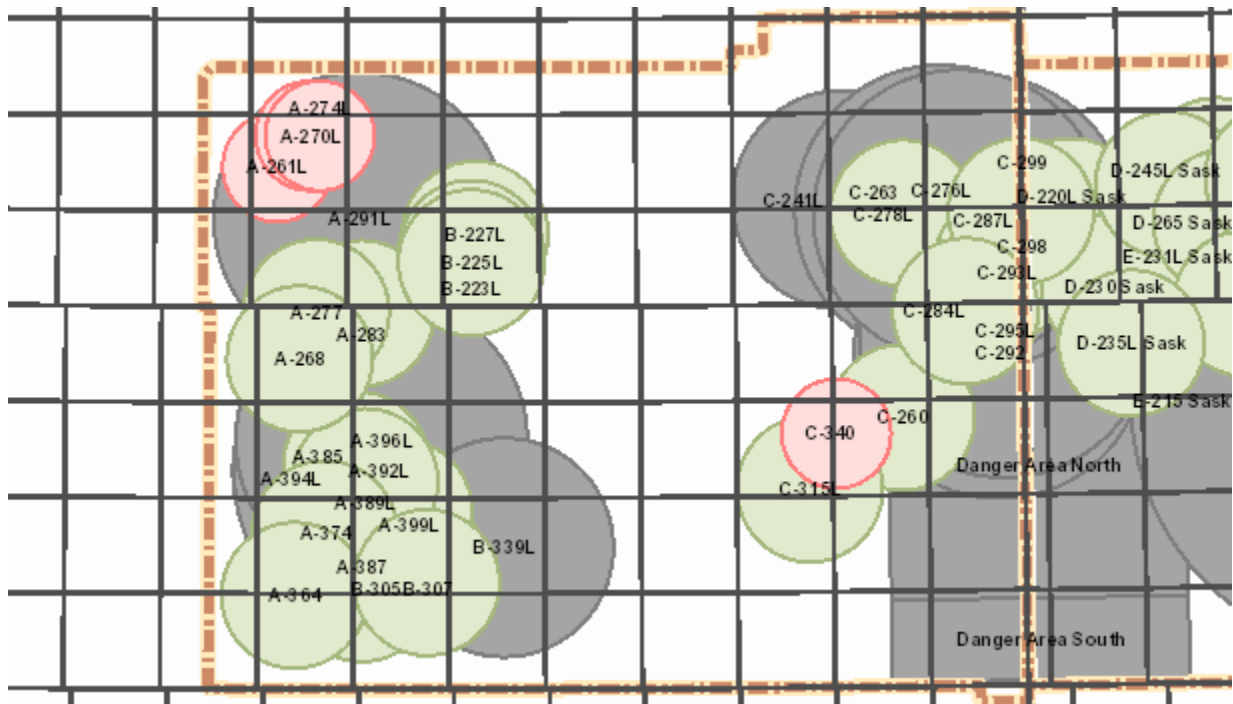

# Target Closure List

20 - 26 Nov 2021

Wednesday 24

Alberta

AB Notes: N/A

Saskatchewan

SK Notes: N/A

# Target Closure List

20 - 26 Nov 2021

Thursday 25

Alberta

AB Notes: N/A

Saskatchewan

SK Notes: N/A

# Target Closure List

20 - 26 Nov 2021

Friday 26

Alberta

AB Notes: N/A

Saskatchewan

SK Notes: N/A