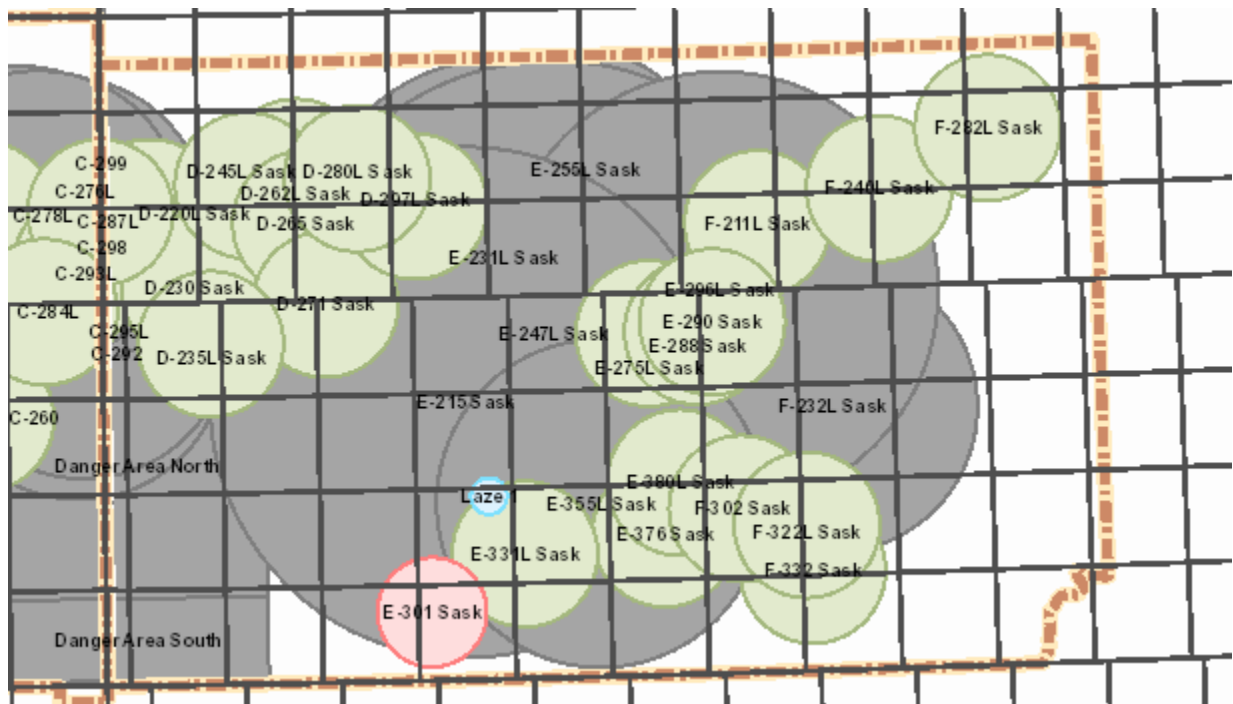

# Target Closure List

20 - 26 Nov 2021

Wednesday 24

Alberta

AB Notes: N/A

Saskatchewan

SK Notes: N/A

# Target Closure List

20 - 26 Nov 2021

Thursday 25

Alberta

AB Notes: N/A

Saskatchewan

SK Notes: N/A

# Target Closure List

20 - 26 Nov 2021

Friday 26

Alberta

AB Notes: N/A

Saskatchewan

SK Notes: N/A