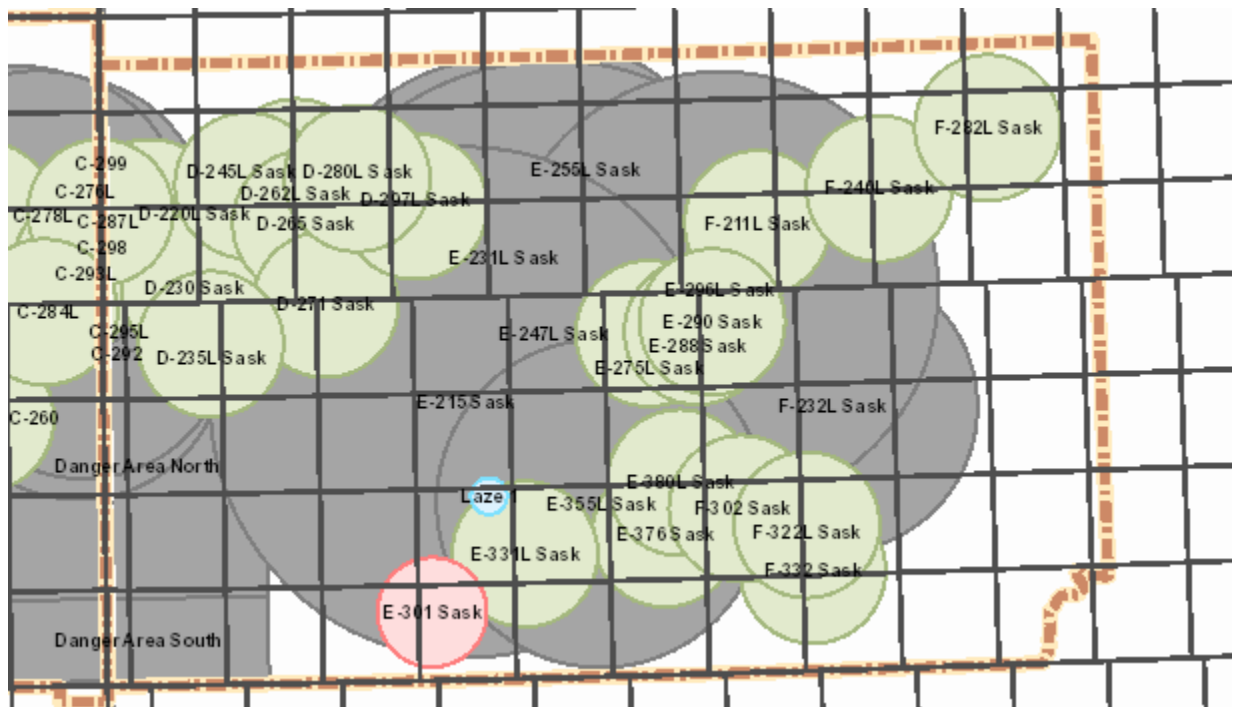

# Target Closure List

20 - 26 Nov 2021

Tuesday 23

Alberta

AB Notes: N/A

Saskatchewan

SK Notes: N/A

# Target Closure List

20 - 26 Nov 2021

Wednesday 24

Alberta

AB Notes: N/A

Saskatchewan

SK Notes: N/A

# Target Closure List

20 - 26 Nov 2021

Thursday 25

Alberta

AB Notes: N/A

Saskatchewan

SK Notes: N/A

# Target Closure List

20 - 26 Nov 2021

Friday 26

Alberta

AB Notes: N/A

Saskatchewan

SK Notes: N/A