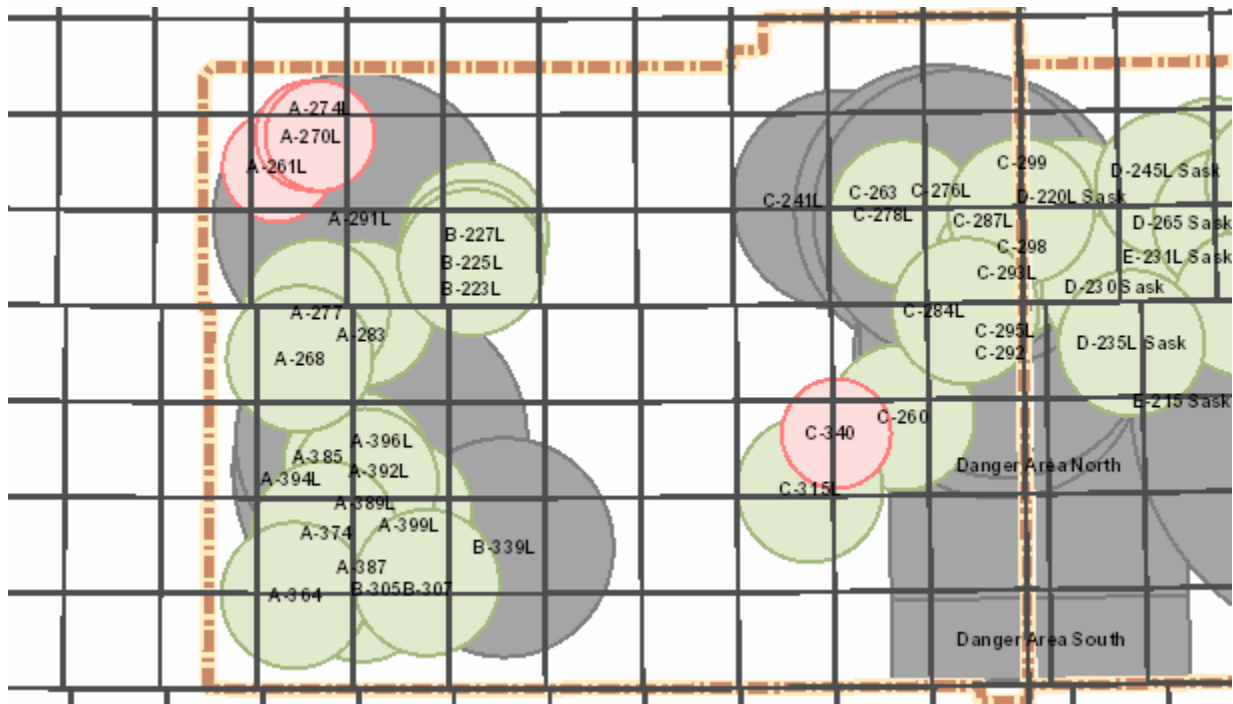

# Target Closure List

20 - 26 Nov 2021

Monday 22

Alberta

AB Notes: N/A

Saskatchewan

SK Notes: N/A

# Target Closure List

20 - 26 Nov 2021

Tuesday 23

Alberta

AB Notes: N/A

Saskatchewan

SK Notes: N/A