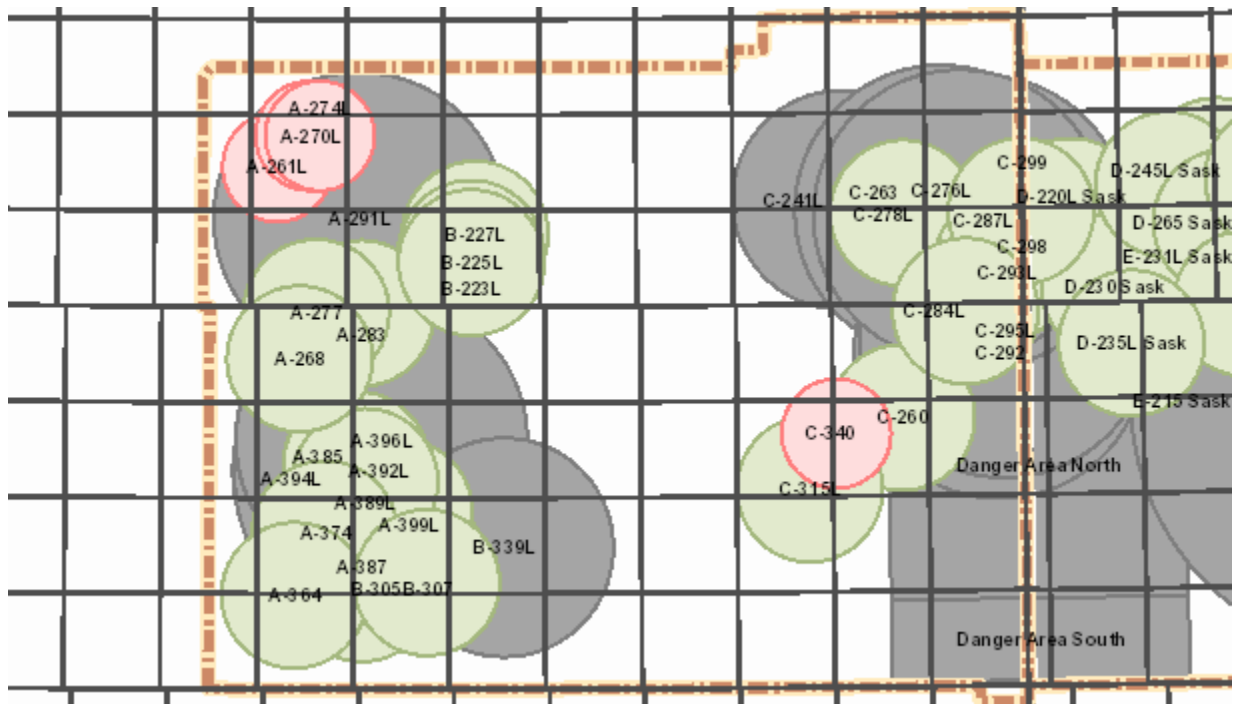

# Target Closure List

20 - 26 Nov 2021

Monday 22

Alberta

AB Notes: N/A

Saskatchewan

SK Notes: N/A