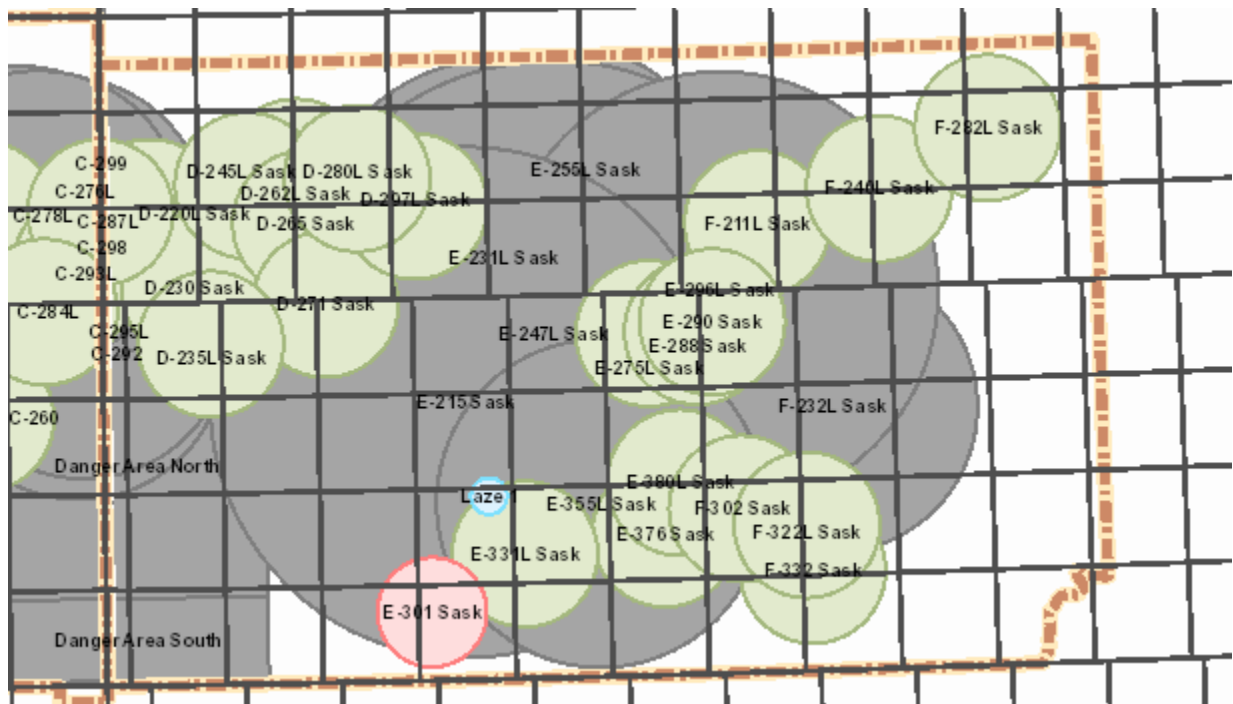

# Target Closure List

20 - 26 Nov 2021

Monday 22

Alberta

AB Notes: N/A

Saskatchewan

SK Notes: N/A

# Target Closure List

20 - 26 Nov 2021

Tuesday 23

Alberta

AB Notes: N/A

Saskatchewan

SK Notes: N/A

# Target Closure List

20 - 26 Nov 2021

Wednesday 24

Alberta

AB Notes: N/A

Saskatchewan

SK Notes: N/A