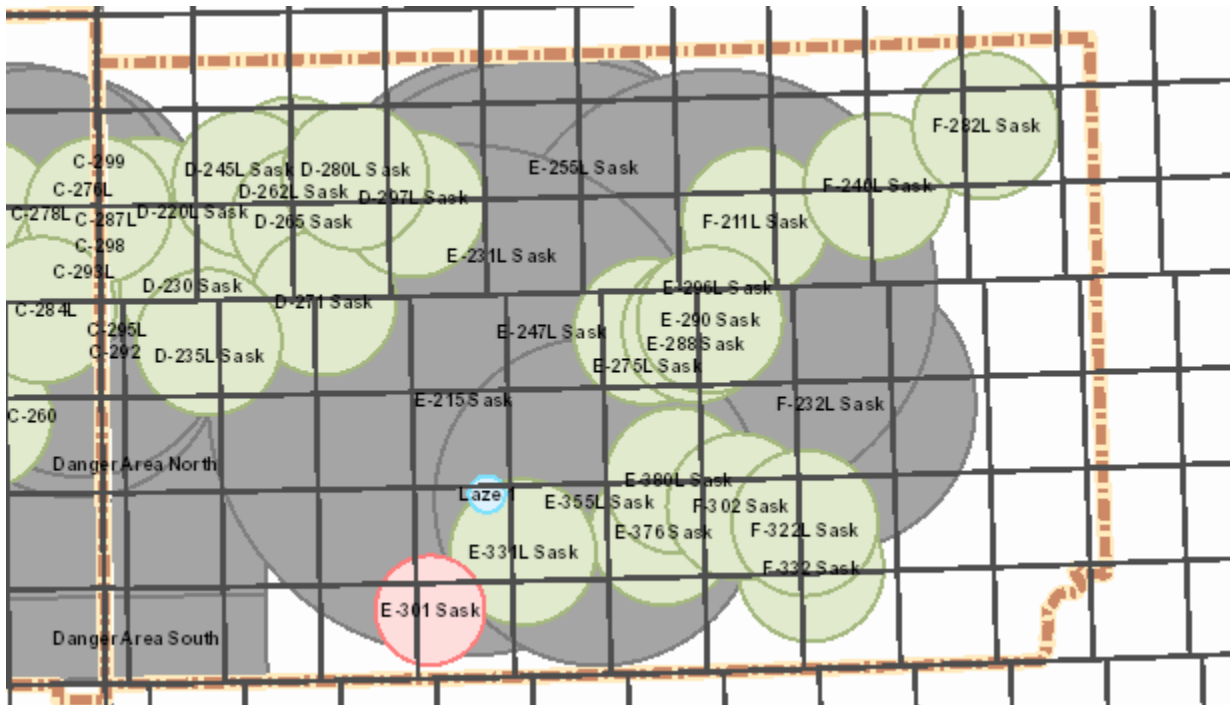

Target Closure List

15 - 21 Jan 2022

Tuesday 18

Alberta

AB Notes: N/A

Saskatchewan

SK Notes: N/A

Target Closure List

15 - 21 Jan 2022

Wednesday 19

Alberta

AB Notes: N/A

Saskatchewan

SK Notes: N/A

Target Closure List

15 - 21 Jan 2022

Thursday 20

Alberta

AB Notes: N/A

Saskatchewan

SK Notes: N/A