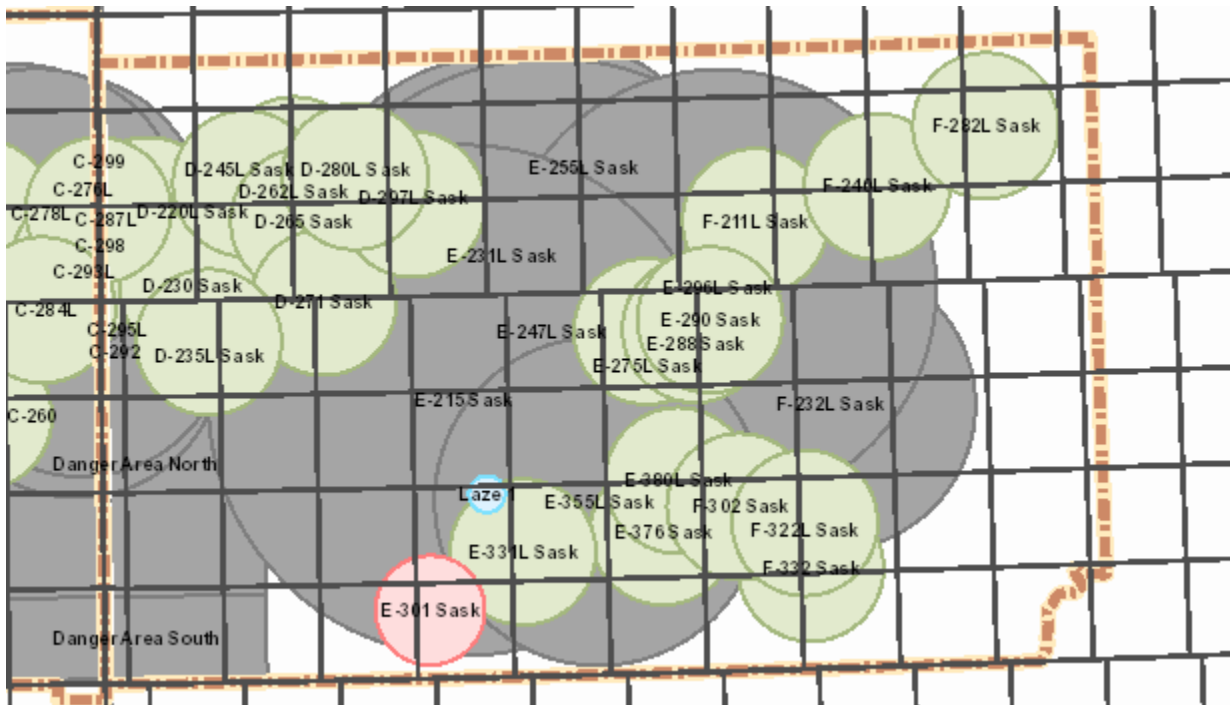

SASKATCHEWAN-NOTES: N/A

Target Closure List

15 - 21 Jan 2022

Monday 17

Alberta

AB Notes: N/A

Saskatchewan

SK Notes: N/A

Target Closure List

15 - 21 Jan 2022

Tuesday 18

Alberta

AB Notes: N/A

Saskatchewan

SK Notes: N/A

Target Closure List

15 - 21 Jan 2022

Wednesday 19

Alberta

AB Notes: N/A

Saskatchewan

SK Notes: N/A

Target Closure List

15 - 21 Jan 2022