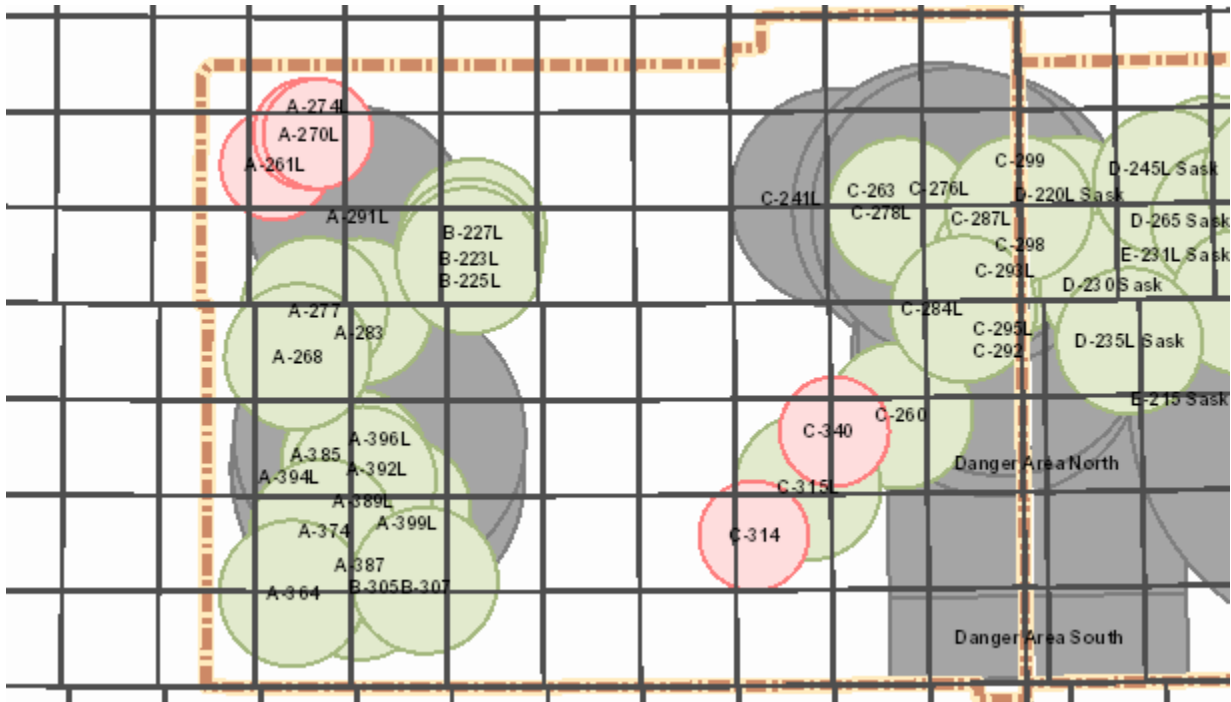

SASKATCHEWAN-NOTES: N/A

Target Closure List

15 - 21 Jan 2022

Monday 17

Alberta

AB Notes: N/A

Saskatchewan

SK Notes: N/A

Target Closure List

15 - 21 Jan 2022

Tuesday 18

Alberta

AB Notes: N/A

Saskatchewan

SK Notes: N/A

Target Closure List