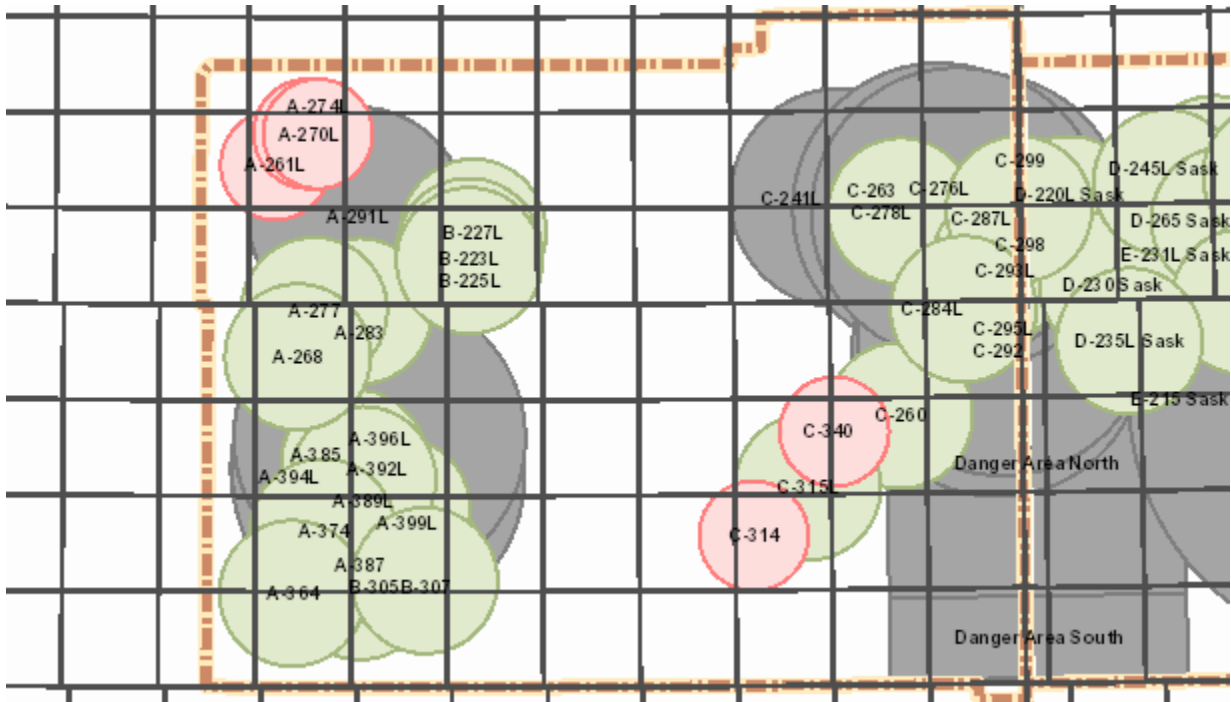

Target Closure List

15 - 21 Jan 2022

Monday 17

Alberta