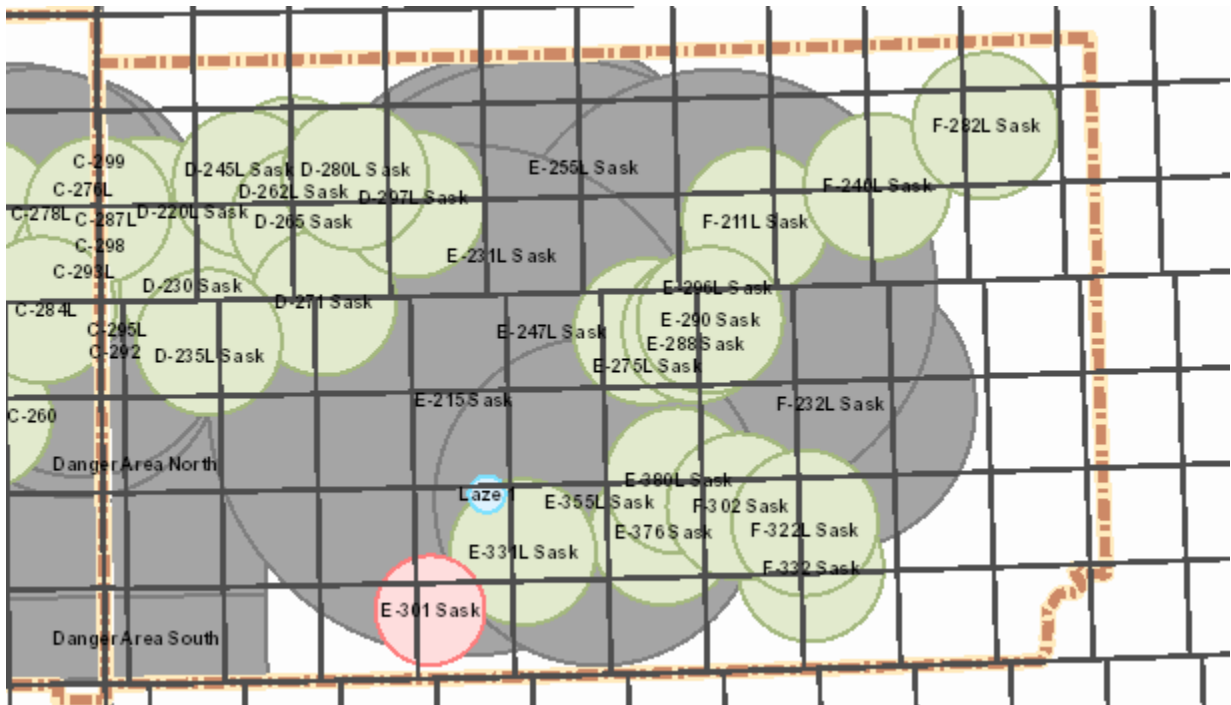

SASKATCHEWAN-NOTES: N/A

Target Closure List

15 - 21 Jan 2022

Monday 17

Alberta

AB Notes: N/A

Saskatchewan

SK Notes: N/A

Target Closure List

15 - 21 Jan 2022

Tuesday 18

Alberta

AB Notes: N/A

Saskatchewan

SK Notes: N/A

Target Closure List