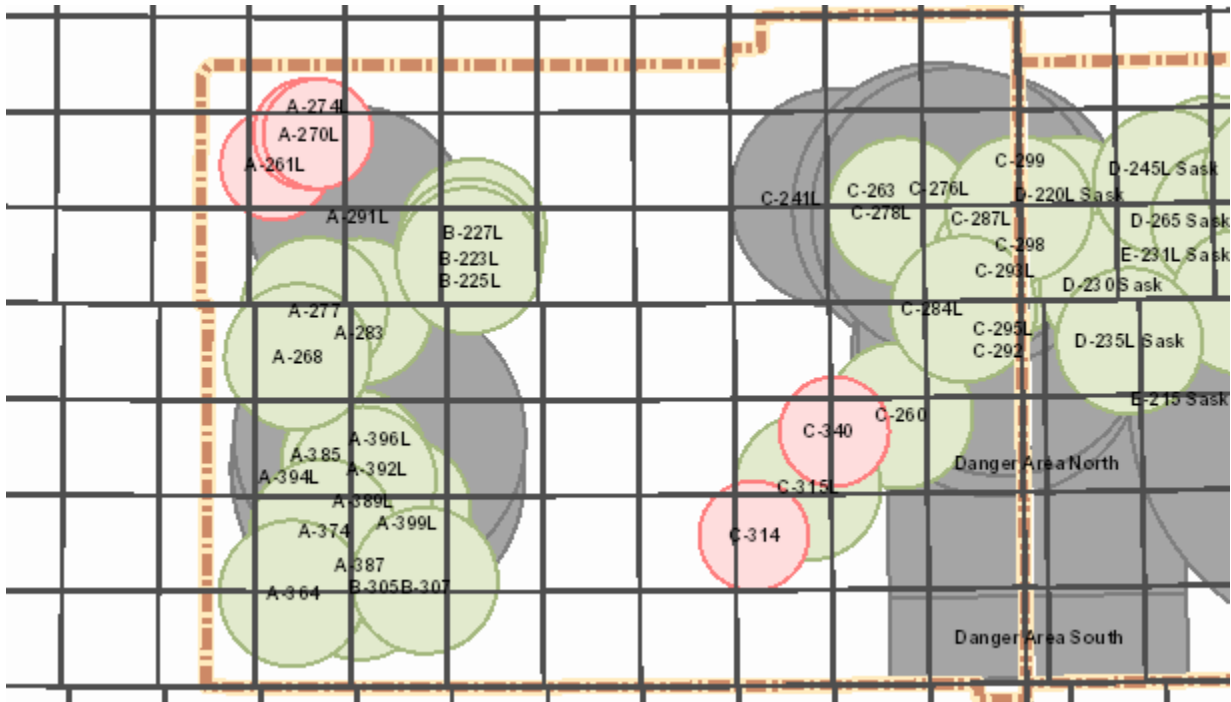

Target Closure List

15 - 21 Jan 2022

Tuesday 18

Alberta

AB Notes: N/A

Saskatchewan

SK Notes: N/A

Target Closure List

15 - 21 Jan 2022

Wednesday 19

Alberta

AB Notes: N/A

Saskatchewan

SK Notes: N/A

Target Closure List

15 - 21 Jan 2022