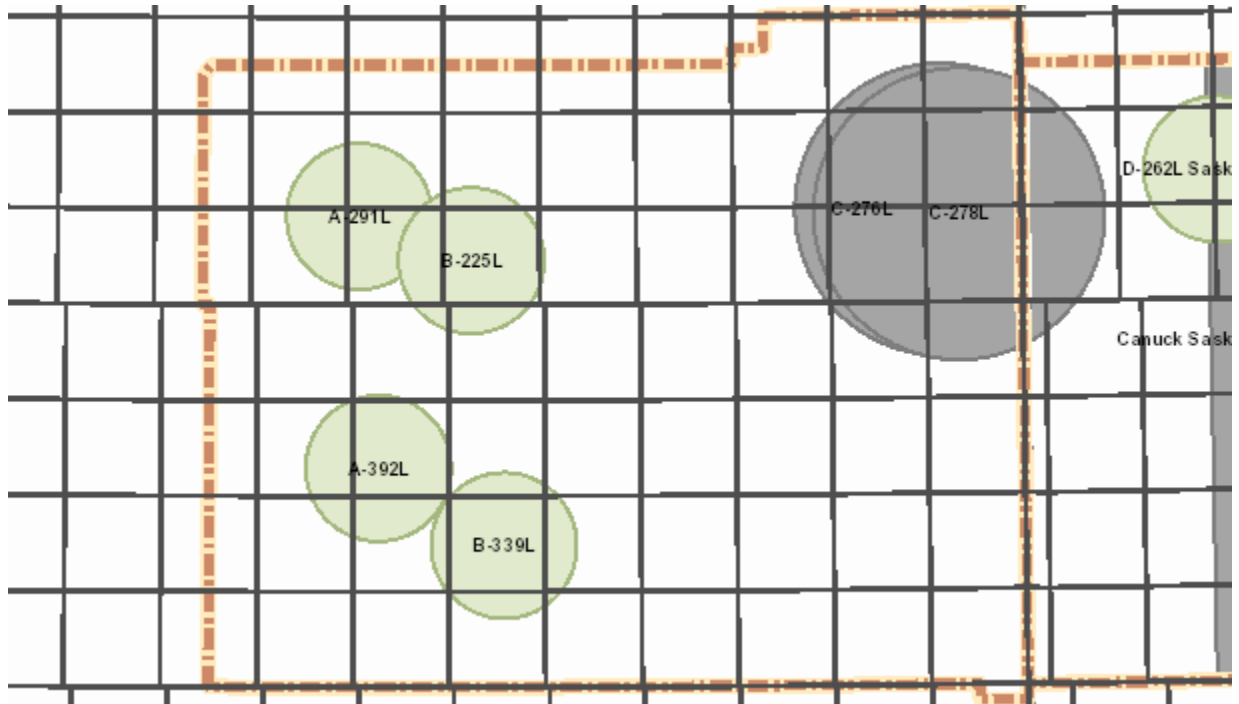

13 - 19 Apr 2019

Thursday 18

Alberta

AB Notes: N/A

Saskatchewan