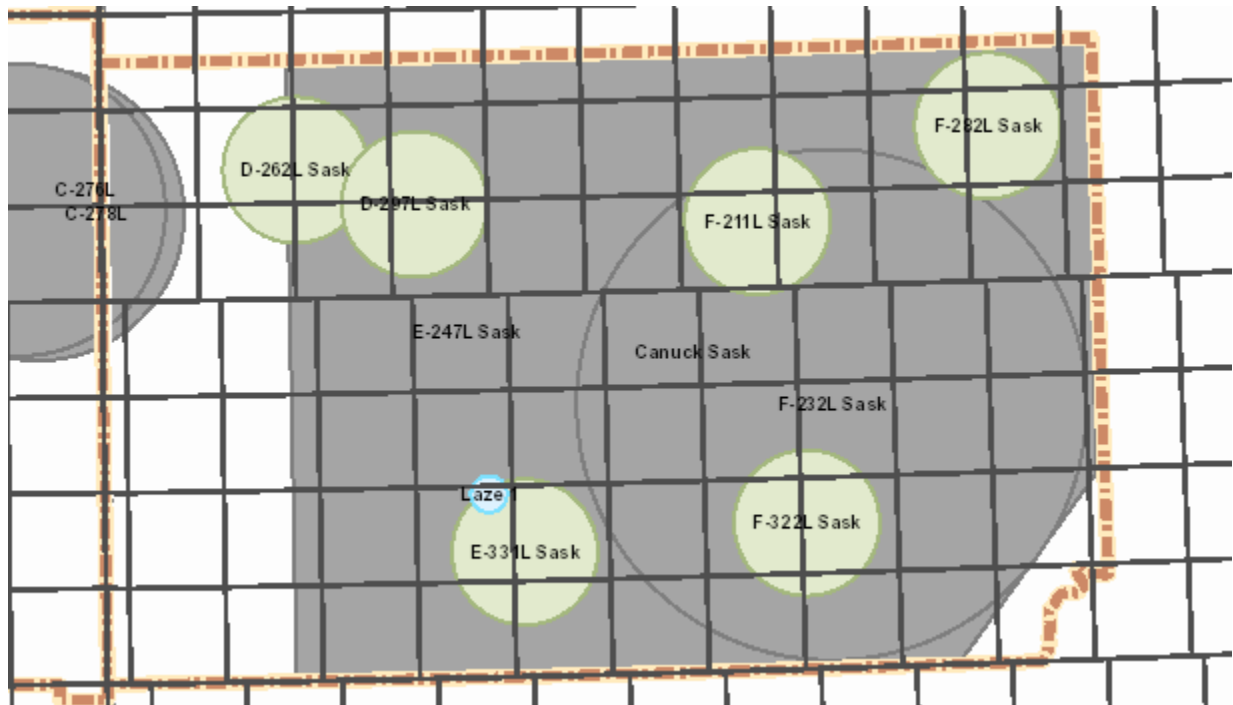

SK Notes: Canuck AAG Range Active