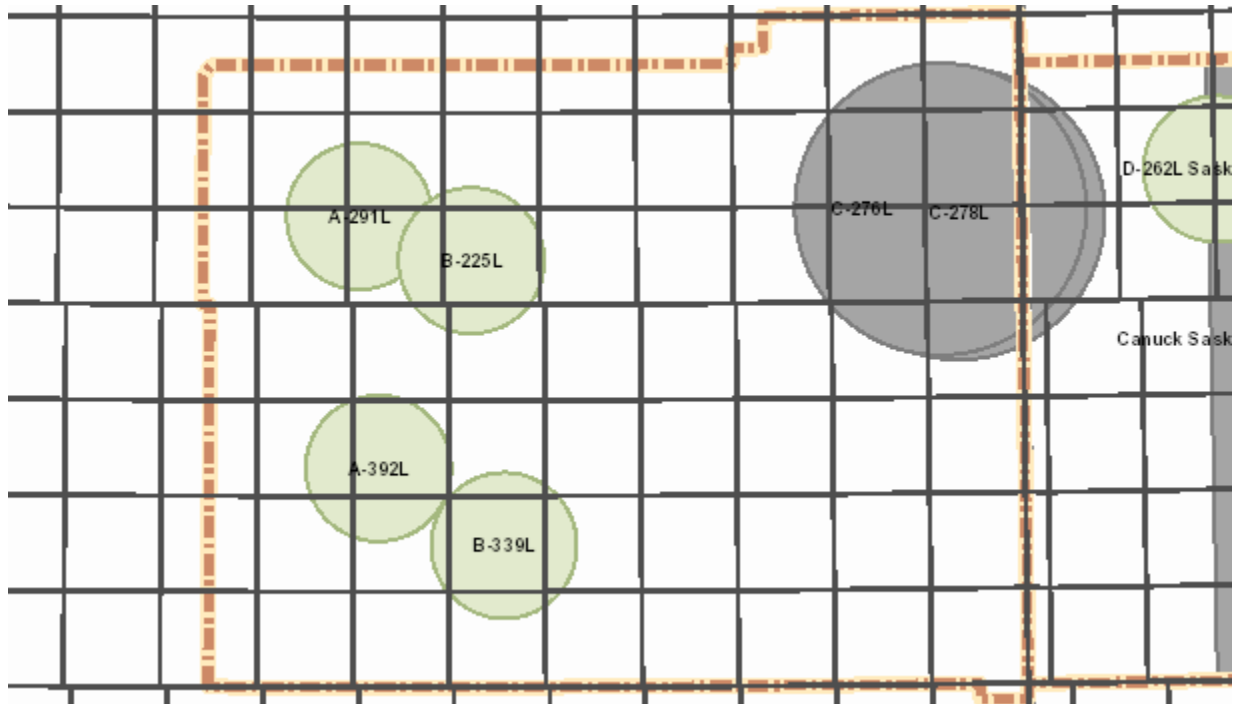

13 - 19 Apr 2019

Monday 15

Alberta

AB Notes: N/A

Saskatchewan