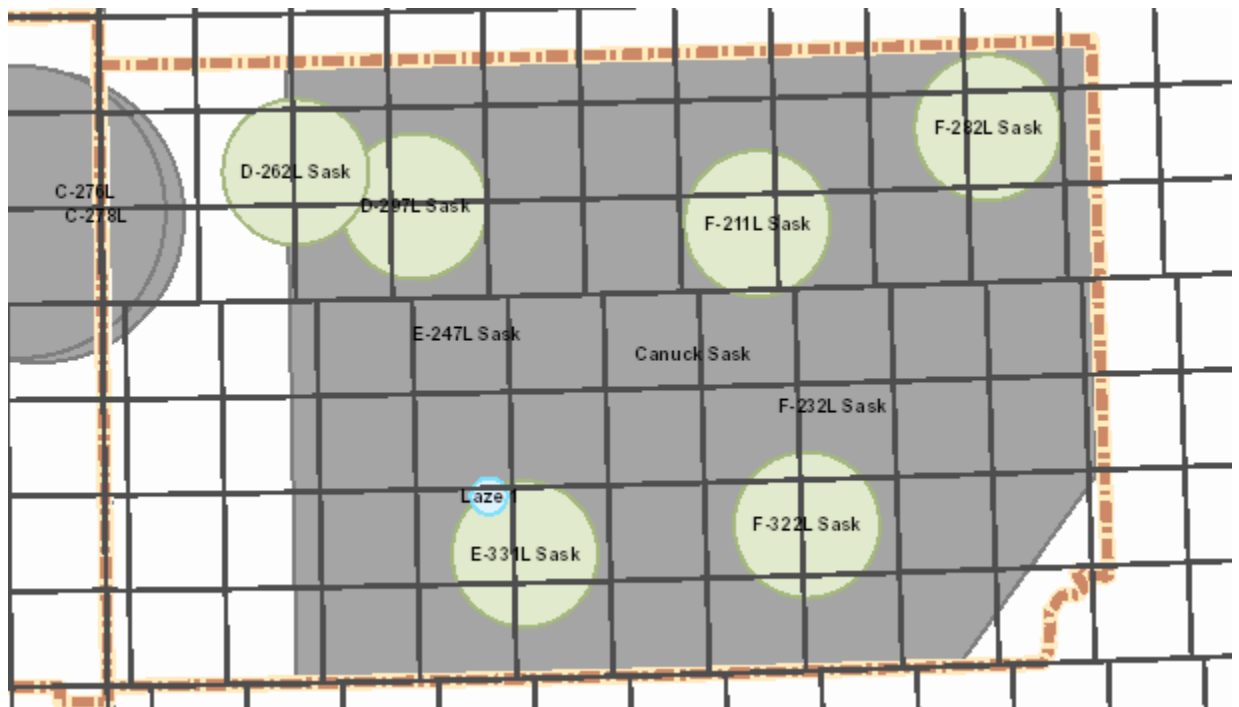

SK Notes: Canuck AAG Range Active

13 - 19 Apr 2019

Thursday 18

Alberta

AB Notes: N/A

Saskatchewan

SK Notes: Canuck AAG Range Active