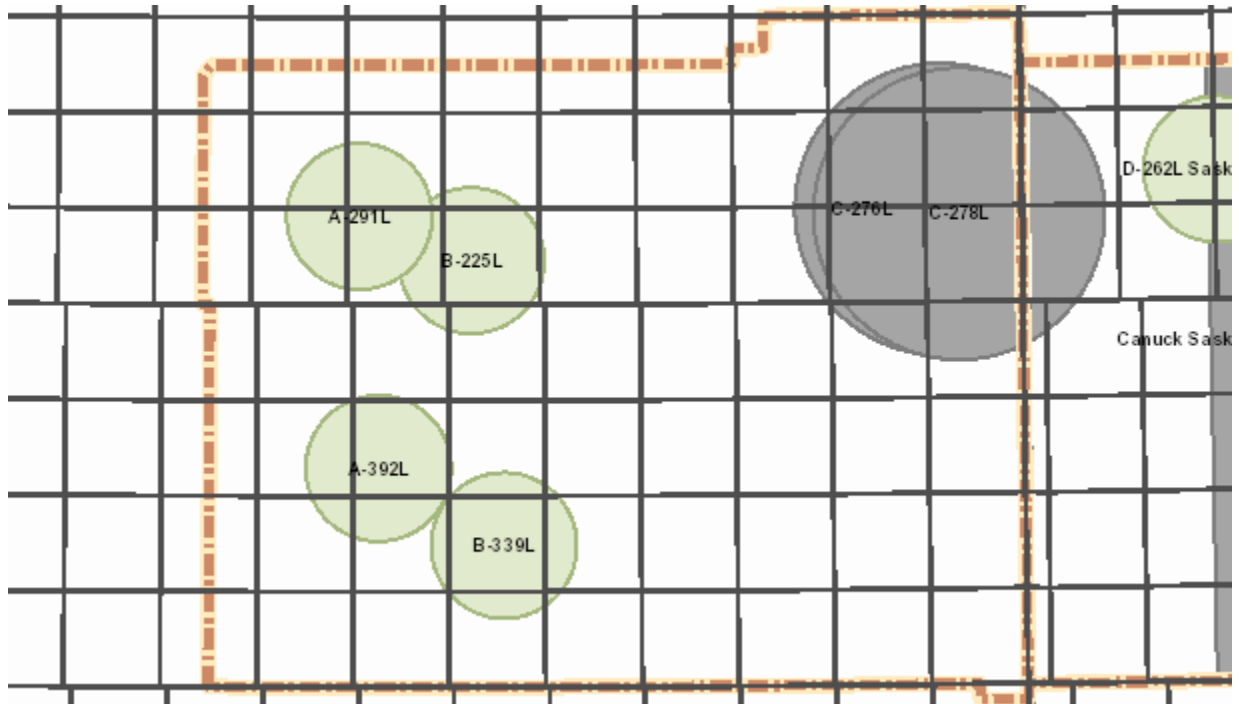

AB Notes: N/A

Saskatchewan

SK Notes: Canuck AAG Range Active

13 - 19 Apr 2019

Wednesday 17

Alberta

AB Notes: N/A

Saskatchewan