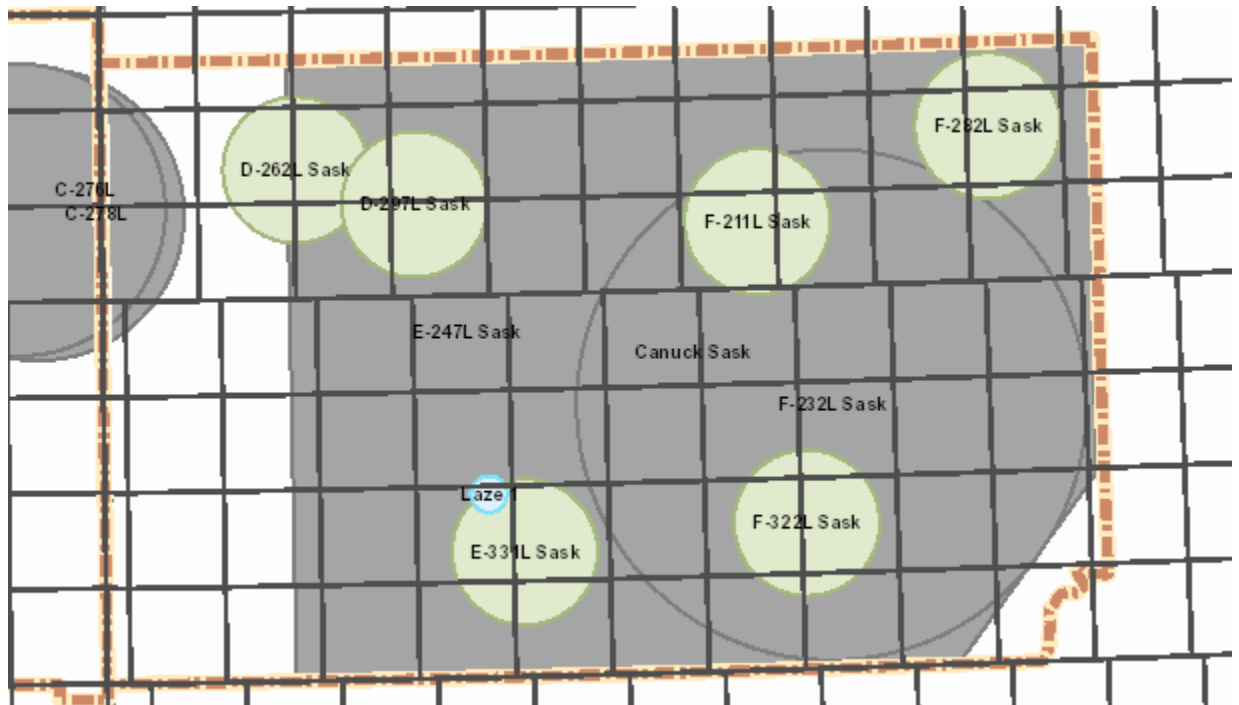

SK Notes: Canuck AAG Range Active