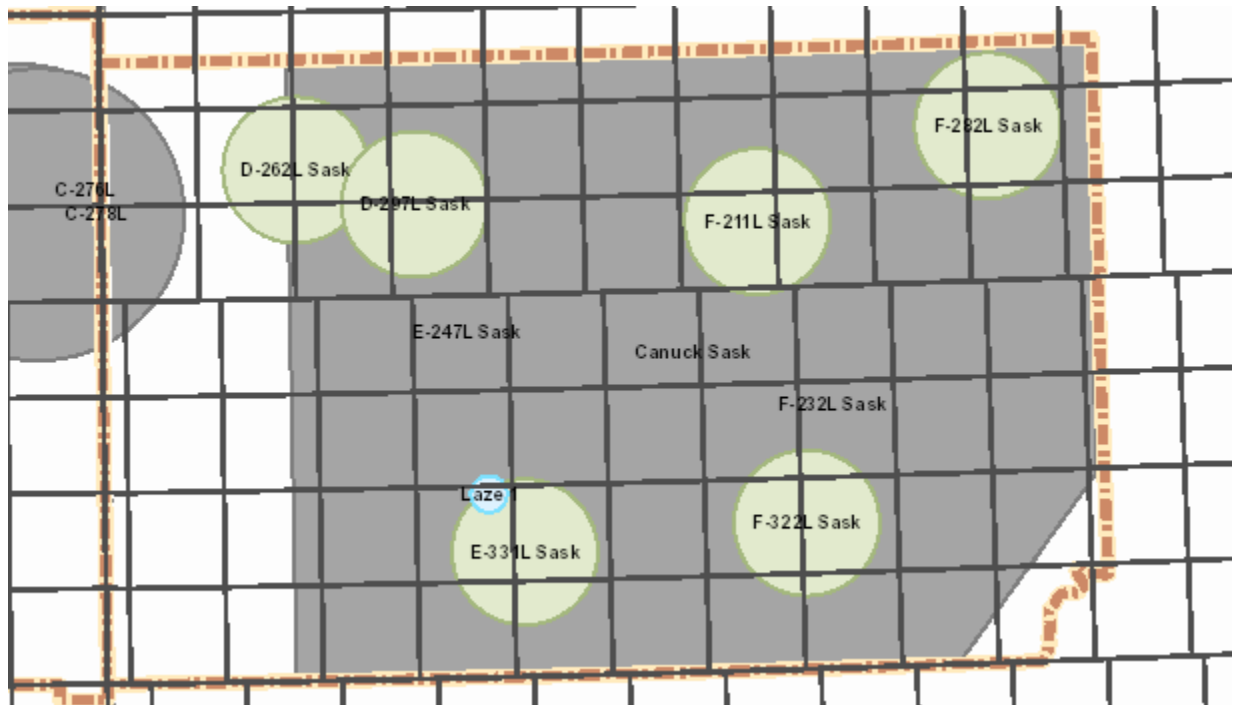

AB Notes: N/A

Saskatchewan

SK Notes: Canuck AAG Range Active

13 - 19 Apr 2019

Wednesday 17

Alberta

AB Notes: N/A

Saskatchewan