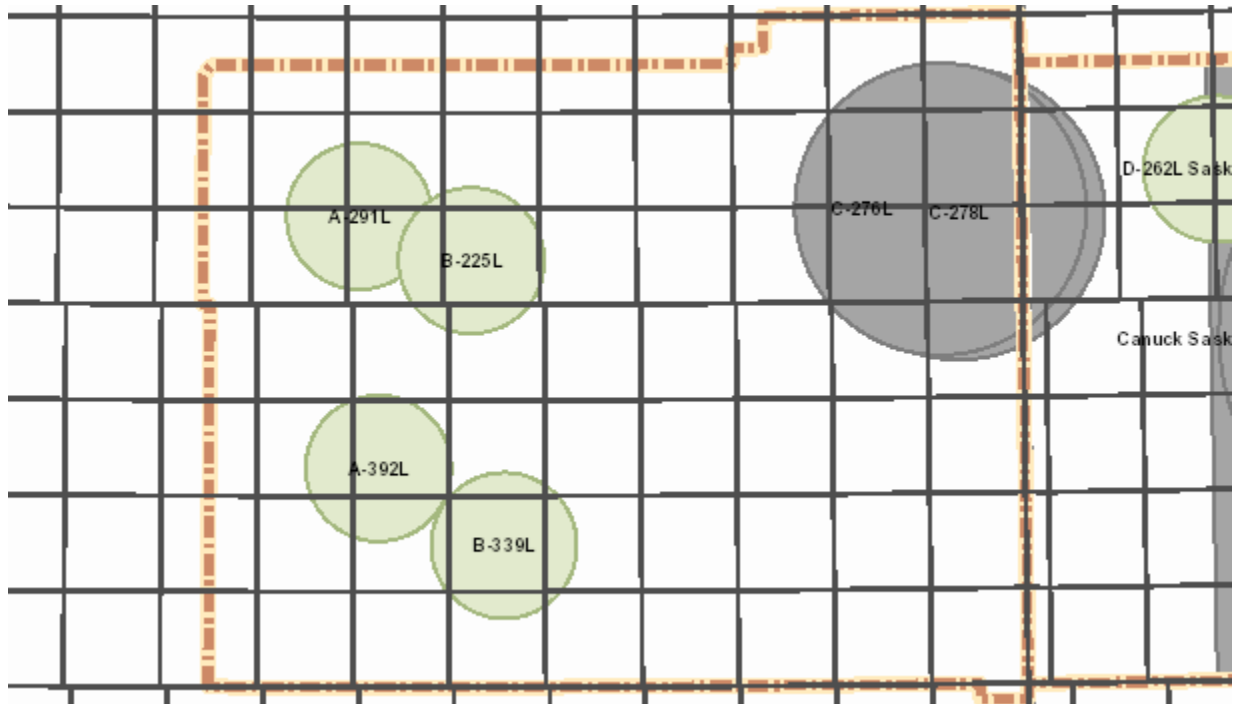

Monday 15

Alberta

AB Notes: N/A

Saskatchewan

SK Notes: Canuck AAG Range Active

13 - 19 Apr 2019

Tuesday 16

Alberta