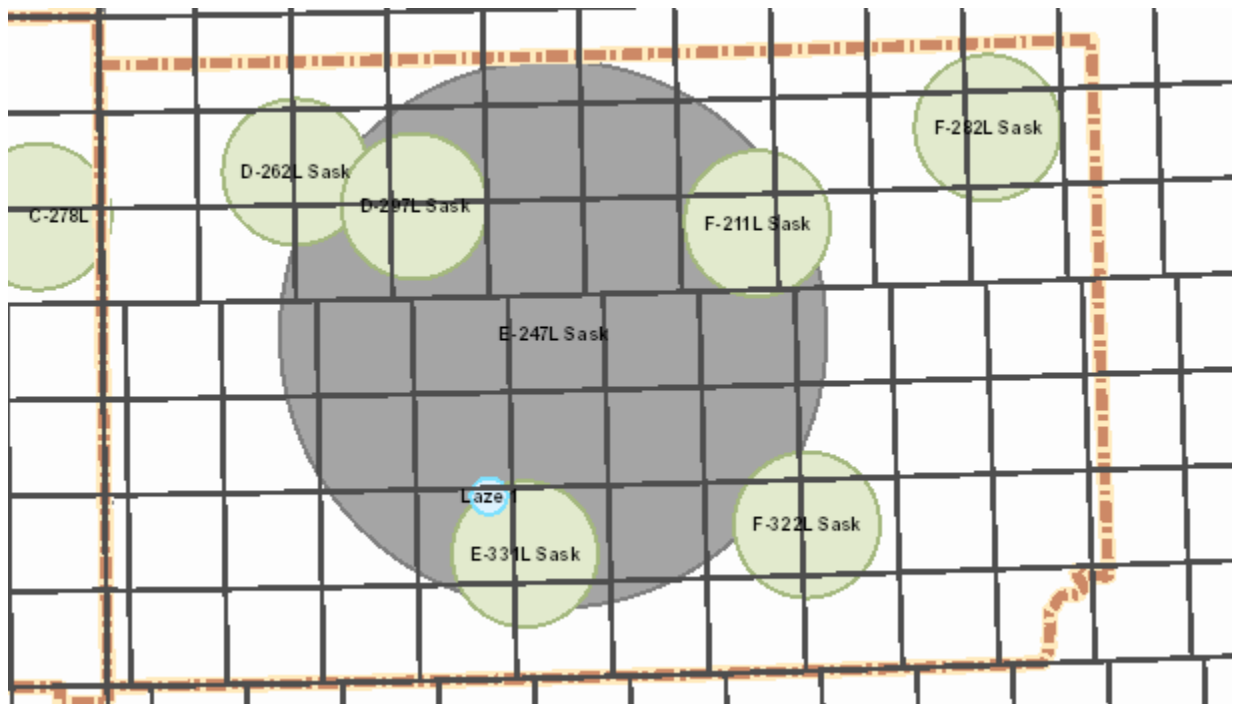

AB Notes: N/A

Saskatchewan