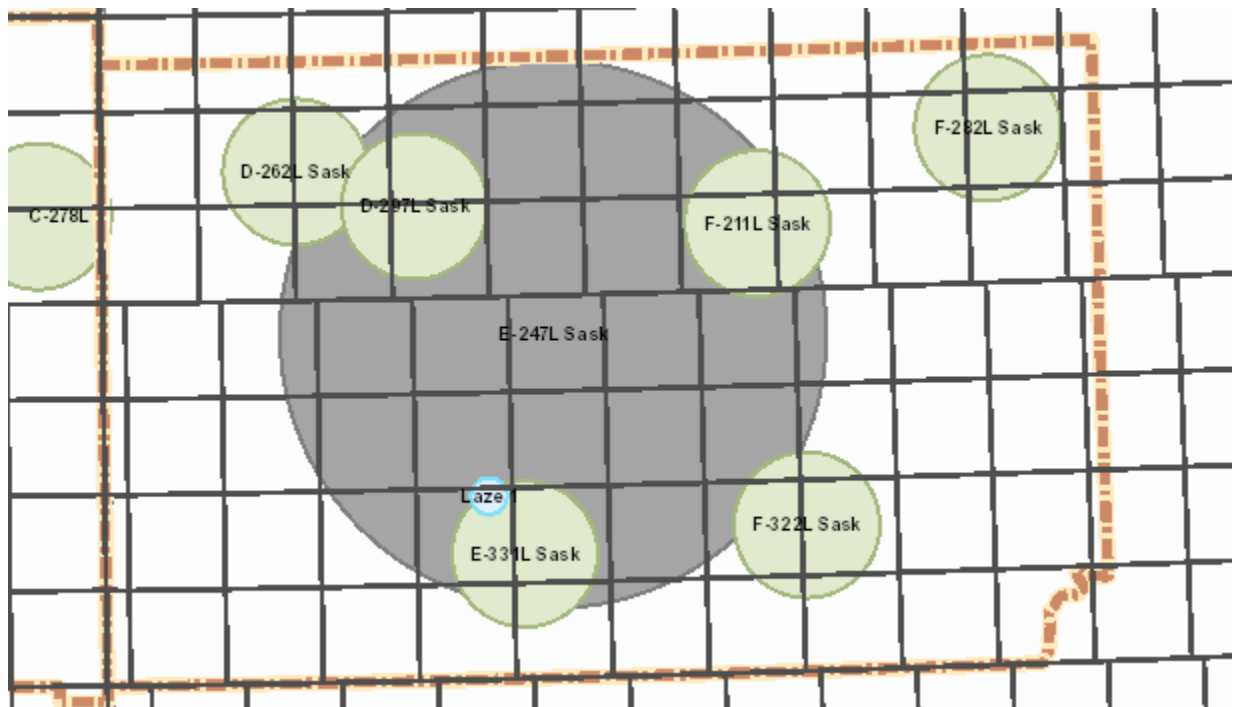

AB Notes: N/A

Saskatchewan