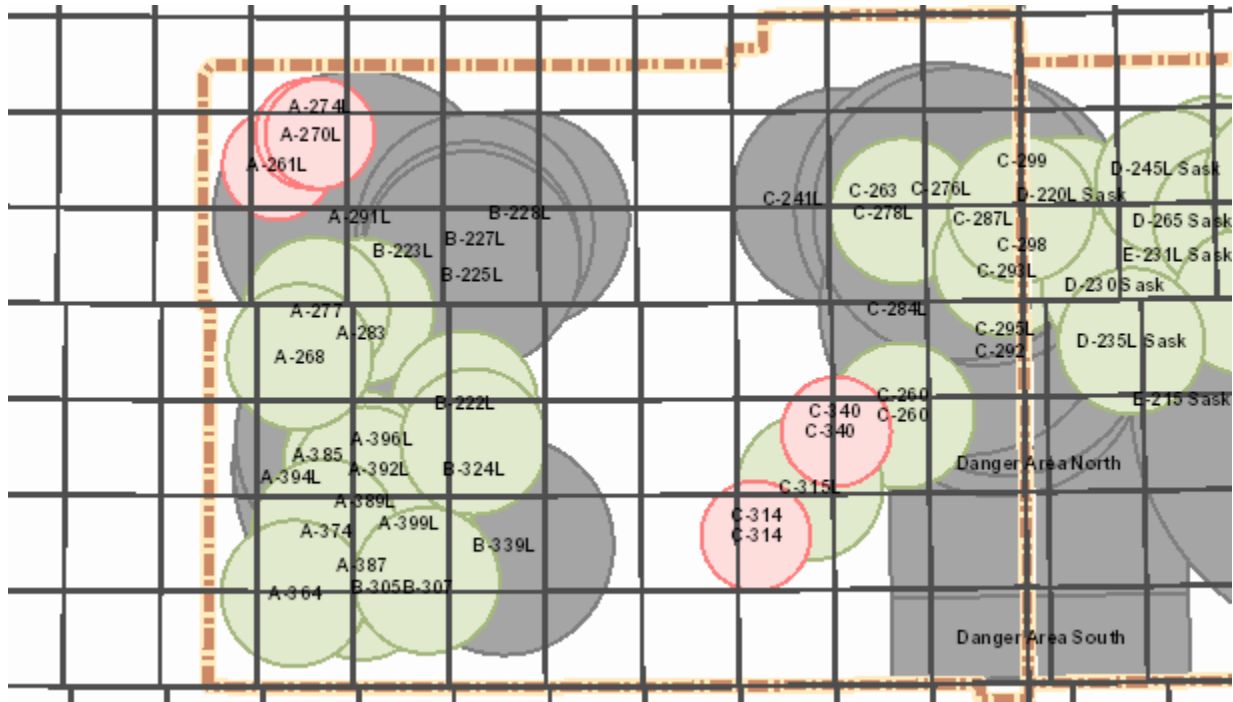

Alberta

AB Notes: N/A

Saskatchewan

SK Notes: N/A

Target Closure List

11 - 17 Sep 2021

Thursday 16

Alberta

AB Notes: N/A

Saskatchewan

SK Notes: N/A

Target Closure List

11 - 17 Sep 2021

Friday 17

Alberta

AB Notes: N/A