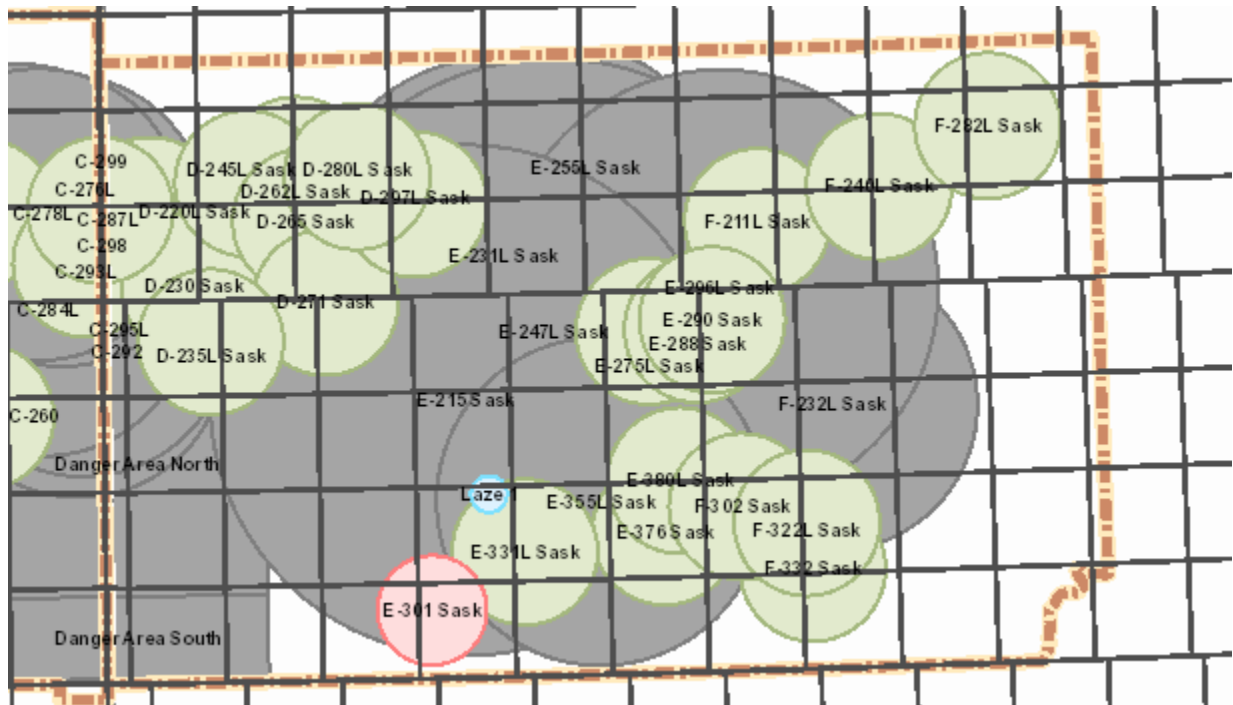

Target Closure List

11 - 17 Sep 2021

Sunday 12

Alberta

AB Notes: N/A

Saskatchewan

SK Notes: N/A

Target Closure List

Tuesday 14

Alberta

AB Notes: N/A

Saskatchewan

SK Notes: N/A

Target Closure List

11 - 17 Sep 2021

Wednesday 15

Alberta

AB Notes: N/A

Saskatchewan

SK Notes: N/A

Target Closure List

11 - 17 Sep 2021

Thursday 16

Alberta

AB Notes: N/A

Saskatchewan

SK Notes: N/A

Target Closure List

11 - 17 Sep 2021

Friday 17

Alberta

AB Notes: N/A