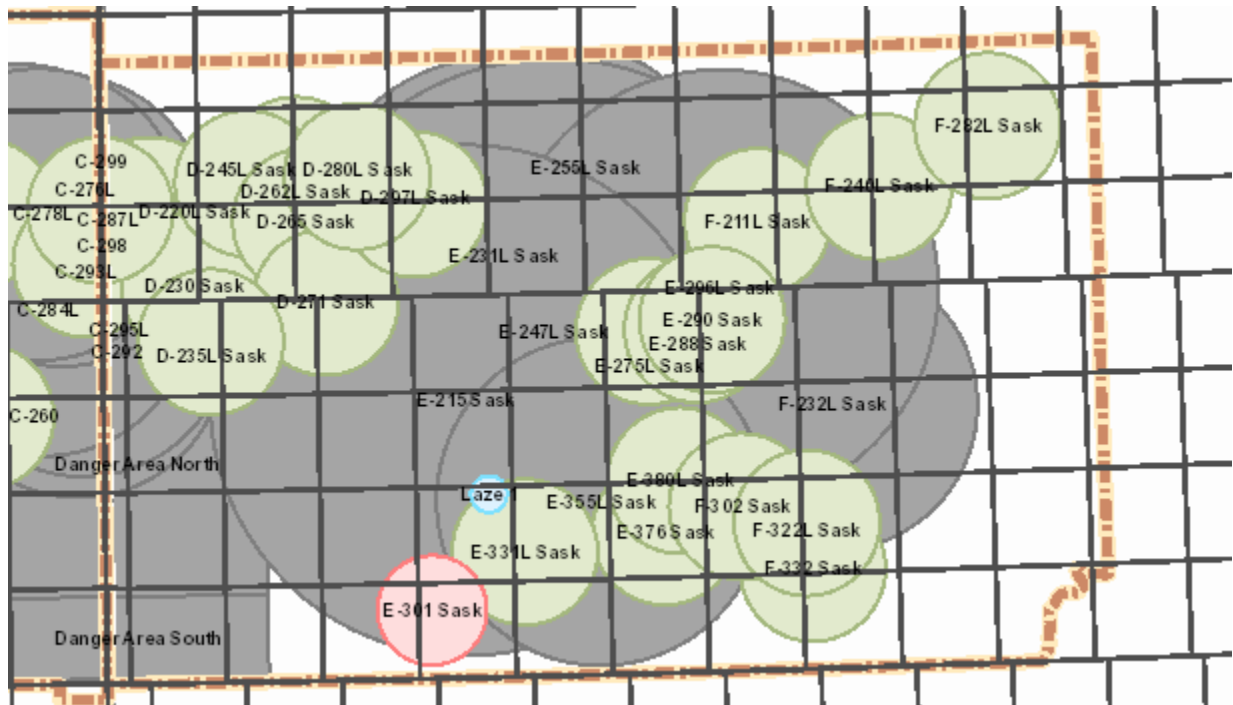

Target Closure List

11 - 17 Sep 2021

Sunday 12

Alberta

AB Notes: N/A

Saskatchewan

SK Notes: N/A

Target Closure List

11 - 17 Sep 2021

Monday 13

Alberta

AB Notes: N/A

Saskatchewan

SK Notes: N/A

Target Closure List

11 - 17 Sep 2021

Tuesday 14

Alberta

AB Notes: N/A

Saskatchewan

SK Notes: N/A

Target Closure List

11 - 17 Sep 2021

Wednesday 15

Alberta

AB Notes: N/A

Saskatchewan

SK Notes: N/A

Target Closure List

11 - 17 Sep 2021

Thursday 16

Alberta