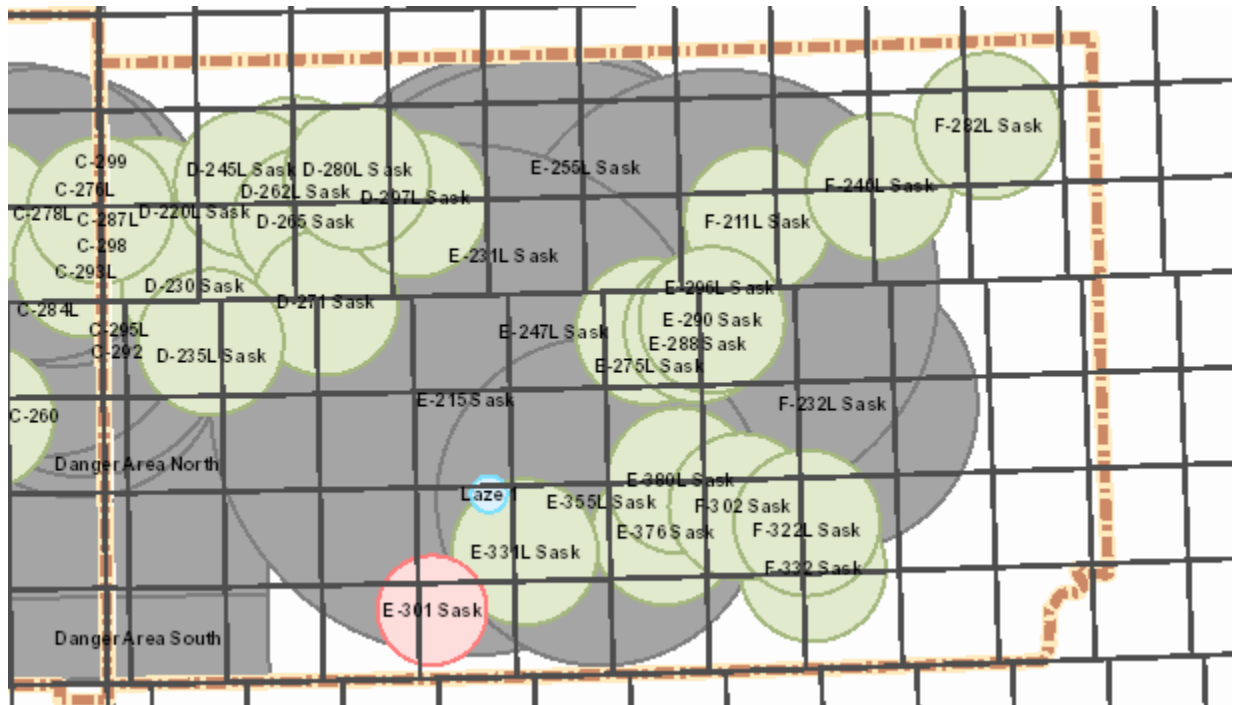

AB Notes: N/A

Saskatchewan