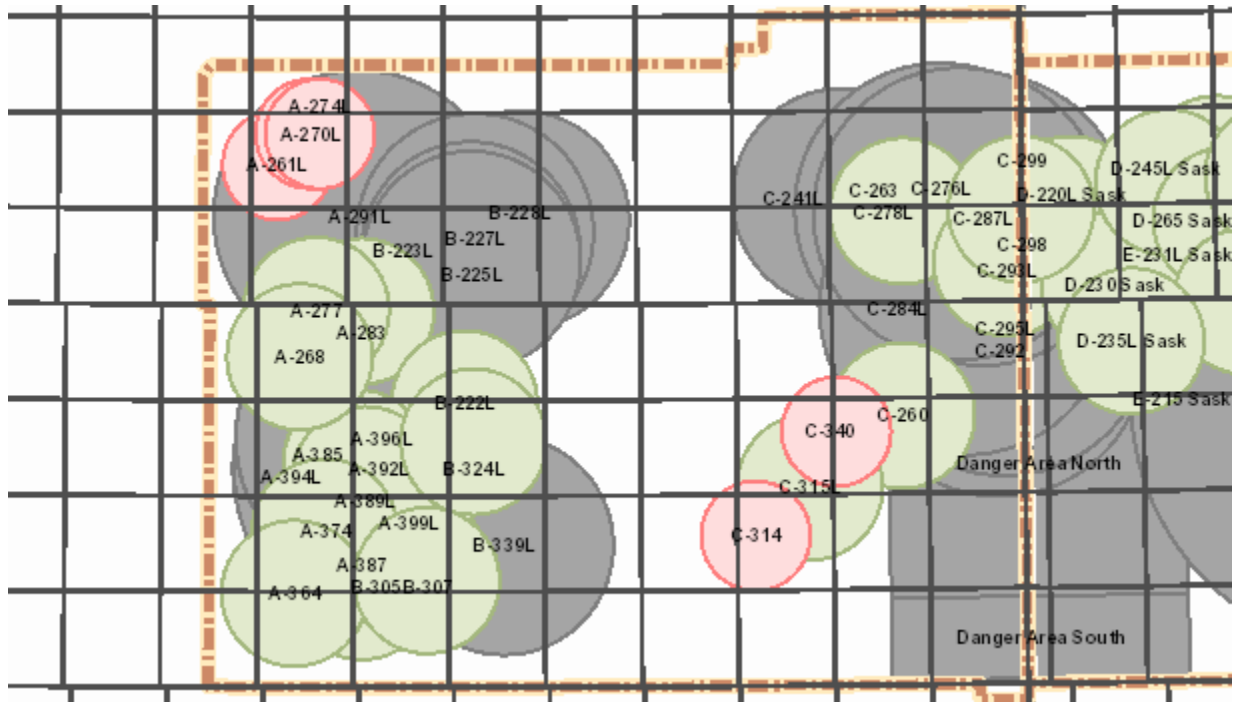

Target Closure List

11 - 17 Sep 2021

Sunday 12

Alberta

AB Notes: N/A

Saskatchewan

SK Notes: N/A

Target Closure List

11 - 17 Sep 2021

Monday 13

Alberta

AB Notes: N/A

Saskatchewan

SK Notes: N/A

Target Closure List

11 - 17 Sep 2021