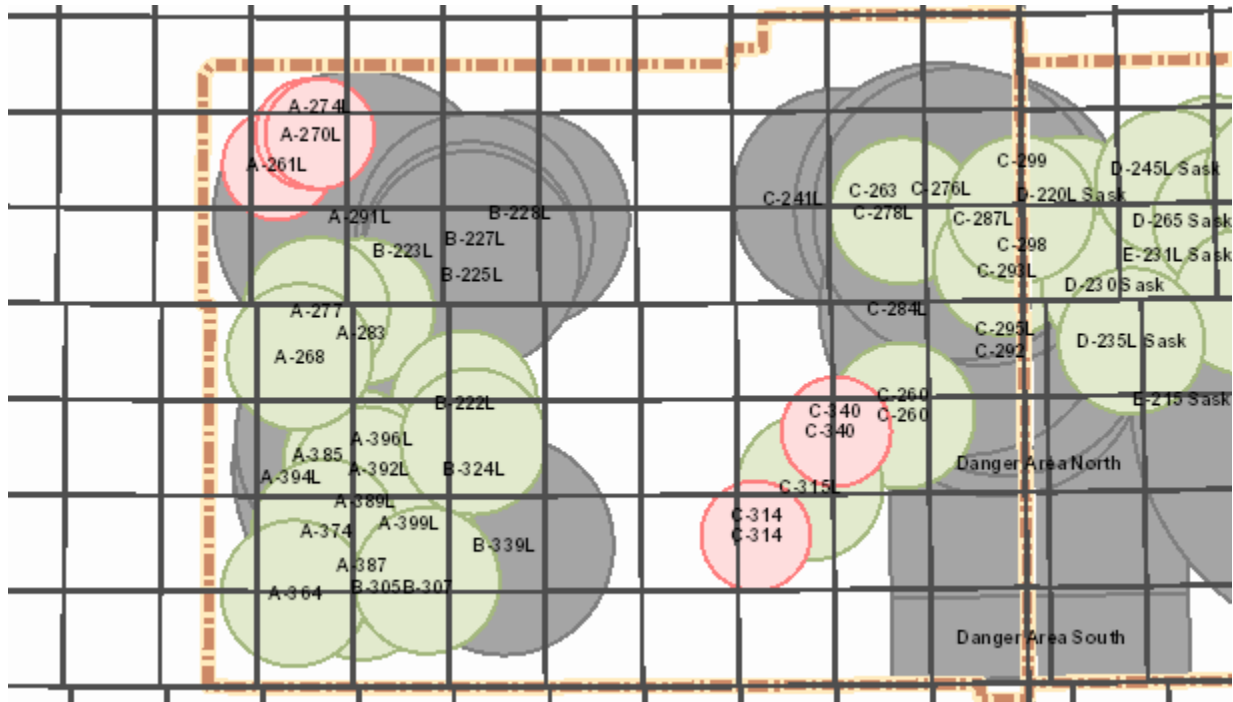

Tuesday 14

Alberta

AB Notes: N/A

Saskatchewan

SK Notes: N/A

Target Closure List

11 - 17 Sep 2021

Wednesday 15

Alberta

AB Notes: N/A

Saskatchewan

SK Notes: N/A

Target Closure List

11 - 17 Sep 2021

Thursday 16

Alberta