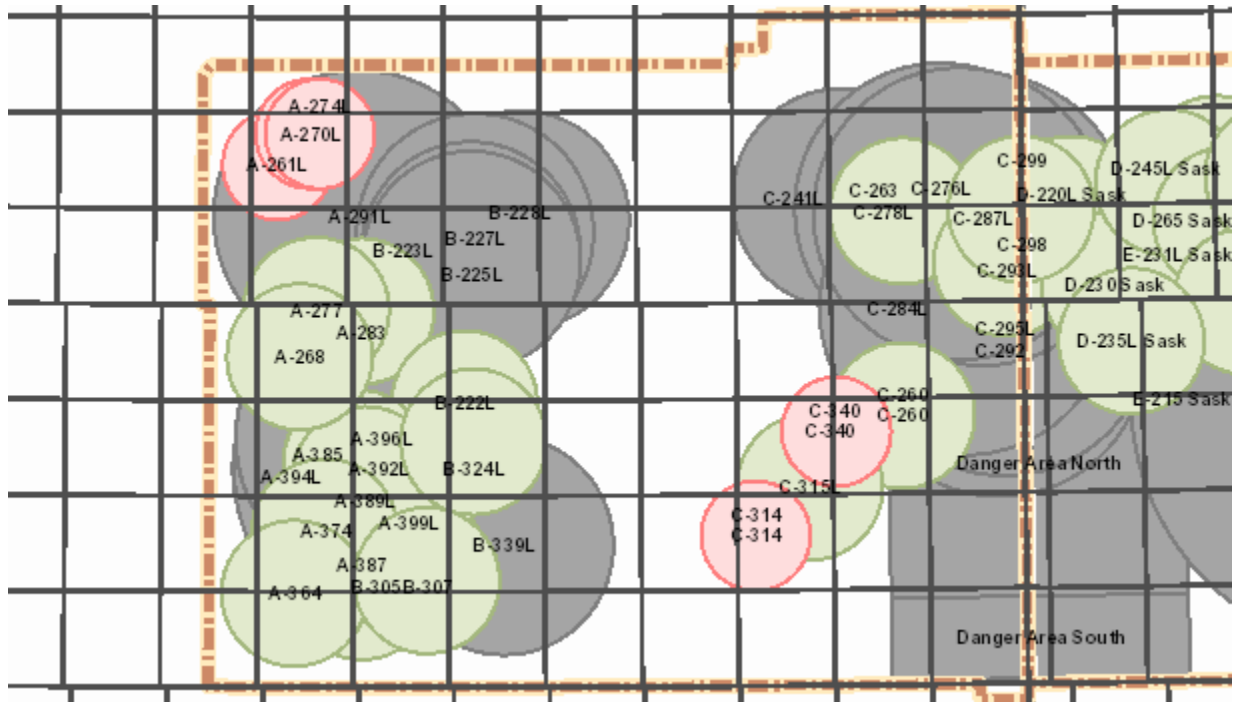

Target Closure List

11 - 17 Sep 2021

Sunday 12

Alberta

AB Notes: N/A

Saskatchewan

SK Notes: N/A

Target Closure List

11 - 17 Sep 2021

Monday 13

Alberta

AB Notes: N/A

Saskatchewan

SK Notes: N/A

Target Closure List

11 - 17 Sep 2021

Tuesday 14

Alberta

AB Notes: N/A

Saskatchewan

SK Notes: N/A

Target Closure List

11 - 17 Sep 2021

Wednesday 15