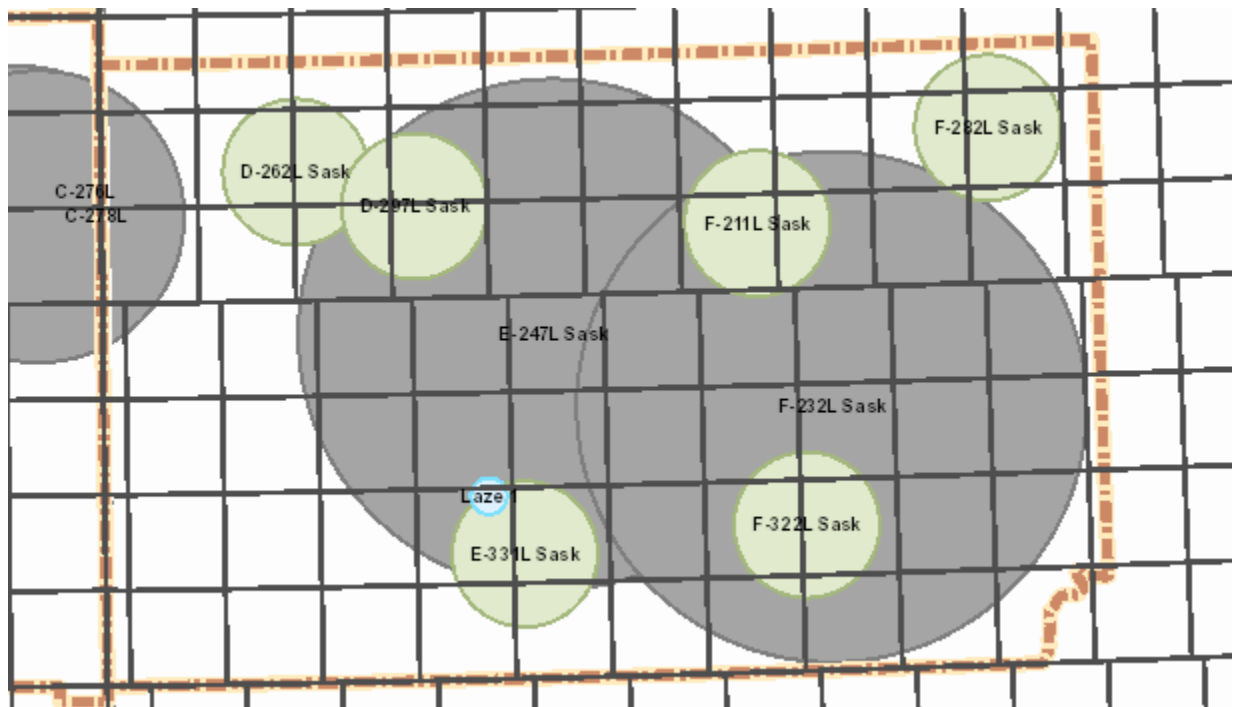

AB Notes: N/A

Saskatchewan