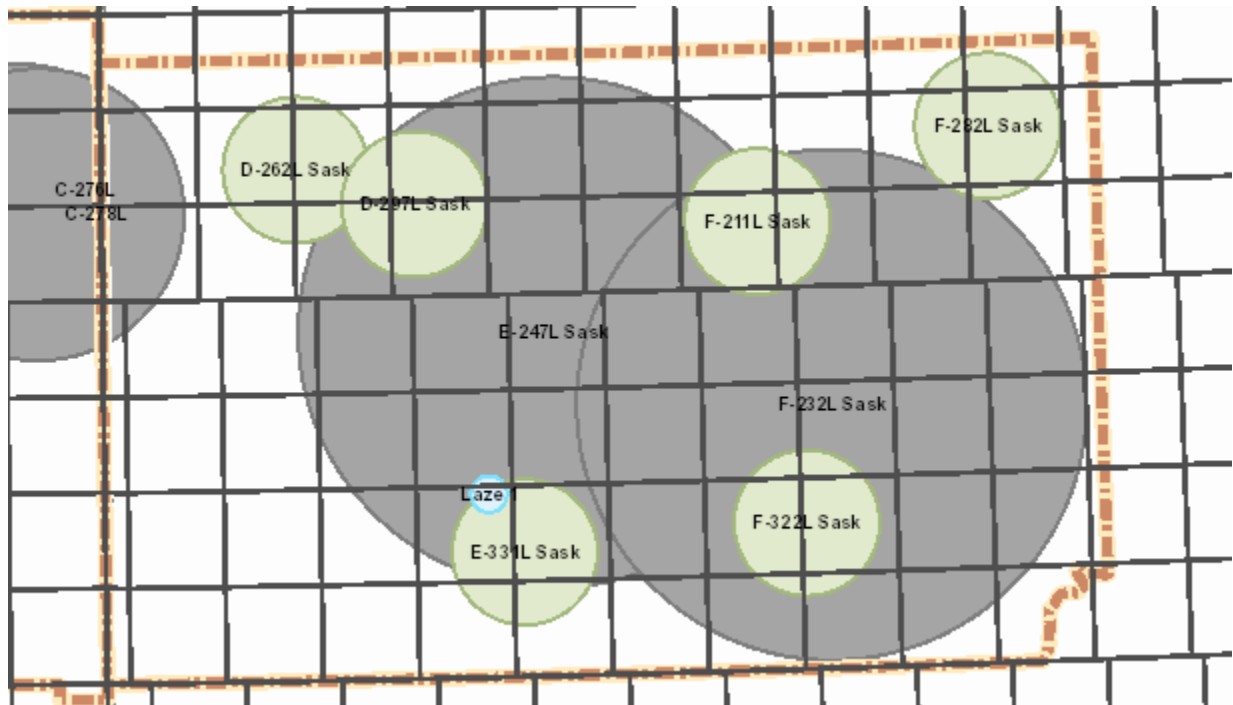

AB Notes: N/A

Saskatchewan