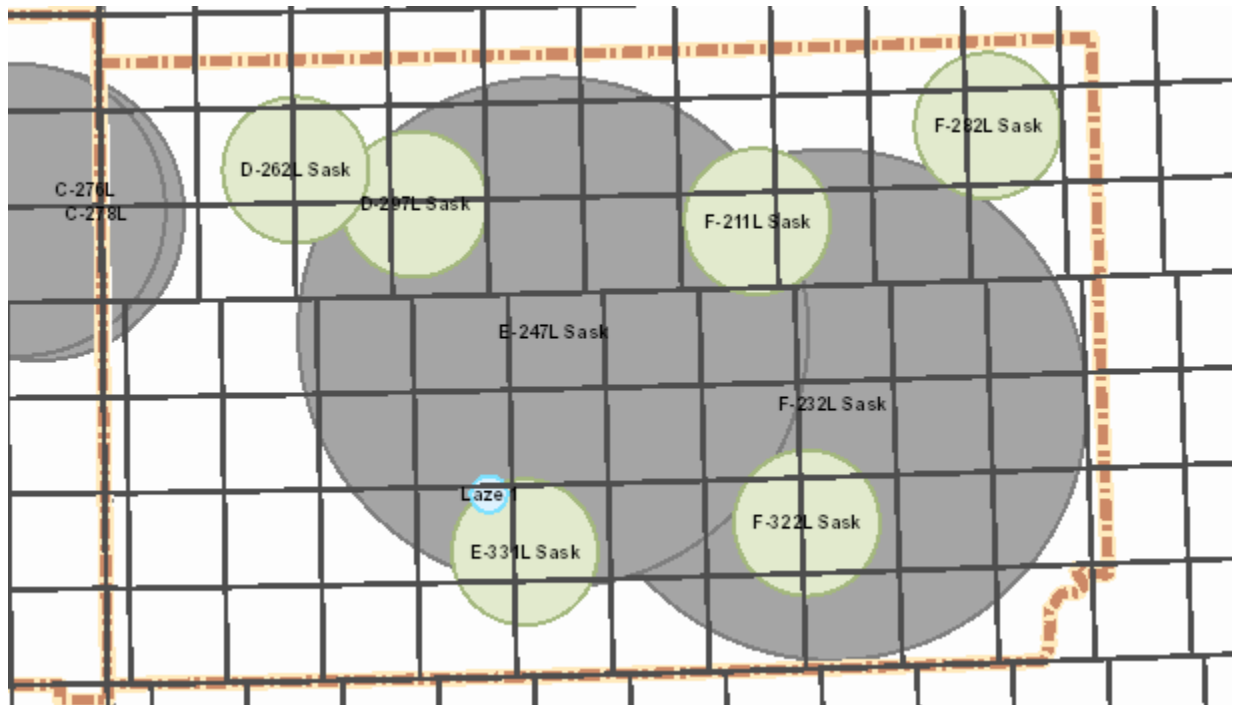

AB Notes: N/A

Saskatchewan