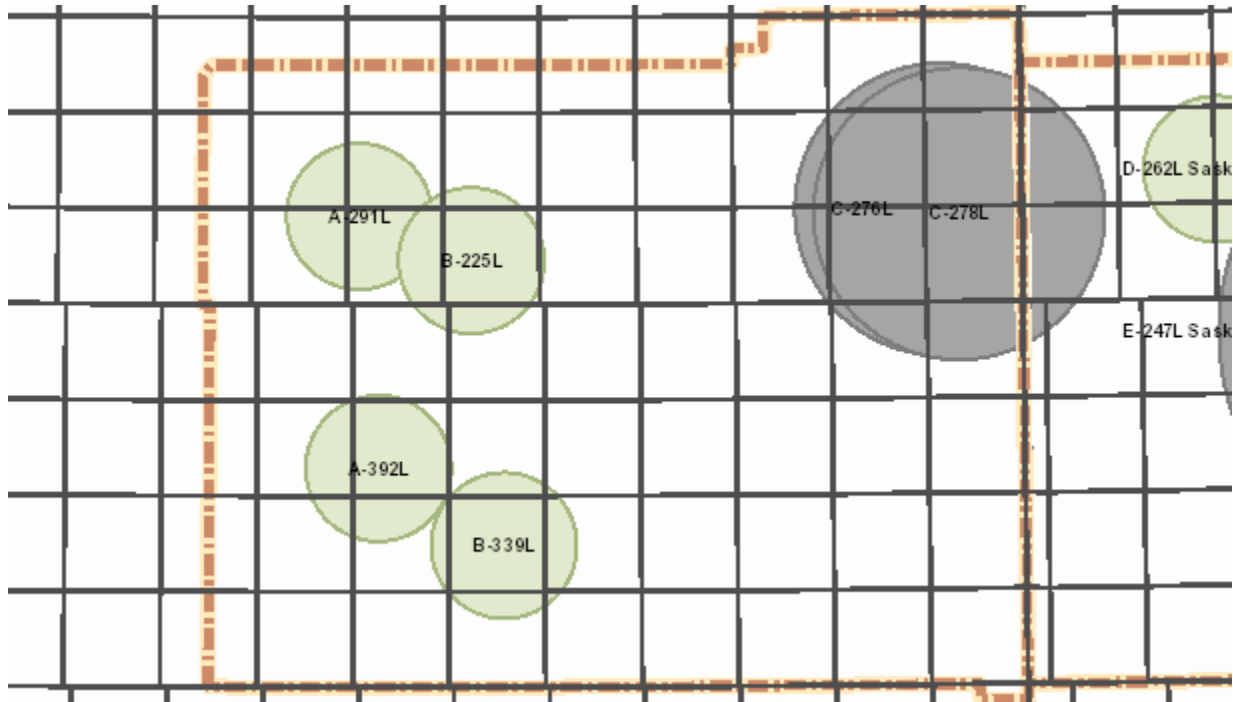

11 - 17 May 2019

Friday 17

Alberta