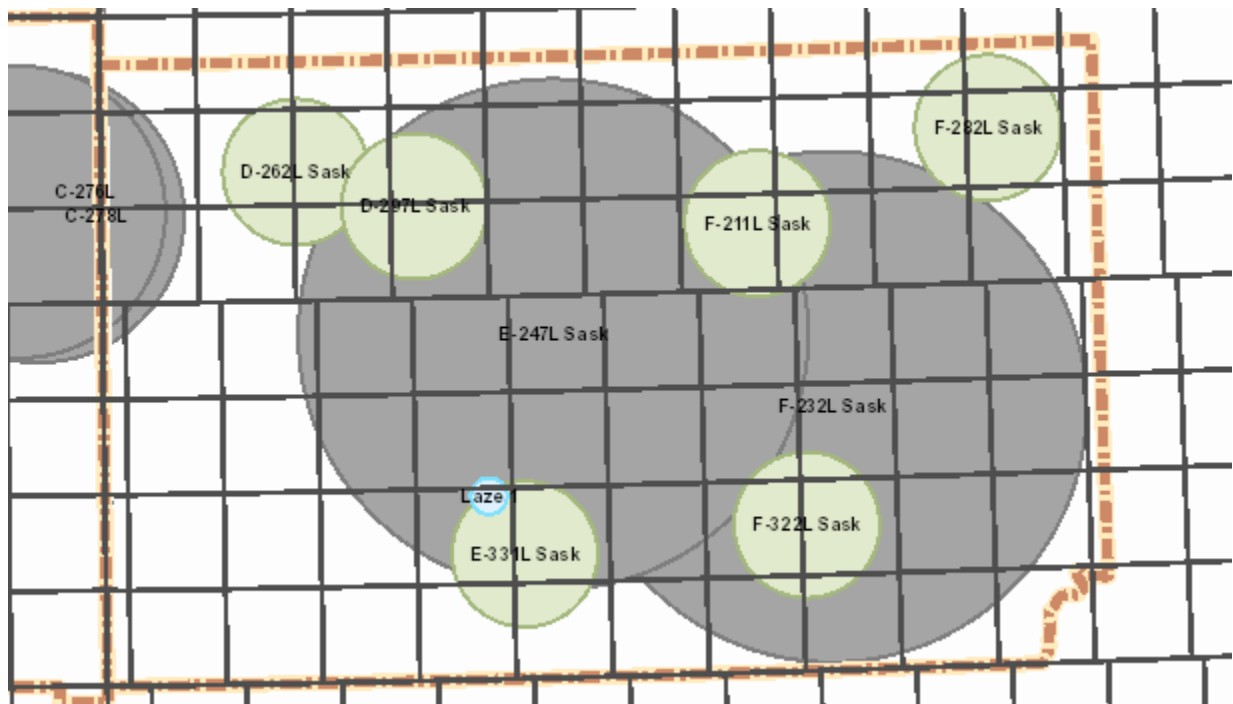

AB Notes: N/A

Saskatchewan