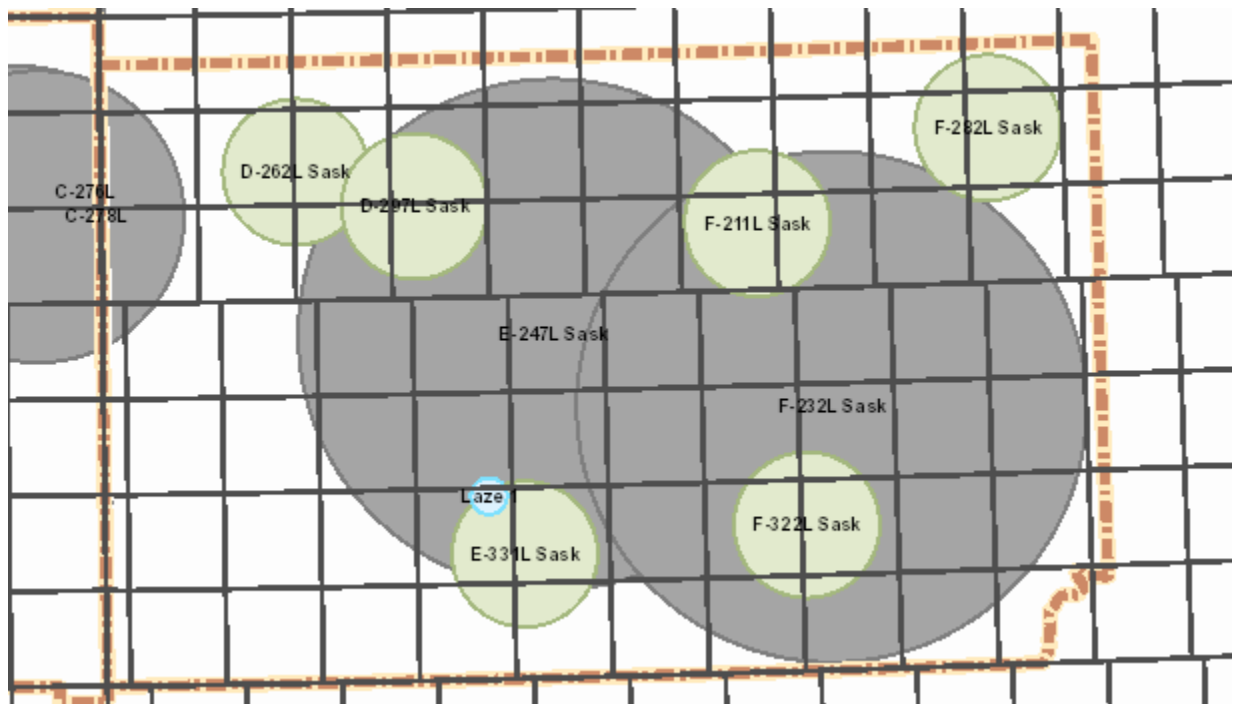

AB Notes: N/A

Saskatchewan