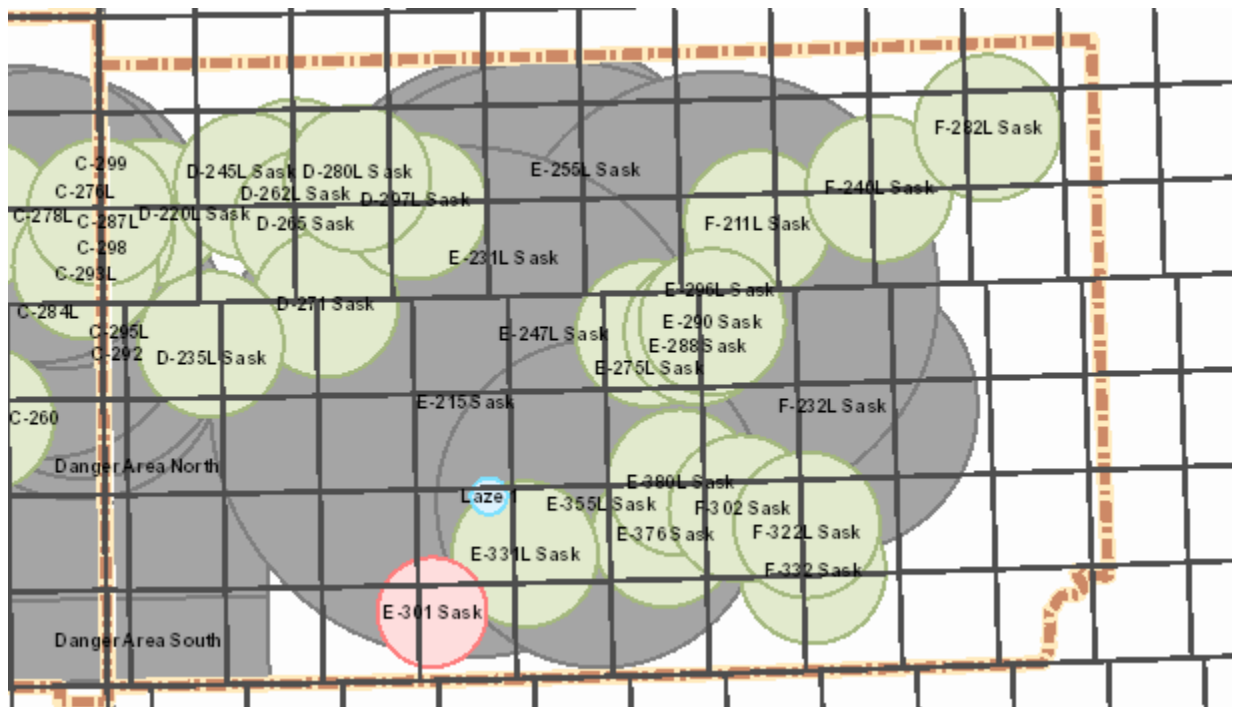

Target Closure List

09 - 15 Oct 2021

Sunday 10

Alberta

AB Notes: N/A

Saskatchewan

SK Notes: N/A

Target Closure List

09 - 15 Oct 2021

Monday 11

Alberta

AB Notes: N/A

Saskatchewan

SK Notes: N/A

Target Closure List

09 - 15 Oct 2021

Tuesday 12

Alberta

AB Notes: N/A

Saskatchewan

SK Notes: N/A

Target Closure List

09 - 15 Oct 2021

Wednesday 13