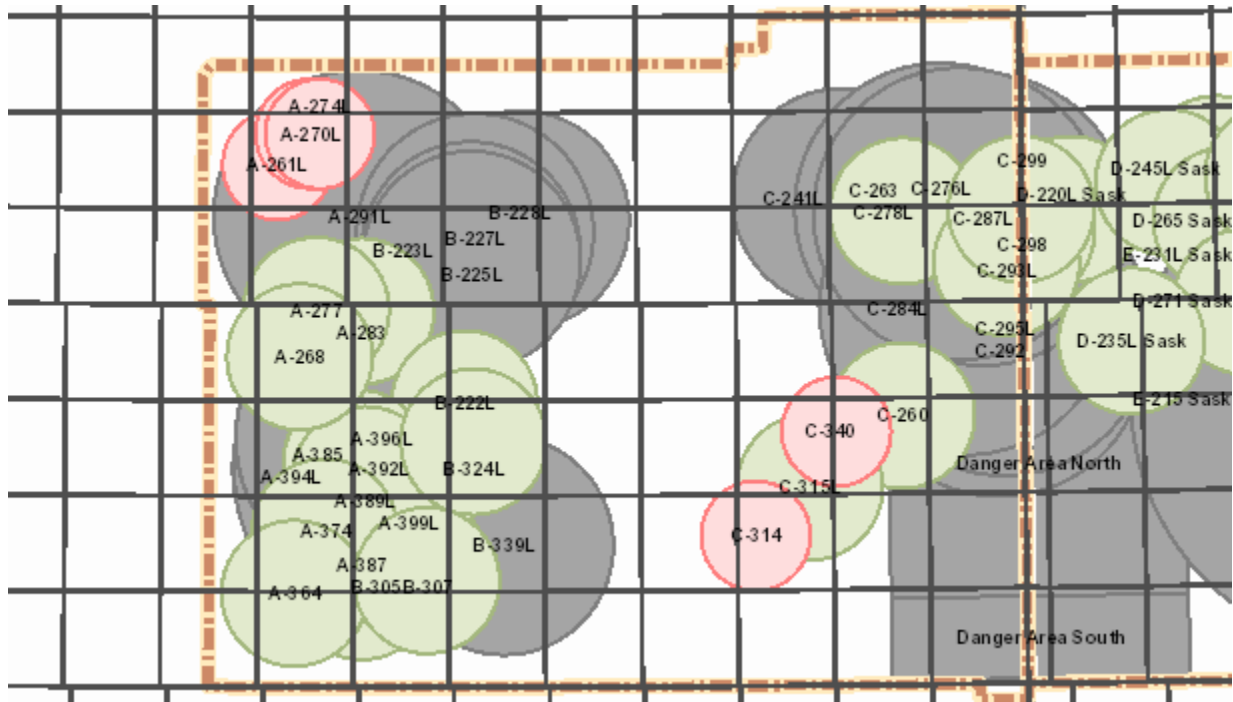

Tuesday 12

Alberta

AB Notes: N/A

Saskatchewan

SK Notes: N/A

Target Closure List

09 - 15 Oct 2021

Wednesday 13

Alberta

AB Notes: N/A

Saskatchewan

SK Notes: N/A

Target Closure List

09 - 15 Oct 2021

Thursday 14

Alberta