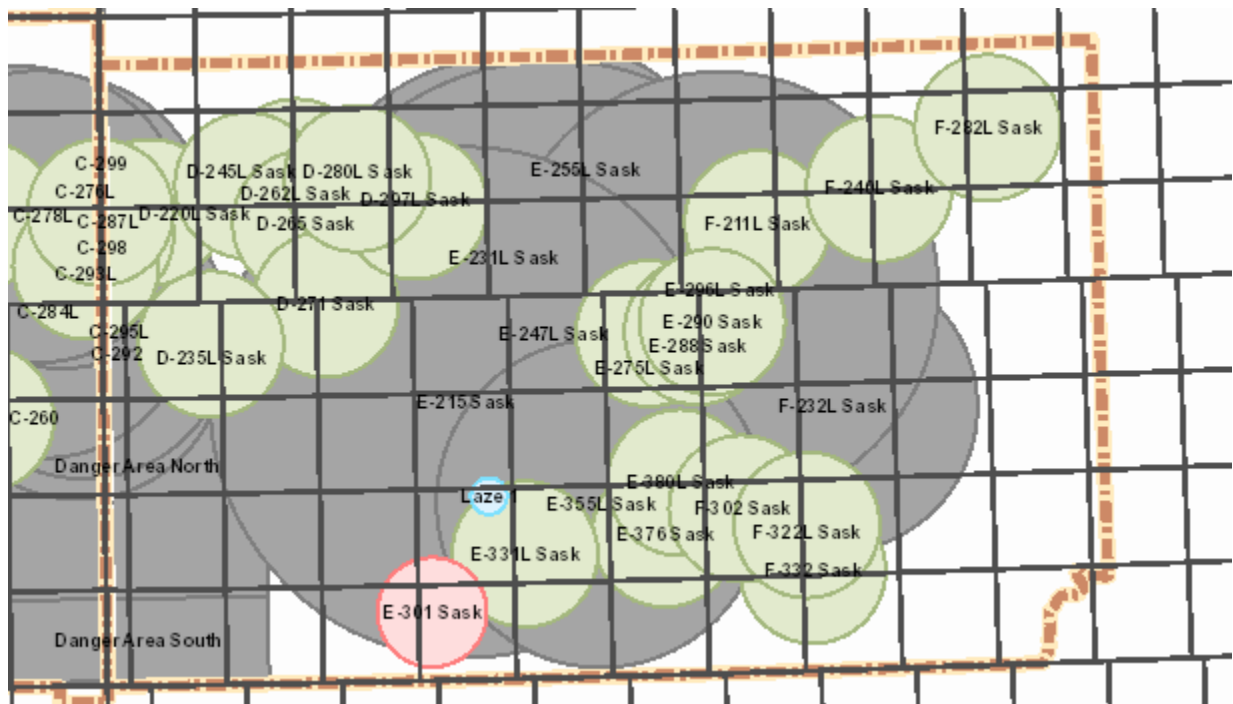

Tuesday 12

Alberta

AB Notes: N/A

Saskatchewan

SK Notes: N/A

Target Closure List

09 - 15 Oct 2021

Wednesday 13

Alberta

AB Notes: N/A

Saskatchewan

SK Notes: N/A

Target Closure List

09 - 15 Oct 2021

Thursday 14

Alberta

AB Notes: N/A

Saskatchewan

SK Notes: N/A

Target Closure List

09 - 15 Oct 2021

Friday 15

Alberta

AB Notes: N/A