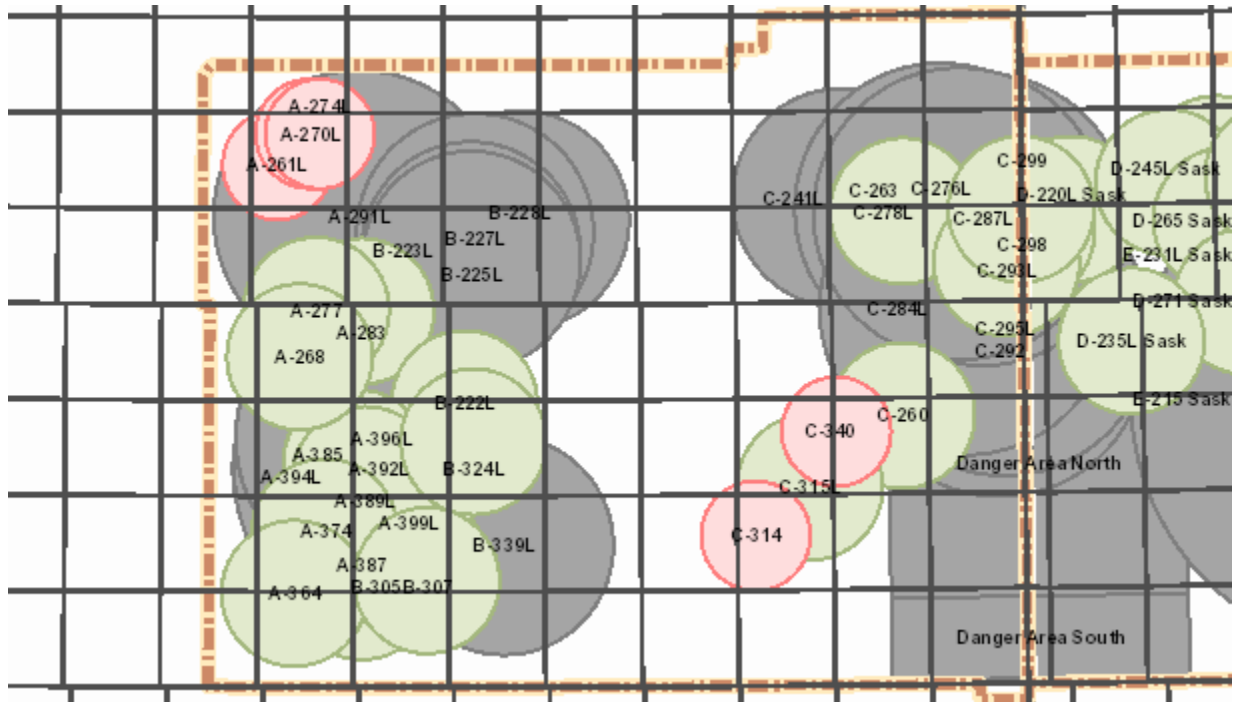

Alberta

AB Notes: N/A

Saskatchewan

SK Notes: N/A

Target Closure List

09 - 15 Oct 2021

Thursday 14

Alberta