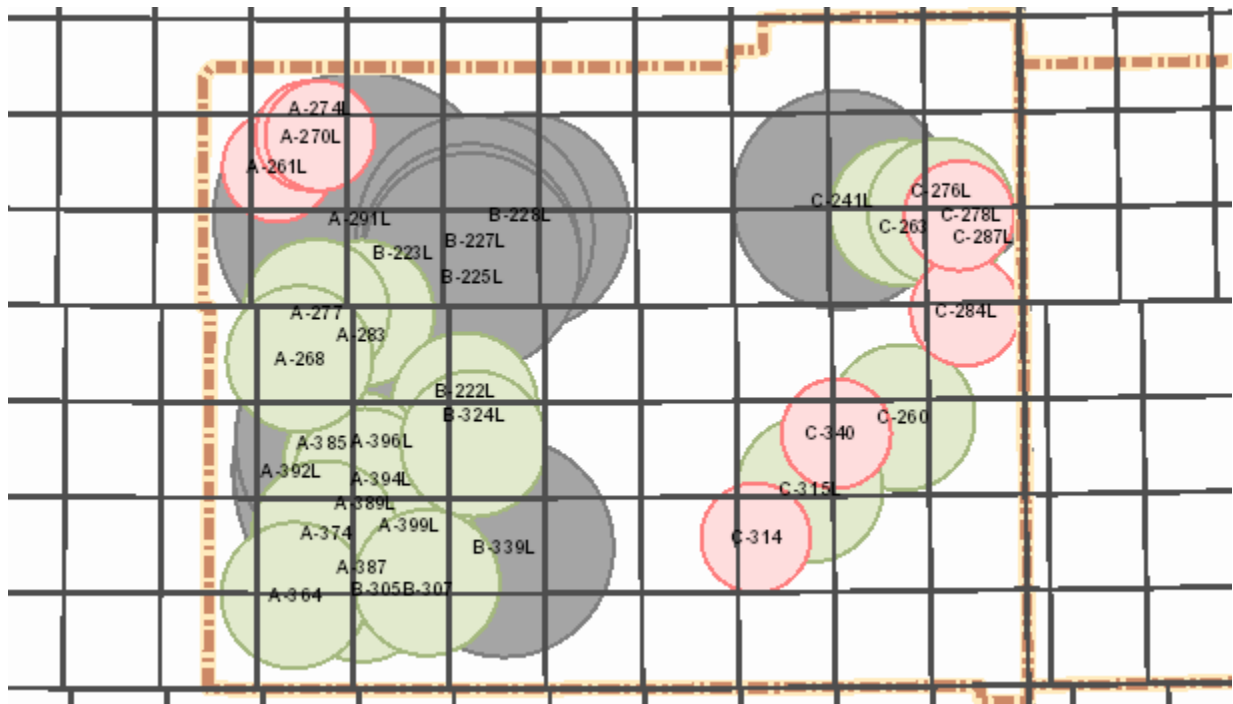

Target Closure List

09 - 15 Oct 2021

Sunday 10

Alberta

AB Notes: N/A

Saskatchewan

SK Notes: N/A

Target Closure List

09 - 15 Oct 2021

Monday 11

Alberta

AB Notes: N/A

Saskatchewan

SK Notes: N/A

Target Closure List

09 - 15 Oct 2021