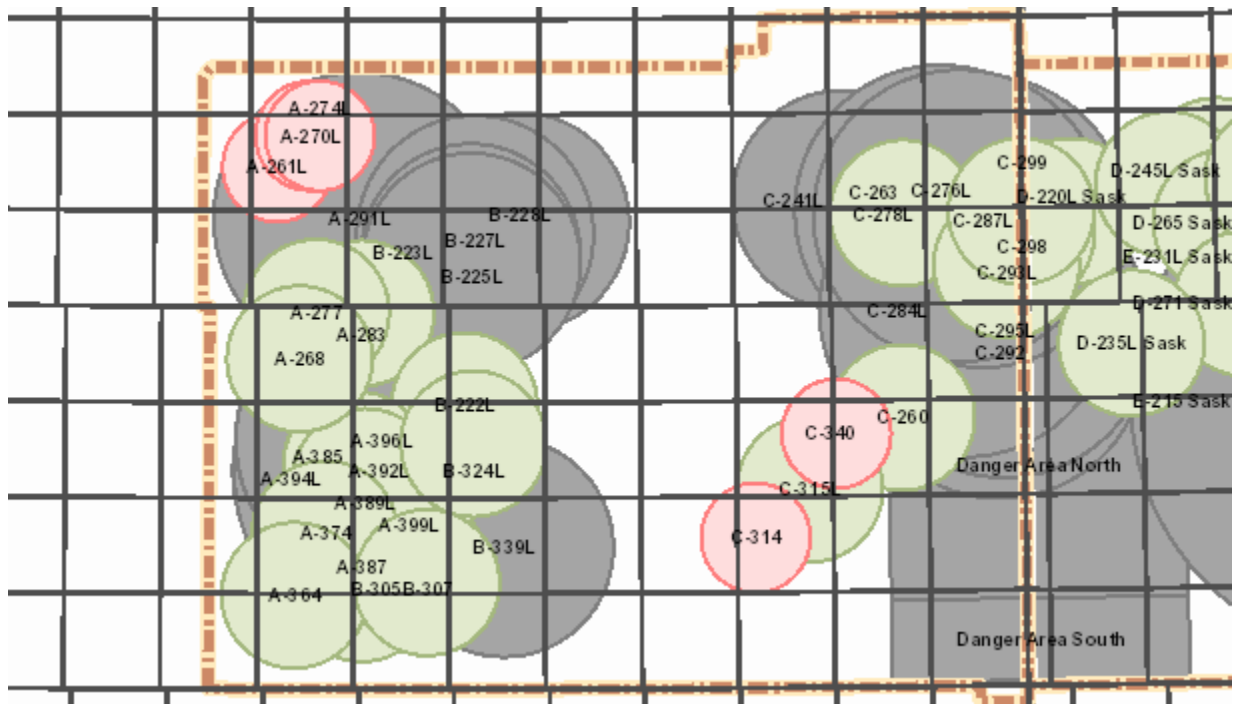

Target Closure List

09 - 15 Oct 2021

Tuesday 12

Alberta