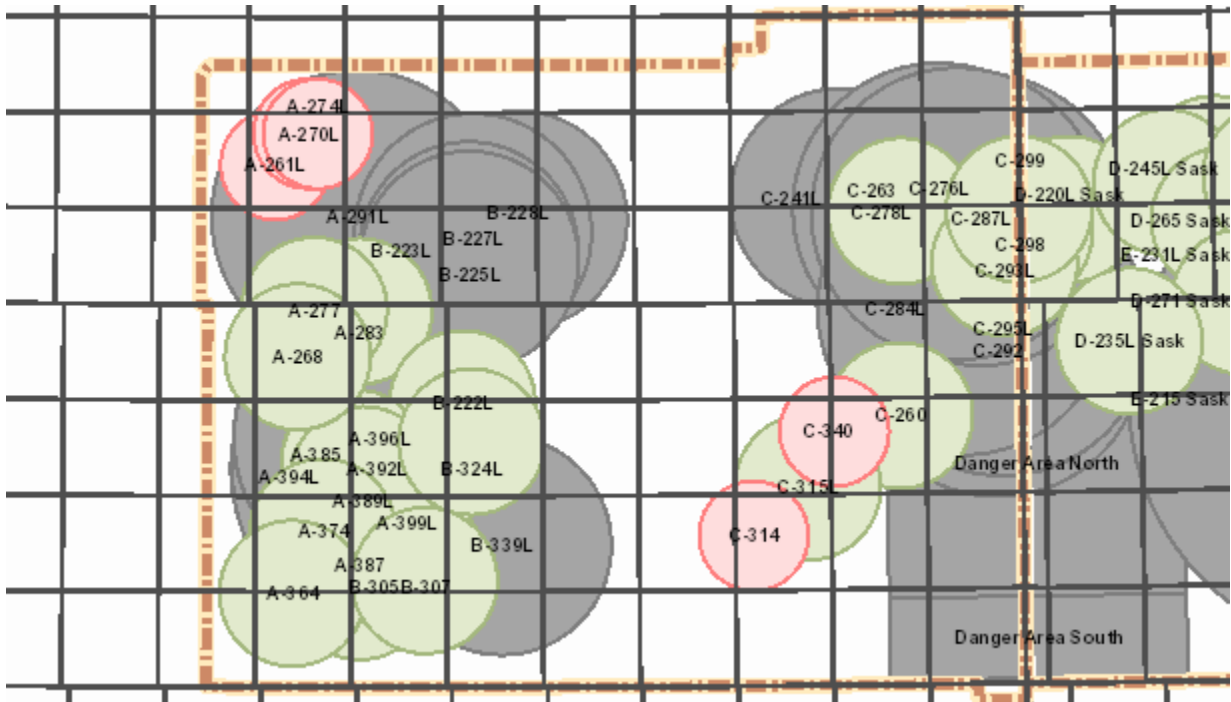

AB Notes: N/A

Saskatchewan

SK Notes: N/A

Target Closure List

09 - 15 Oct 2021

Friday 15

Alberta

AB Notes: N/A