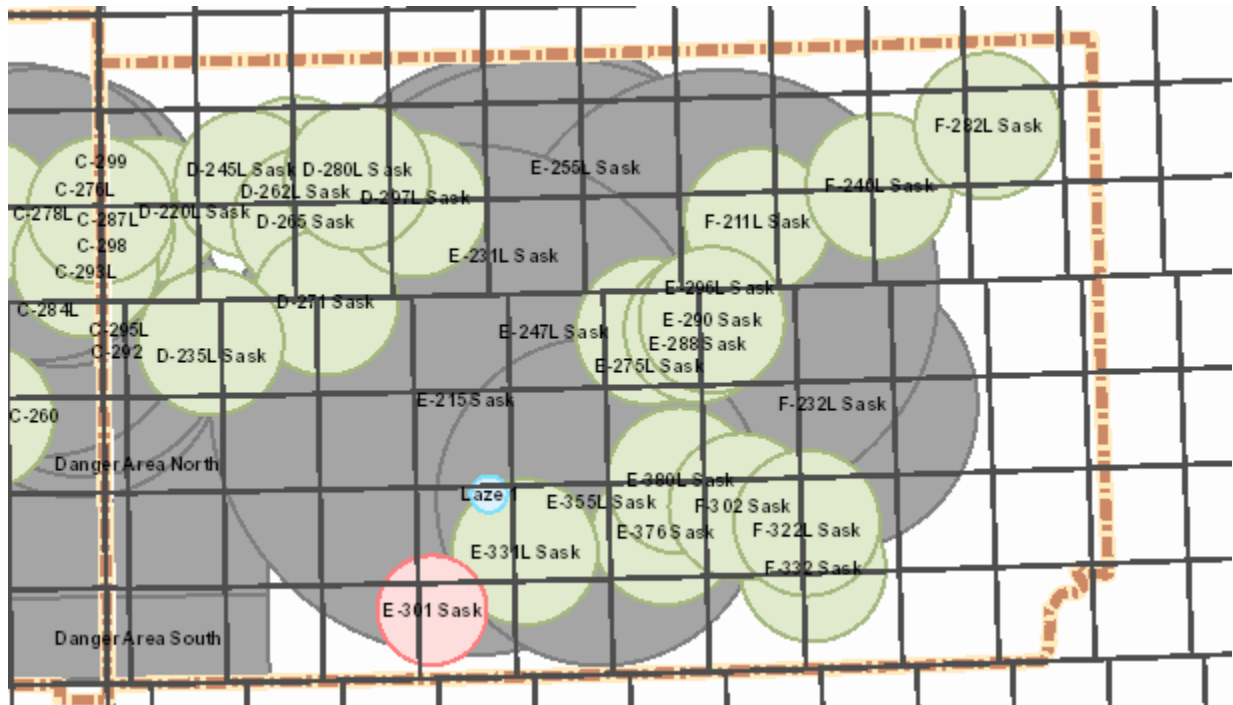

Target Closure List

09 - 15 Oct 2021

Sunday 10

Alberta

AB Notes: N/A

Saskatchewan

SK Notes: N/A

Target Closure List

09 - 15 Oct 2021

Monday 11

Alberta

AB Notes: N/A

Saskatchewan

SK Notes: N/A

Target Closure List

09 - 15 Oct 2021

Tuesday 12

Alberta

AB Notes: N/A

Saskatchewan

SK Notes: N/A

Target Closure List

09 - 15 Oct 2021

Wednesday 13

Alberta

AB Notes: N/A

Saskatchewan

SK Notes: N/A

Target Closure List

09 - 15 Oct 2021

Thursday 14

Alberta