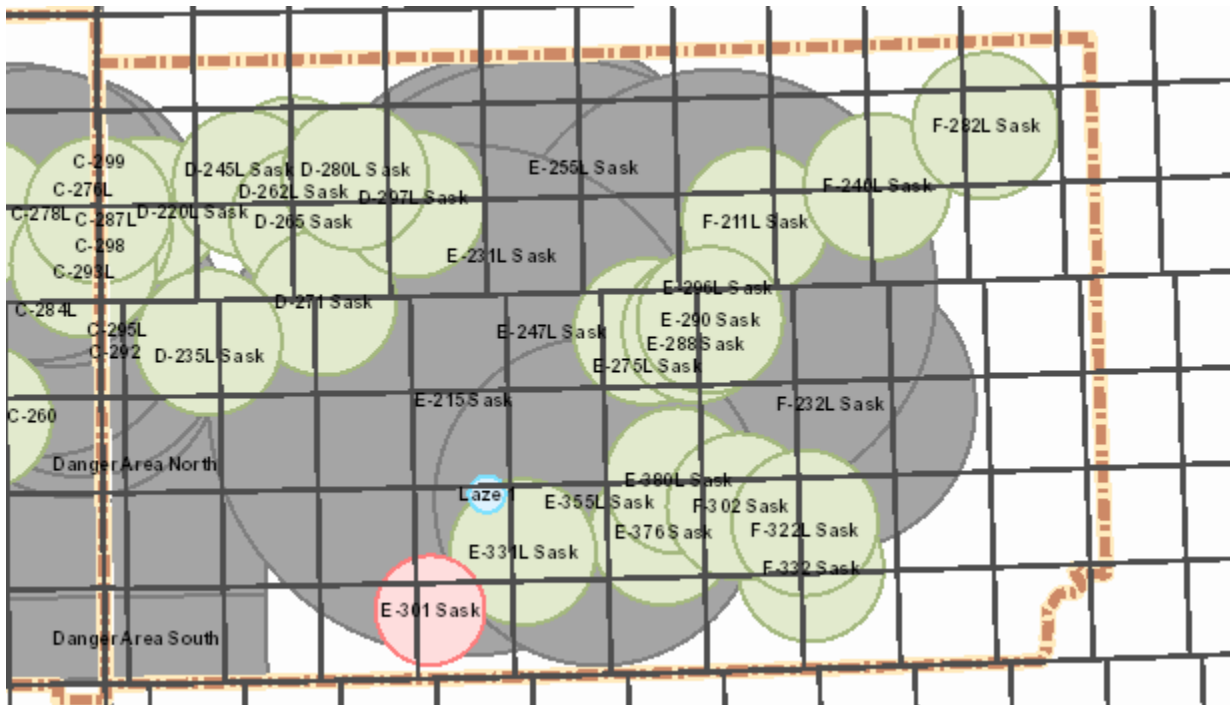

AB Notes: N/A

Saskatchewan