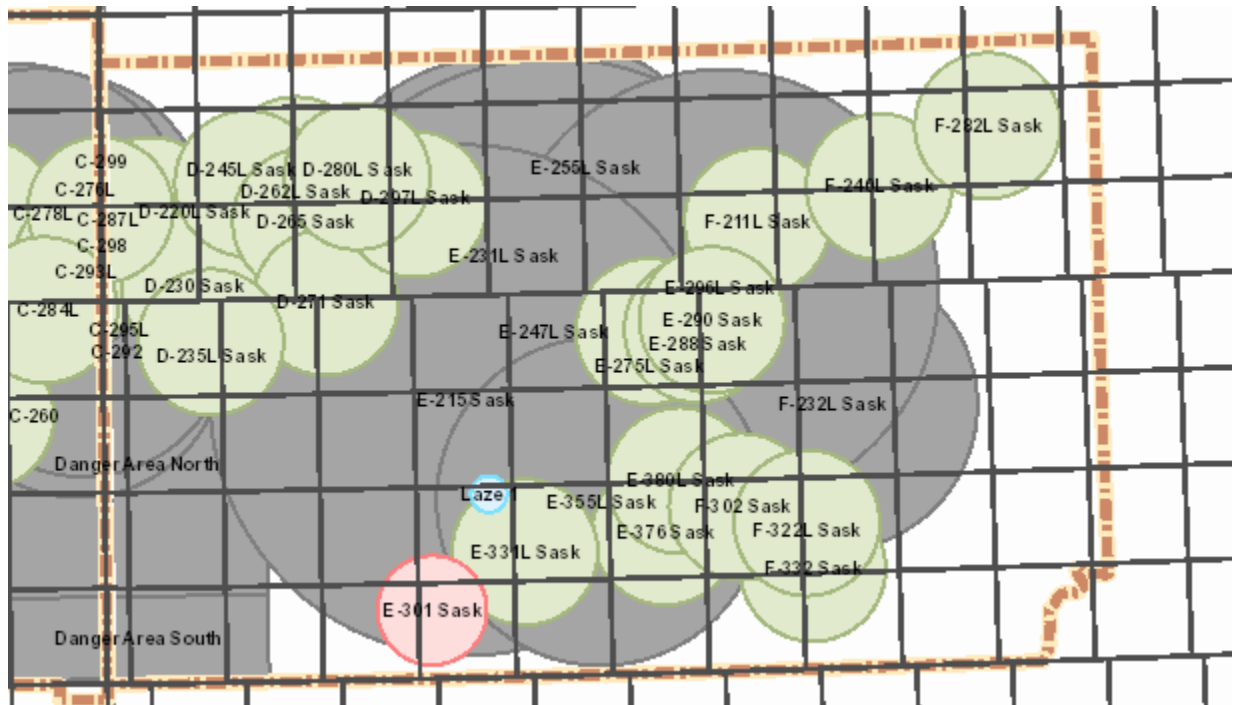

Target Closure List

08 - 14 Jan 2022

Tuesday 11

Alberta

AB Notes: N/A

Saskatchewan

SK Notes: N/A

Target Closure List

08 - 14 Jan 2022

Wednesday 12

Alberta

AB Notes: N/A

Saskatchewan

SK Notes: N/A

Target Closure List

08 - 14 Jan 2022

Thursday 13

Alberta

AB Notes: N/A

Saskatchewan

SK Notes: N/A

Target Closure List

08 - 14 Jan 2022

Friday 14