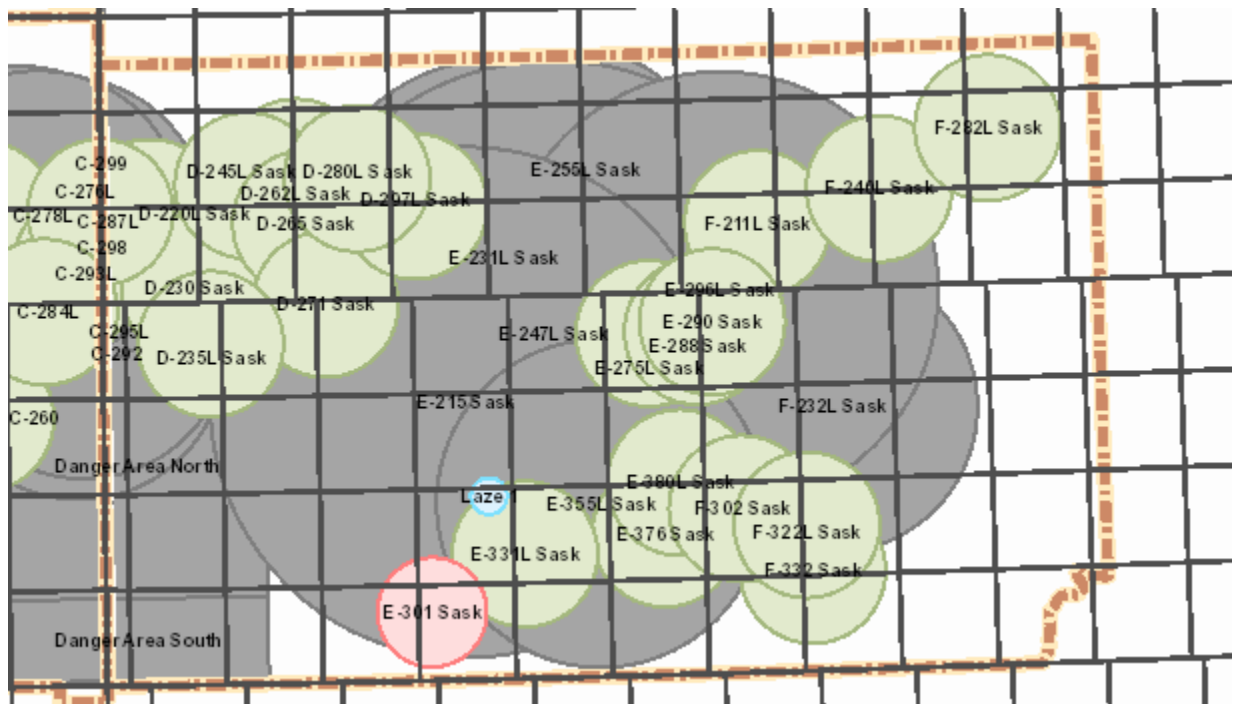

08 - 14 Jan 2022

Wednesday 12

Alberta

AB Notes: N/A

Saskatchewan

SK Notes: N/A

Target Closure List

08 - 14 Jan 2022

Thursday 13

Alberta

AB Notes: N/A

Saskatchewan

SK Notes: N/A

Target Closure List

08 - 14 Jan 2022

Friday 14

Alberta

AB Notes: N/A

Saskatchewan

SK Notes: N/A