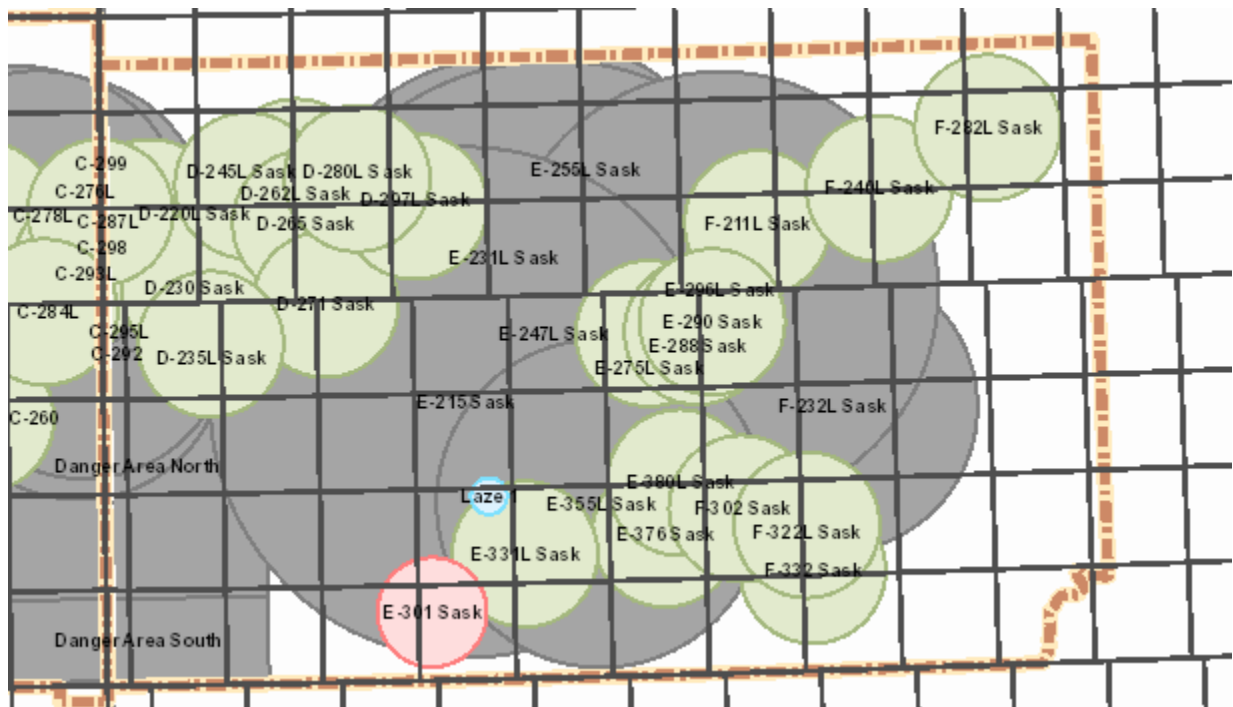

SASKATCHEWAN-NOTES: N/A

Target Closure List

08 - 14 Jan 2022

Monday 10

Alberta

AB Notes: N/A

Saskatchewan

SK Notes: N/A

Target Closure List

08 - 14 Jan 2022

Tuesday 11

Alberta

AB Notes: N/A

Saskatchewan

SK Notes: N/A

Target Closure List

08 - 14 Jan 2022

Wednesday 12

Alberta

AB Notes: N/A

Saskatchewan

SK Notes: N/A

Target Closure List

08 - 14 Jan 2022