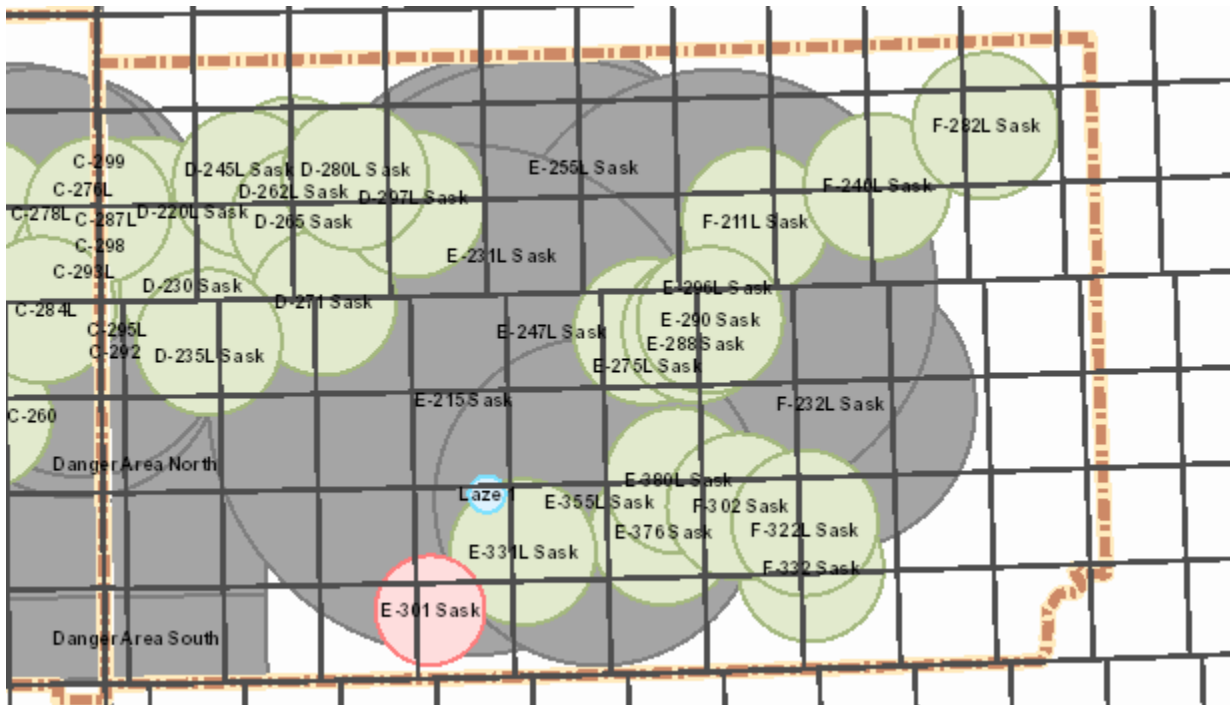

Target Closure List

08 - 14 Jan 2022

Tuesday 11

Alberta

AB Notes: N/A

Saskatchewan

SK Notes: N/A

Target Closure List

08 - 14 Jan 2022

Wednesday 12

Alberta

AB Notes: N/A

Saskatchewan

SK Notes: N/A

Target Closure List

08 - 14 Jan 2022

Thursday 13

Alberta

AB Notes: N/A

Saskatchewan

SK Notes: N/A

Target Closure List

08 - 14 Jan 2022

Friday 14