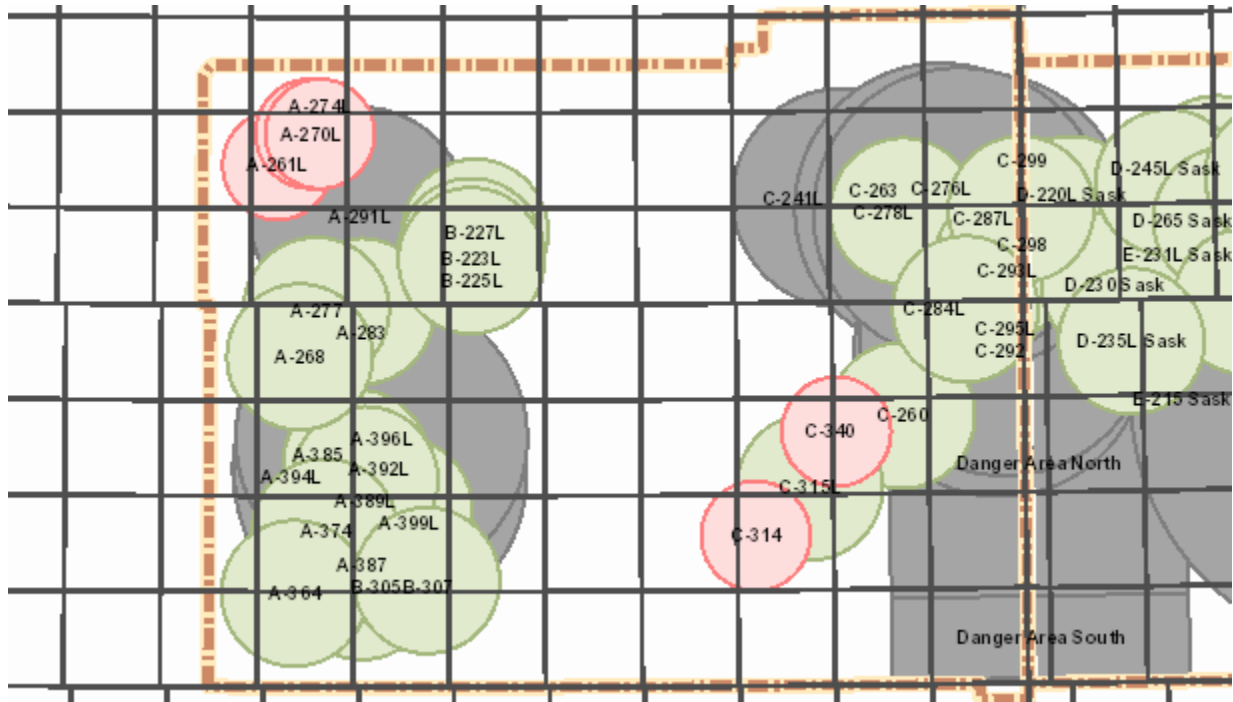

Target Closure List

08 - 14 Jan 2022

Tuesday 11

Alberta

AB Notes: N/A

Saskatchewan

SK Notes: N/A

Target Closure List

08 - 14 Jan 2022

Wednesday 12

Alberta

AB Notes: N/A

Saskatchewan

SK Notes: N/A

Target Closure List

08 - 14 Jan 2022