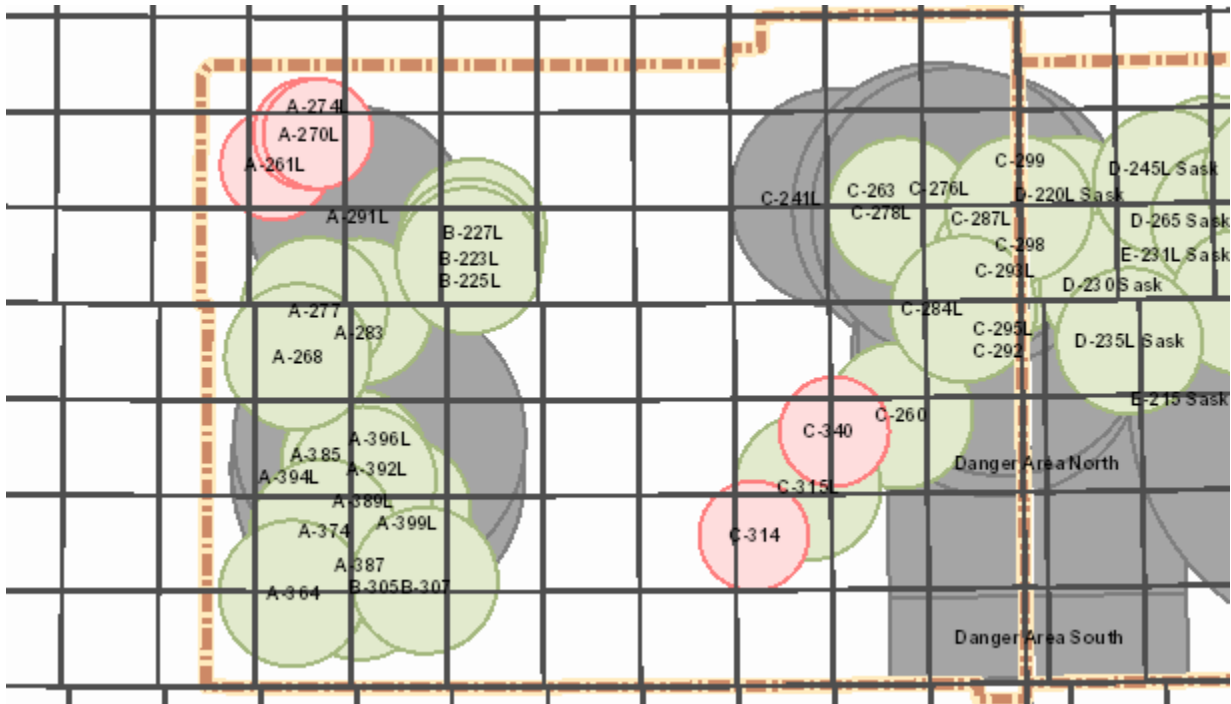

Target Closure List

08 - 14 Jan 2022

Thursday 13

Alberta