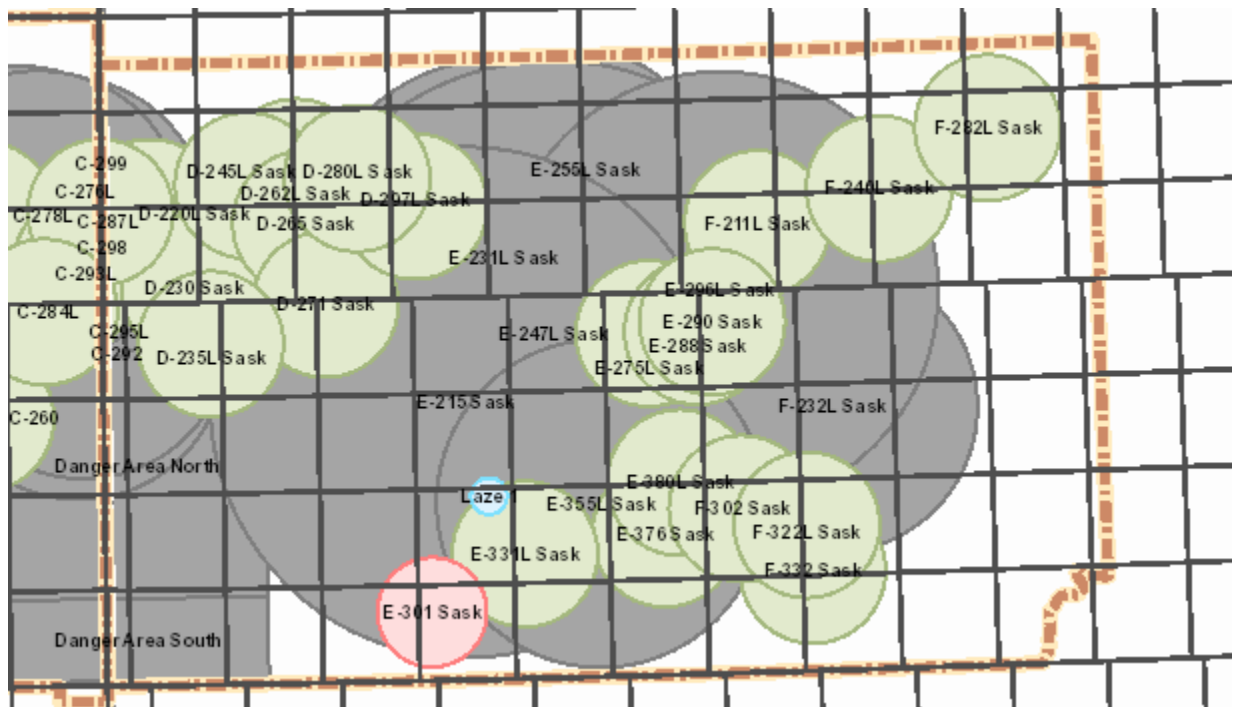

Target Closure List

08 - 14 Jan 2022

Tuesday 11

Alberta

AB Notes: N/A

Saskatchewan

SK Notes: N/A

Target Closure List

08 - 14 Jan 2022

Wednesday 12

Alberta

AB Notes: N/A

Saskatchewan

SK Notes: N/A

Target Closure List

08 - 14 Jan 2022