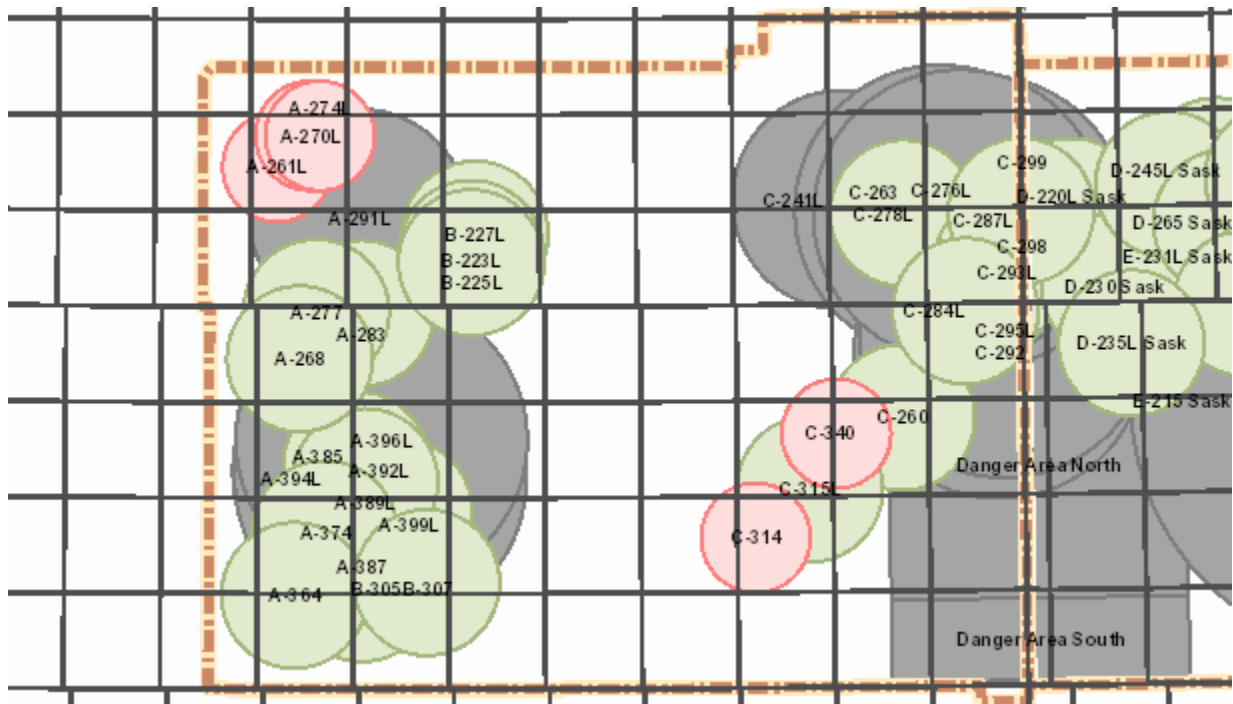

SASKATCHEWAN-NOTES: N/A

Target Closure List

08 - 14 Jan 2022

Monday 10

Alberta

AB Notes: N/A

Saskatchewan

SK Notes: N/A

Target Closure List

08 - 14 Jan 2022

Tuesday 11

Alberta

AB Notes: N/A

Saskatchewan

SK Notes: N/A

Target Closure List