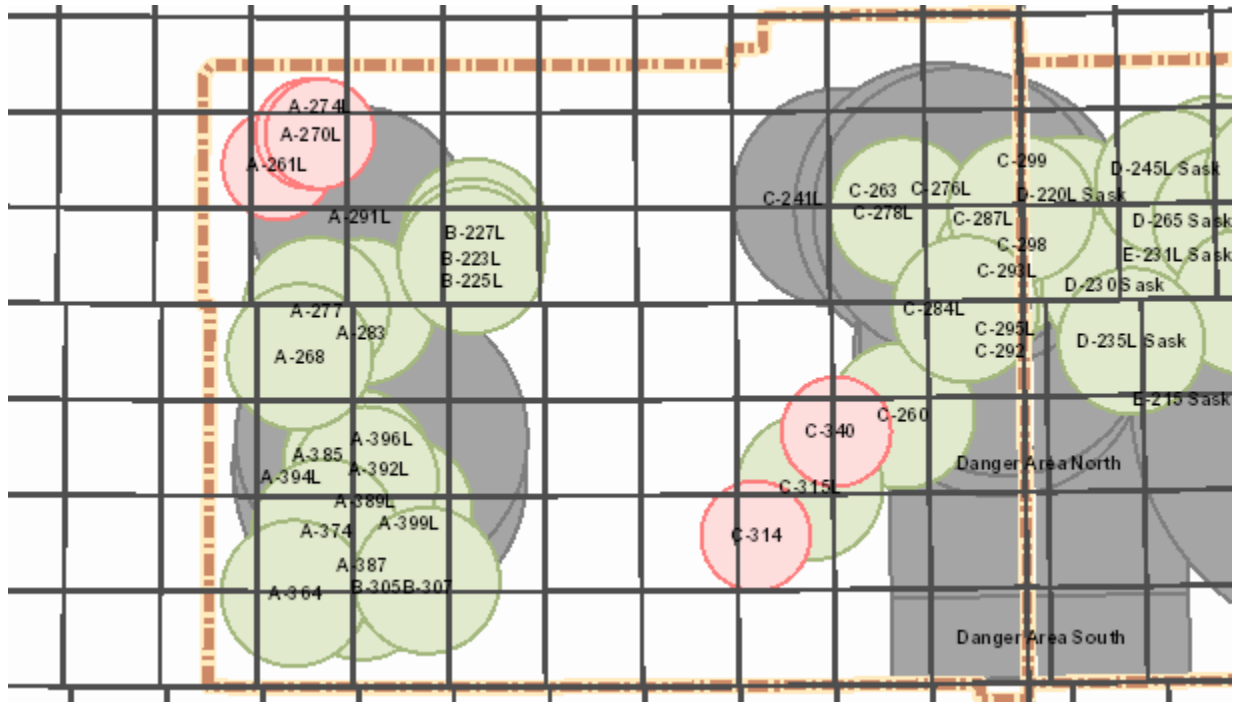

Target Closure List

08 - 14 Jan 2022

Friday 14

Alberta