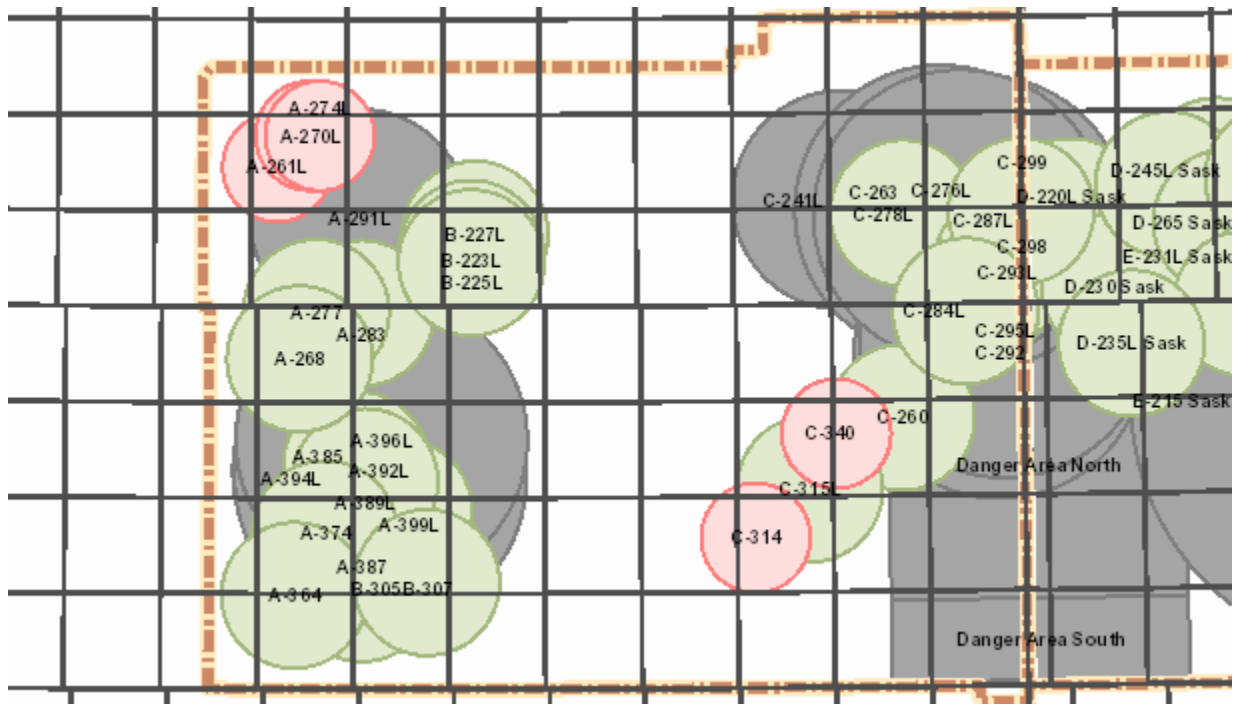

Target Closure List

08 - 14 Jan 2022

Monday 10

Alberta