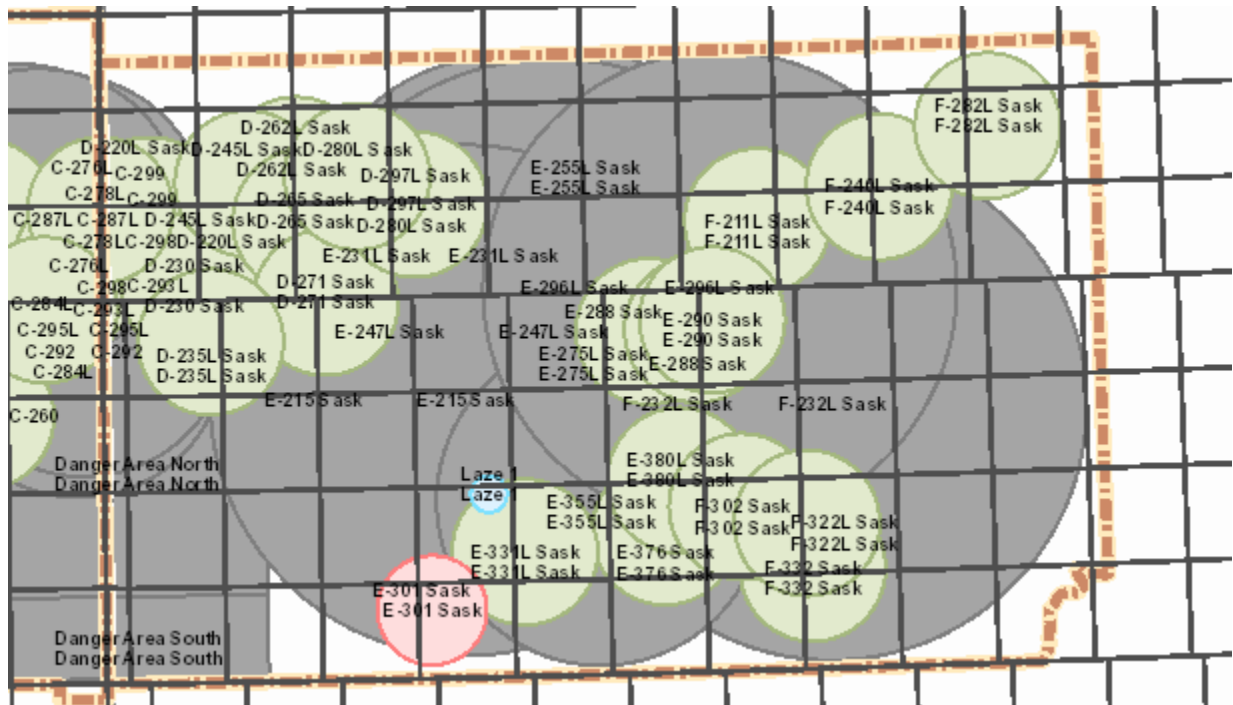

AB Notes: N/A

Saskatchewan