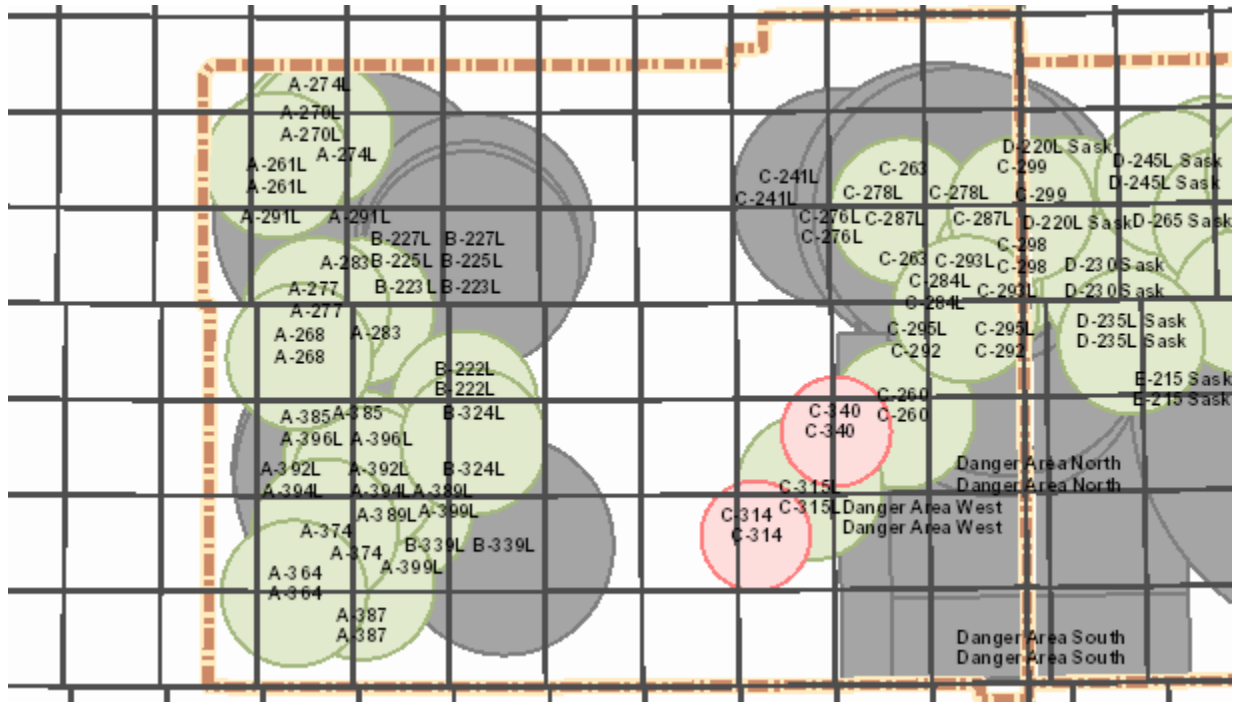

Target Closure List

01 - 07 May 2021

Monday 03

Alberta

AB Notes: N/A

Saskatchewan

SK Notes: N/A

Target Closure List

01 - 07 May 2021

Tuesday 04

Alberta

AB Notes: N/A

Saskatchewan

SK Notes: N/A

Target Closure List

01 - 07 May 2021

Wednesday 05

Alberta

AB Notes: N/A

Saskatchewan

SK Notes: N/A

Target Closure List

01 - 07 May 2021

Thursday 06