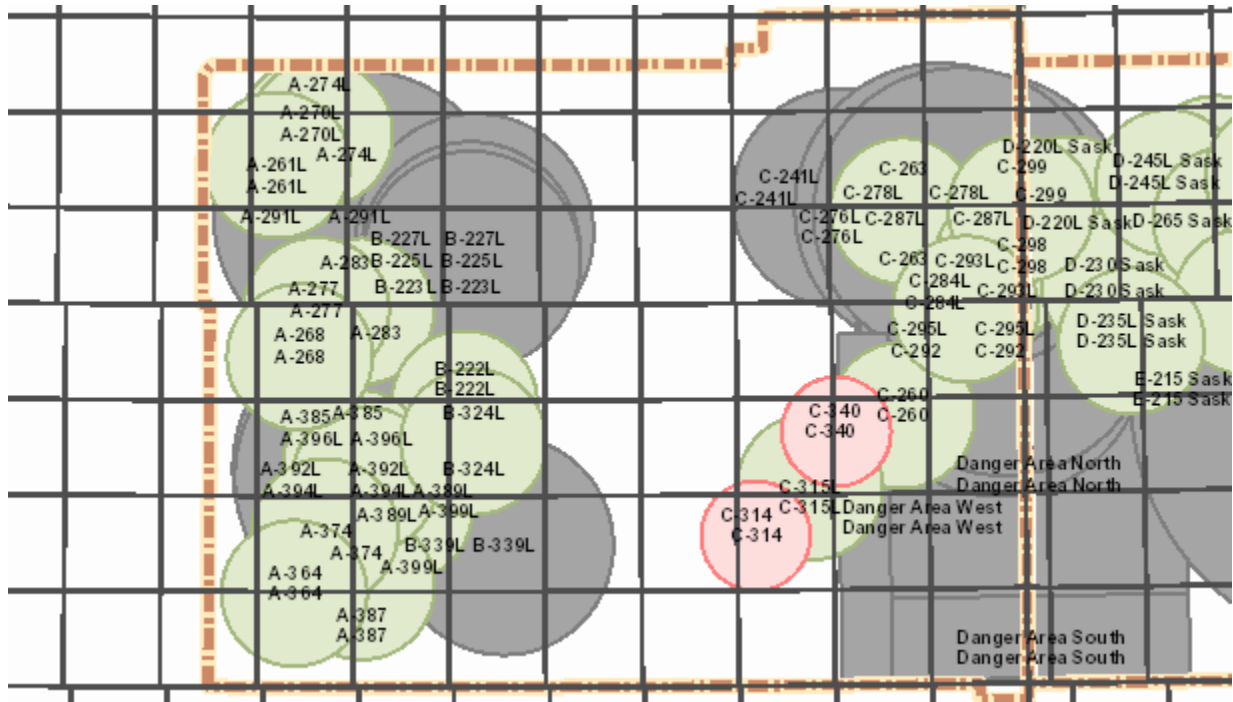

Target Closure List

01 - 07 May 2021

Monday 03

Alberta

AB Notes: N/A

Saskatchewan

SK Notes: N/A

Target Closure List

01 - 07 May 2021

Tuesday 04

Alberta

AB Notes: N/A

Saskatchewan

SK Notes: N/A

Target Closure List

01 - 07 May 2021