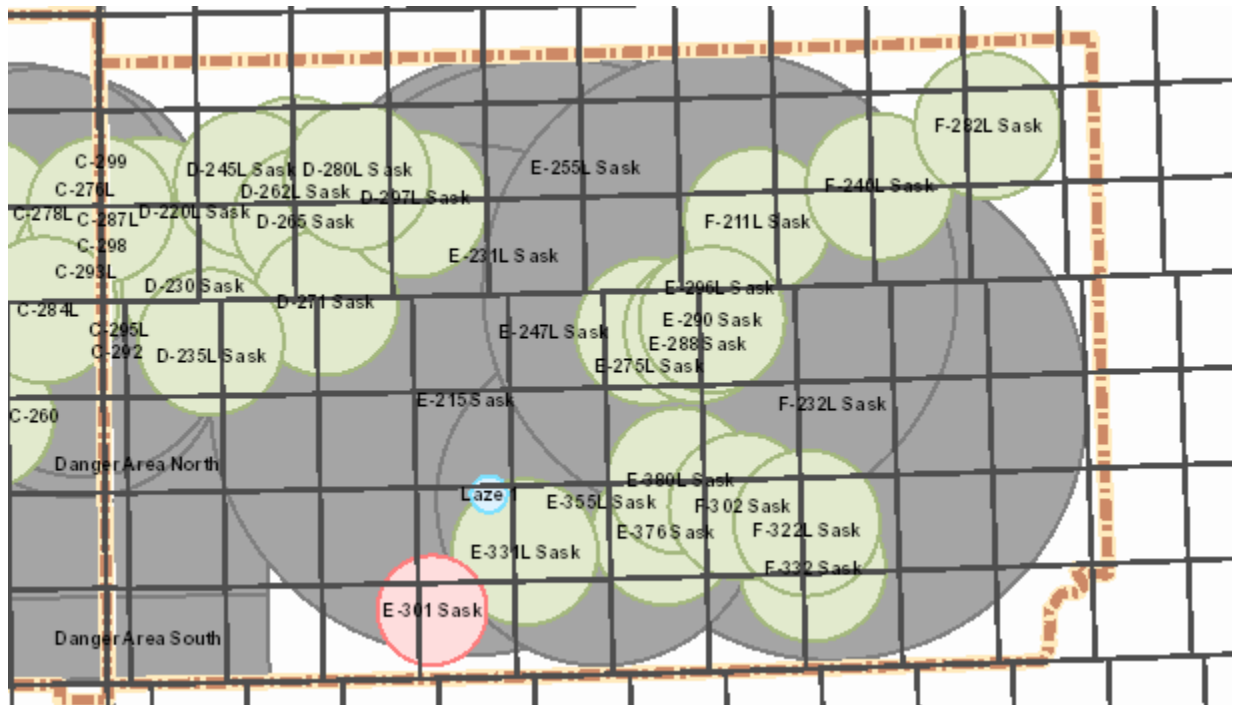

SASKATCHEWAN-NOTES: N/A

Target Closure List

01 - 07 May 2021

Saturday 01

Alberta

AB Notes: N/A

Saskatchewan

SK Notes: N/A

Target Closure List

01 - 07 May 2021

Monday 03

Alberta

AB Notes: N/A

Saskatchewan

SK Notes: N/A

Target Closure List

01 - 07 May 2021

Tuesday 04

Alberta

AB Notes: N/A

Saskatchewan

SK Notes: N/A

Target Closure List

01 - 07 May 2021