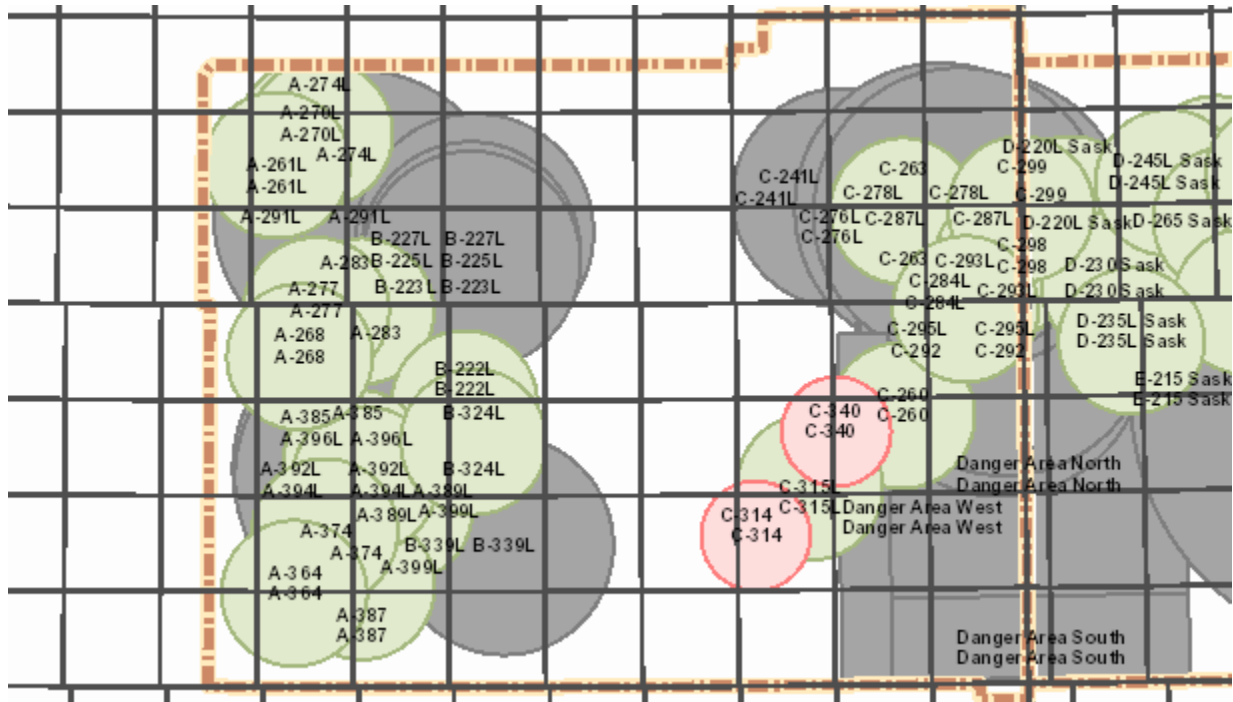

Alberta

AB Notes: N/A

Saskatchewan

SK Notes: N/A

Target Closure List

01 - 07 May 2021

Friday 07

Alberta