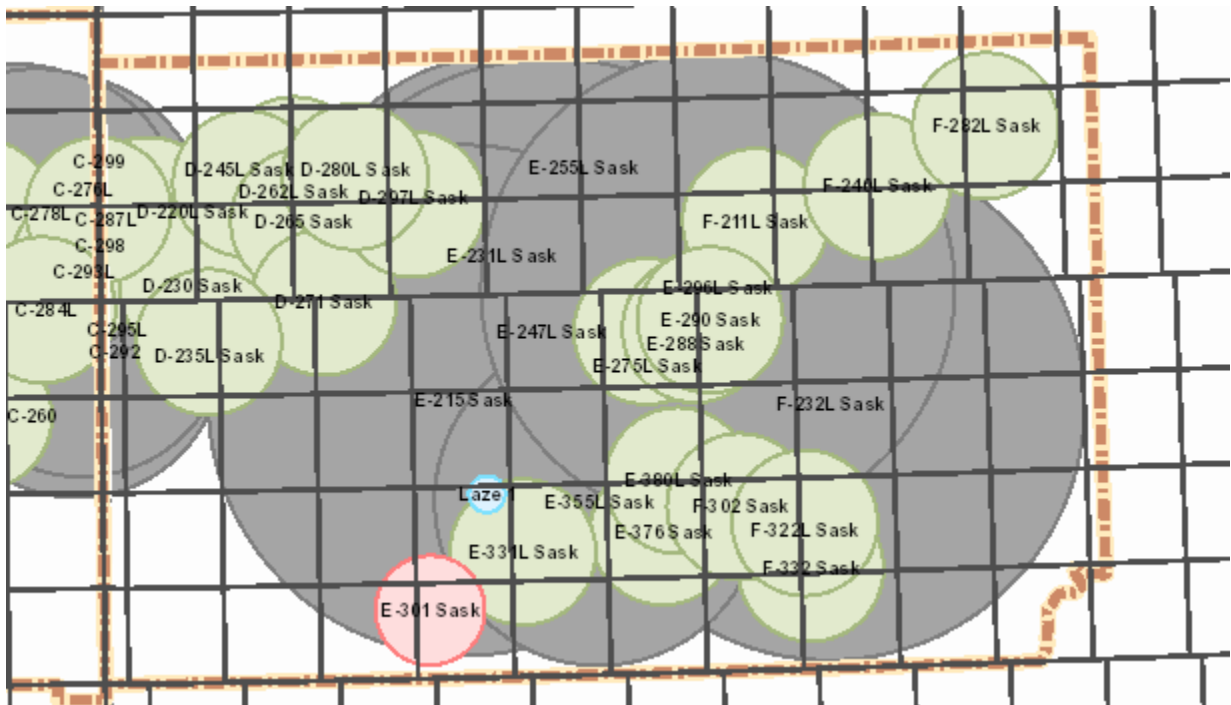

SASKATCHEWAN-NOTES: N/A

Target Closure List

01 - 07 May 2021

Saturday 01

Alberta

AB Notes: N/A

Saskatchewan

SK Notes: N/A

Target Closure List

01 - 07 May 2021

Monday 03

Alberta

AB Notes: N/A

Saskatchewan

SK Notes: N/A

Target Closure List

01 - 07 May 2021

Tuesday 04

Alberta

AB Notes: N/A

Saskatchewan

SK Notes: N/A

Target Closure List

01 - 07 May 2021