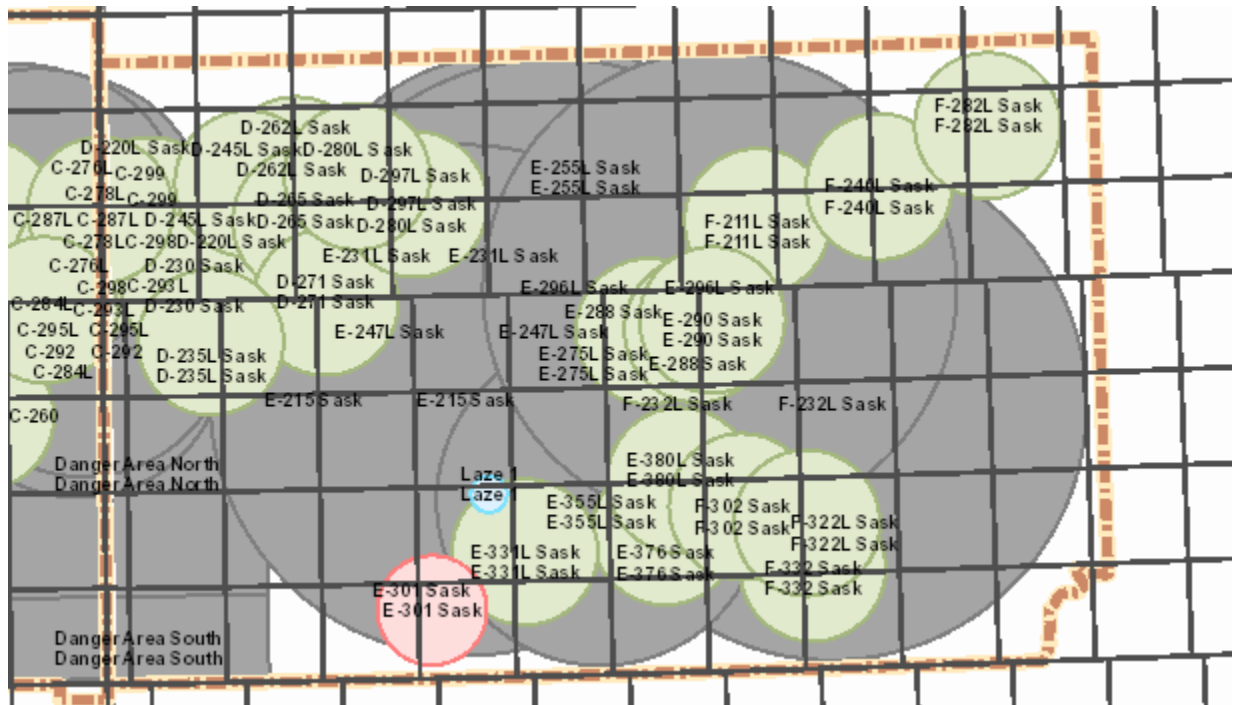

Target Closure List

01 - 07 May 2021

Monday 03

Alberta

AB Notes: N/A

Saskatchewan

SK Notes: N/A

Target Closure List

01 - 07 May 2021

Tuesday 04

Alberta

AB Notes: N/A

Saskatchewan

SK Notes: N/A

Target Closure List

01 - 07 May 2021

Wednesday 05

Alberta

AB Notes: N/A

Saskatchewan

SK Notes: N/A

Target Closure List

01 - 07 May 2021

Thursday 06