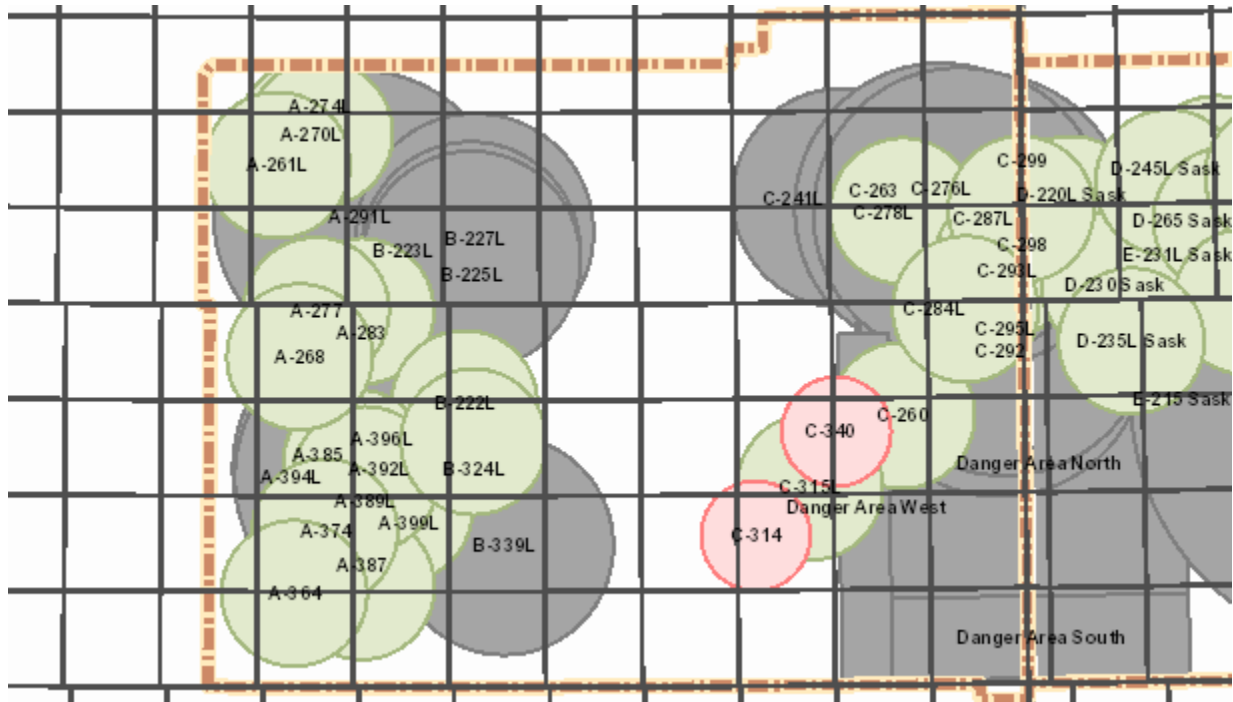

SASKATCHEWAN-NOTES: N/A

Target Closure List

01 - 07 May 2021

Saturday 01

Alberta

AB Notes: N/A

Saskatchewan

SK Notes: N/A

Target Closure List

01 - 07 May 2021

Monday 03

Alberta

AB Notes: N/A

Saskatchewan

SK Notes: N/A

Target Closure List