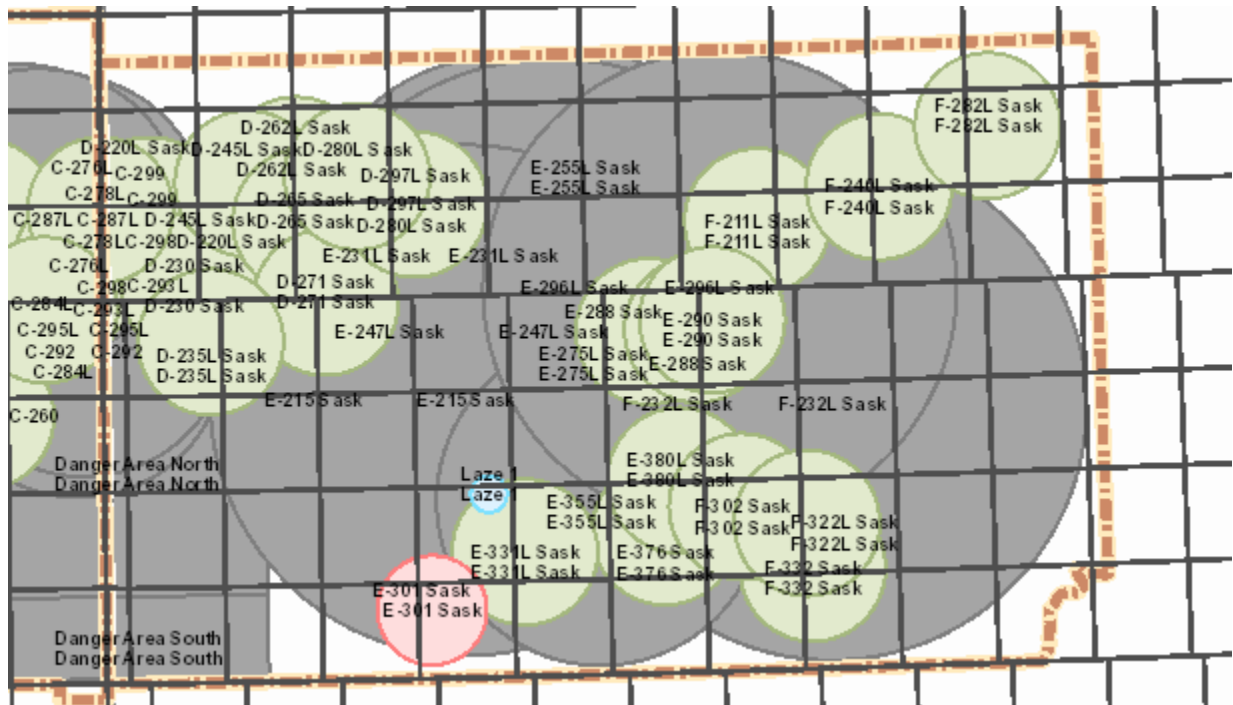

01 - 07 May 2021

Tuesday 04

Alberta

AB Notes: N/A

Saskatchewan

SK Notes: N/A

Target Closure List

01 - 07 May 2021

Wednesday 05

Alberta

AB Notes: N/A

Saskatchewan

SK Notes: N/A

Target Closure List

01 - 07 May 2021

Thursday 06

Alberta

AB Notes: N/A

Saskatchewan

SK Notes: N/A

Target Closure List

01 - 07 May 2021

Friday 07

Alberta