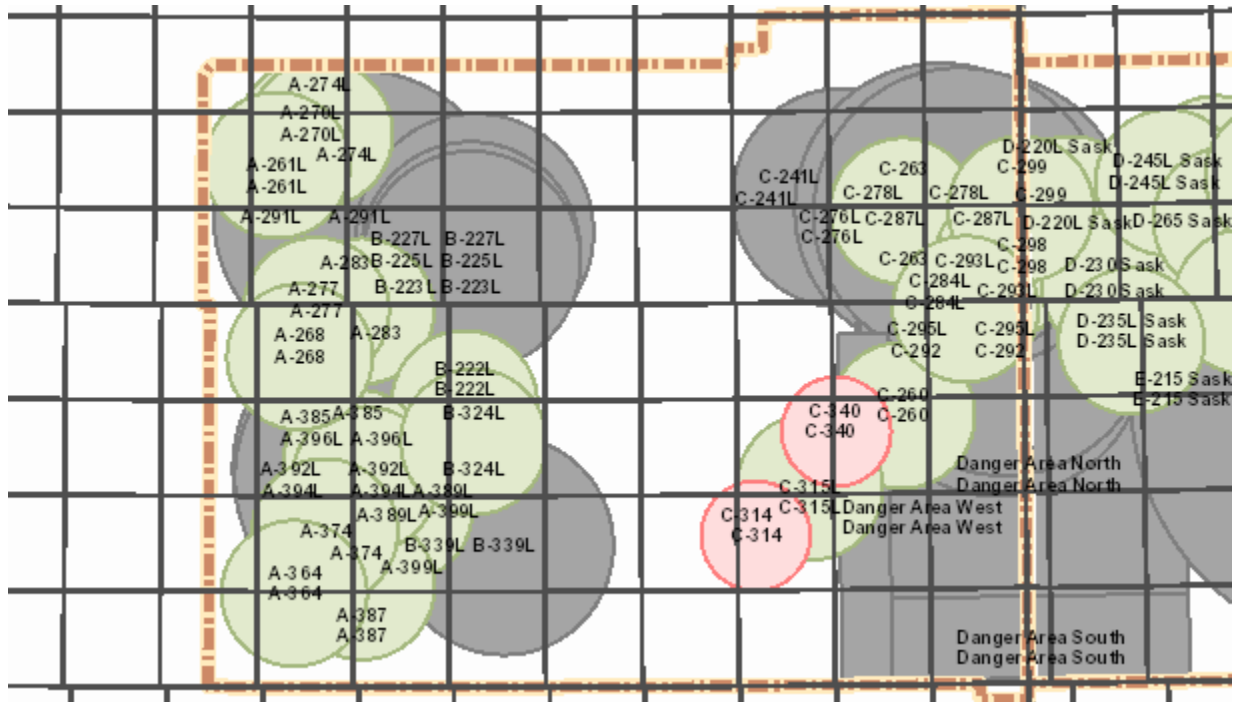

01 - 07 May 2021

Tuesday 04

Alberta

AB Notes: N/A

Saskatchewan

SK Notes: N/A

Target Closure List

01 - 07 May 2021

Wednesday 05

Alberta

AB Notes: N/A

Saskatchewan

SK Notes: N/A

Target Closure List

01 - 07 May 2021

Thursday 06

Alberta

AB Notes: N/A

Saskatchewan

SK Notes: N/A

Target Closure List

01 - 07 May 2021

Friday 07

Alberta