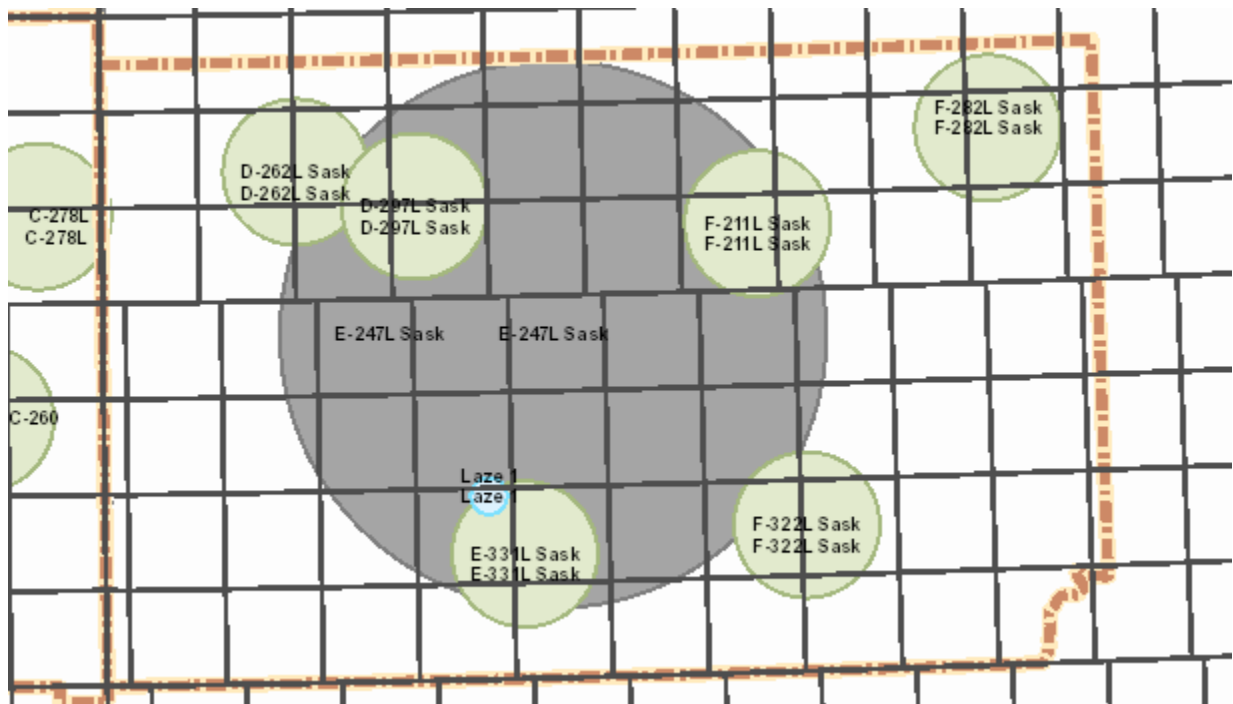

SASKATCHEWAN-NOTES: N/A

TGT	Saturday 04	Sunday 05	Monday 06	Tuesday 07	Wednesday 08	Thursday 09	Friday 10
Shaver River							

SASKATCHEWAN-NOTES: N/A

04 - 10 Aug 2018

Sunday 05

Alberta

AB Notes: Special use airspace west of Foster Creek. See CRC website.

Saskatchewan

SK Notes: N/A

04 - 10 Aug 2018

Tuesday 07

Alberta

AB Notes: Special use airspace west of Foster Creek. See CRC website.

Saskatchewan

SK Notes: N/A

04 - 10 Aug 2018

Wednesday 08

Alberta

AB Notes: Special use airspace west of Foster Creek. See CRC website.

Saskatchewan

SK Notes: N/A

04 - 10 Aug 2018

Thursday 09

Alberta

AB Notes: Special use airspace west of Foster Creek. See CRC website.

Saskatchewan

SK Notes: N/A

04 - 10 Aug 2018

Friday 10

Alberta

AB Notes: Special use airspace west of Foster Creek. See CRC website.