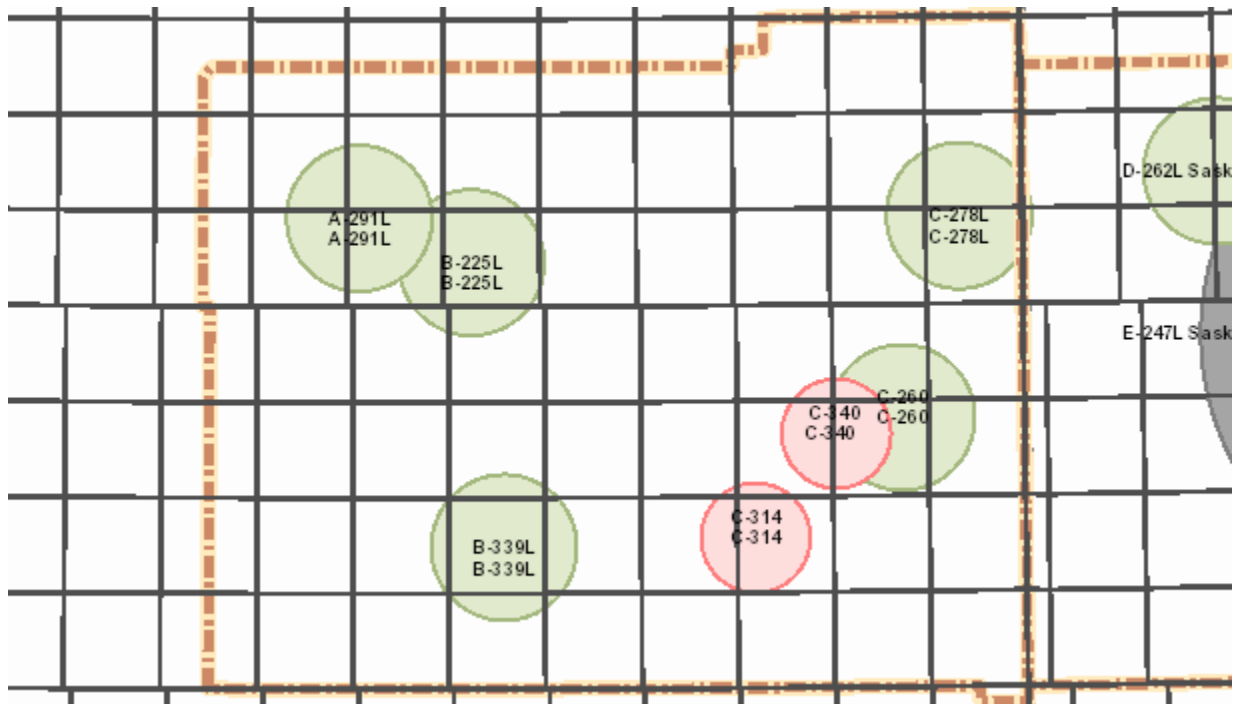

ALBERTA-NOTES: Special use airspace west of Foster Creek. See CRC website.

TGT	Saturday 04	Sunday 05	Monday 06	Tuesday 07	Wednesday 08	Thursday 09	Friday 10
C-299							
C-314				RED 0000-0259	RED 0000-0259	RED 0000-0259	RED 0000-0259
C-314				RED 1800-2359	RED 1800-2359	RED 1800-2359	RED 1800-2359
C-315L							
C-340				RED 0000-0259	RED 0000-0259	RED 0000-0259	RED 0000-0259
C-340				RED 1800-2359	RED 1800-2359	RED 1800-2359	RED 1800-2359
Mosquito							

Saskatchewan

SK Notes: N/A

04 - 10 Aug 2018

Tuesday 07

Alberta

AB Notes: Special use airspace west of Foster Creek. See CRC website.

Saskatchewan

SK Notes: N/A

04 - 10 Aug 2018

Wednesday 08

Alberta

AB Notes: Special use airspace west of Foster Creek. See CRC website.

Saskatchewan

SK Notes: N/A

04 - 10 Aug 2018

Thursday 09

Alberta

AB Notes: Special use airspace west of Foster Creek. See CRC website.

Saskatchewan

SK Notes: N/A

04 - 10 Aug 2018

Friday 10

Alberta

AB Notes: Special use airspace west of Foster Creek. See CRC website.