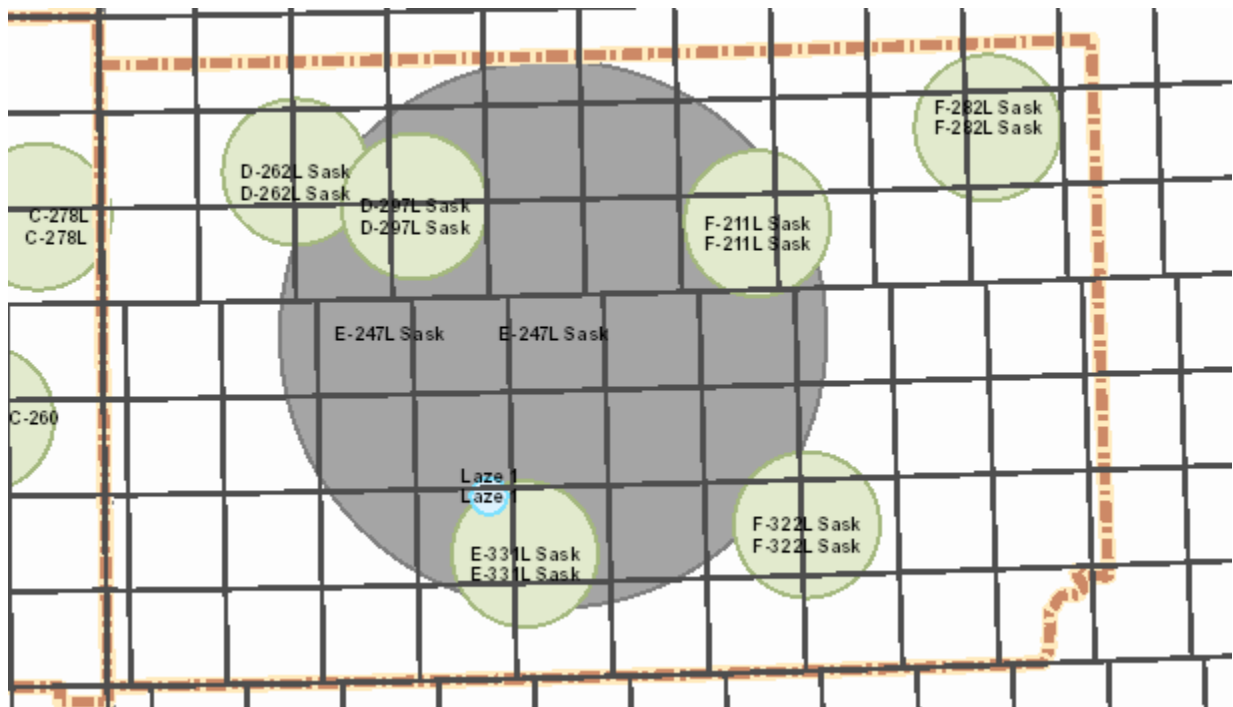

AB Notes: Special use airspace west of Foster Creek. See CRC website.

Saskatchewan