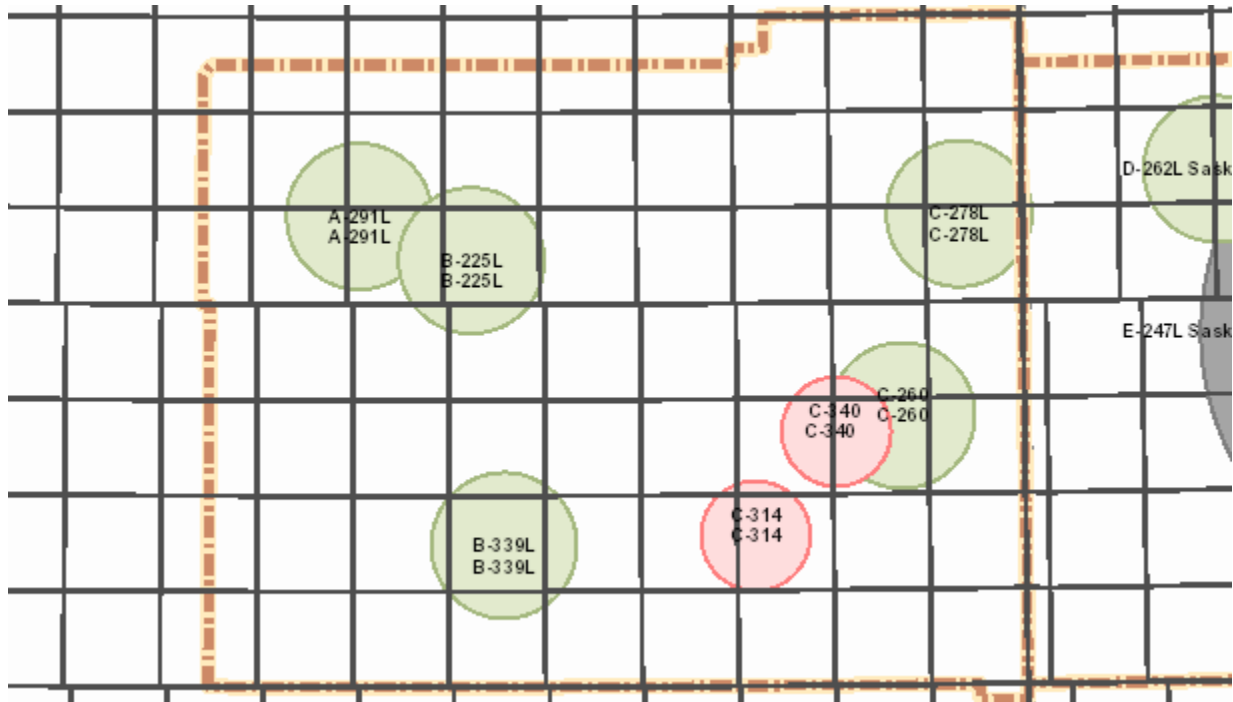

SASKATCHEWAN-NOTES: N/A

TGT	Saturday 04	Sunday 05	Monday 06	Tuesday 07	Wednesday 08	Thursday 09	Friday 10
Shaver River							

SASKATCHEWAN-NOTES: N/A

04 - 10 Aug 2018

Sunday 05

Alberta

AB Notes: Special use airspace west of Foster Creek. See CRC website.

Saskatchewan

SK Notes: N/A

04 - 10 Aug 2018

Tuesday 07

Alberta

AB Notes: Special use airspace west of Foster Creek. See CRC website.

Saskatchewan

SK Notes: N/A

04 - 10 Aug 2018

Wednesday 08

Alberta

AB Notes: Special use airspace west of Foster Creek. See CRC website.

Saskatchewan

SK Notes: N/A

04 - 10 Aug 2018

Thursday 09

Alberta

AB Notes: Special use airspace west of Foster Creek. See CRC website.

Saskatchewan

SK Notes: N/A

04 - 10 Aug 2018

Friday 10

Alberta

AB Notes: Special use airspace west of Foster Creek. See CRC website.