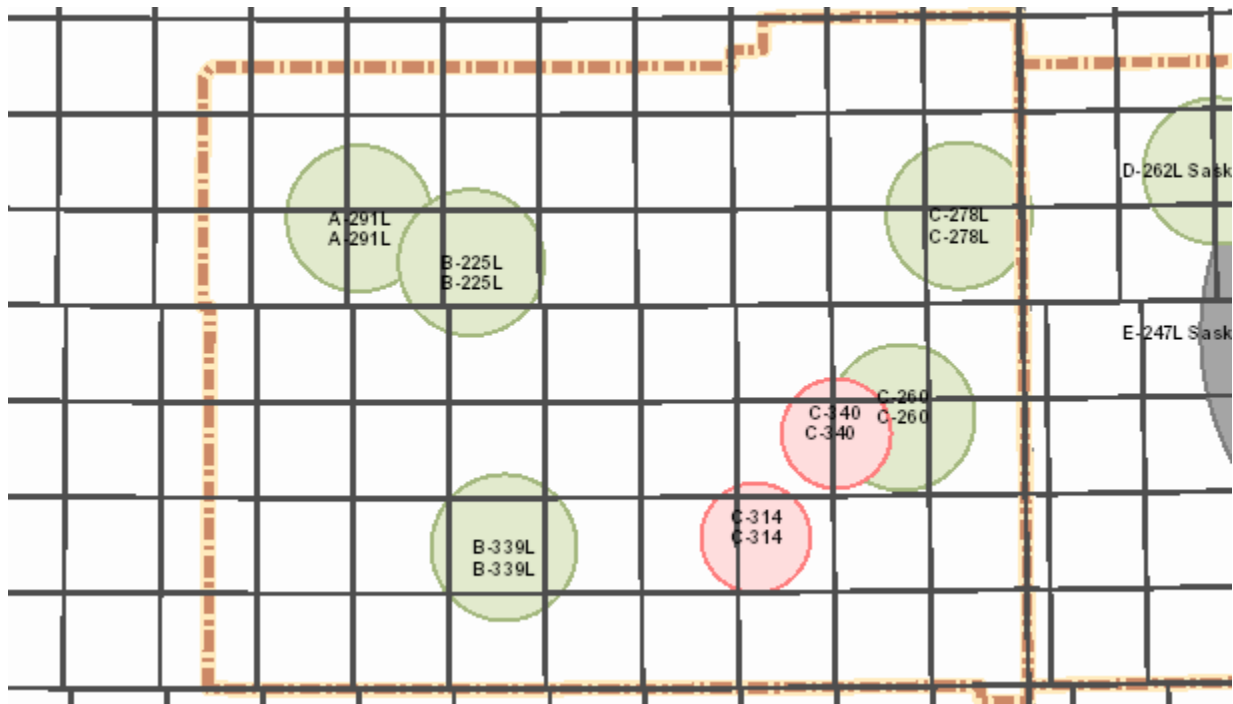

ALBERTA-NOTES: Special use airspace west of Foster Creek. See CRC website.

TGT	Saturday 04	Sunday 05	Monday 06	Tuesday 07	Wednesday 08	Thursday 09	Friday 10
C-299							
C-314				RED 0000-0259	RED 0000-0259	RED 0000-0259	RED 0000-0259
C-314				RED 1800-2359	RED 1800-2359	RED 1800-2359	RED 1800-2359
C-315L							
C-340				RED 0000-0259	RED 0000-0259	RED 0000-0259	RED 0000-0259
C-340				RED 1800-2359	RED 1800-2359	RED 1800-2359	RED 1800-2359
Mosquito							

Saskatchewan

SK Notes: N/A

04 - 10 Aug 2018

Tuesday 07

Alberta

AB Notes: Special use airspace west of Foster Creek. See CRC website.

Saskatchewan

SK Notes: N/A

04 - 10 Aug 2018

Wednesday 08

Alberta

AB Notes: Special use airspace west of Foster Creek. See CRC website.

Saskatchewan

SK Notes: N/A

04 - 10 Aug 2018

Thursday 09

Alberta

AB Notes: Special use airspace west of Foster Creek. See CRC website.

Saskatchewan

SK Notes: N/A

04 - 10 Aug 2018

Friday 10

Alberta

AB Notes: Special use airspace west of Foster Creek. See CRC website.