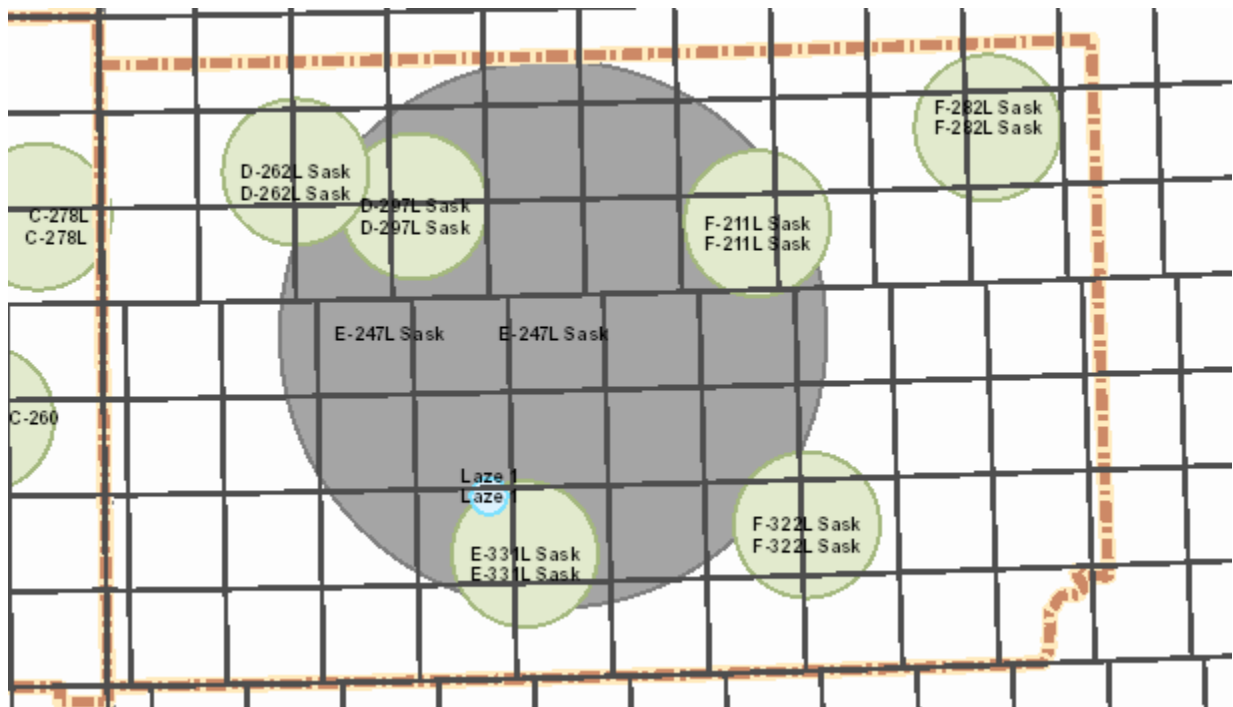

SASKATCHEWAN-NOTES: N/A

TGT	Saturday 04	Sunday 05	Monday 06	Tuesday 07	Wednesday 08	Thursday 09	Friday 10
Shaver River							

SASKATCHEWAN-NOTES: N/A

04 - 10 Aug 2018

Sunday 05

Alberta

AB Notes: Special use airspace west of Foster Creek. See CRC website.

Saskatchewan

SK Notes: N/A

04 - 10 Aug 2018

Tuesday 07

Alberta

AB Notes: Special use airspace west of Foster Creek. See CRC website.

Saskatchewan

SK Notes: N/A

04 - 10 Aug 2018

Wednesday 08

Alberta

AB Notes: Special use airspace west of Foster Creek. See CRC website.

Saskatchewan

SK Notes: N/A

04 - 10 Aug 2018

Thursday 09

Alberta

AB Notes: Special use airspace west of Foster Creek. See CRC website.

Saskatchewan

SK Notes: N/A

04 - 10 Aug 2018

Friday 10

Alberta

AB Notes: Special use airspace west of Foster Creek. See CRC website.