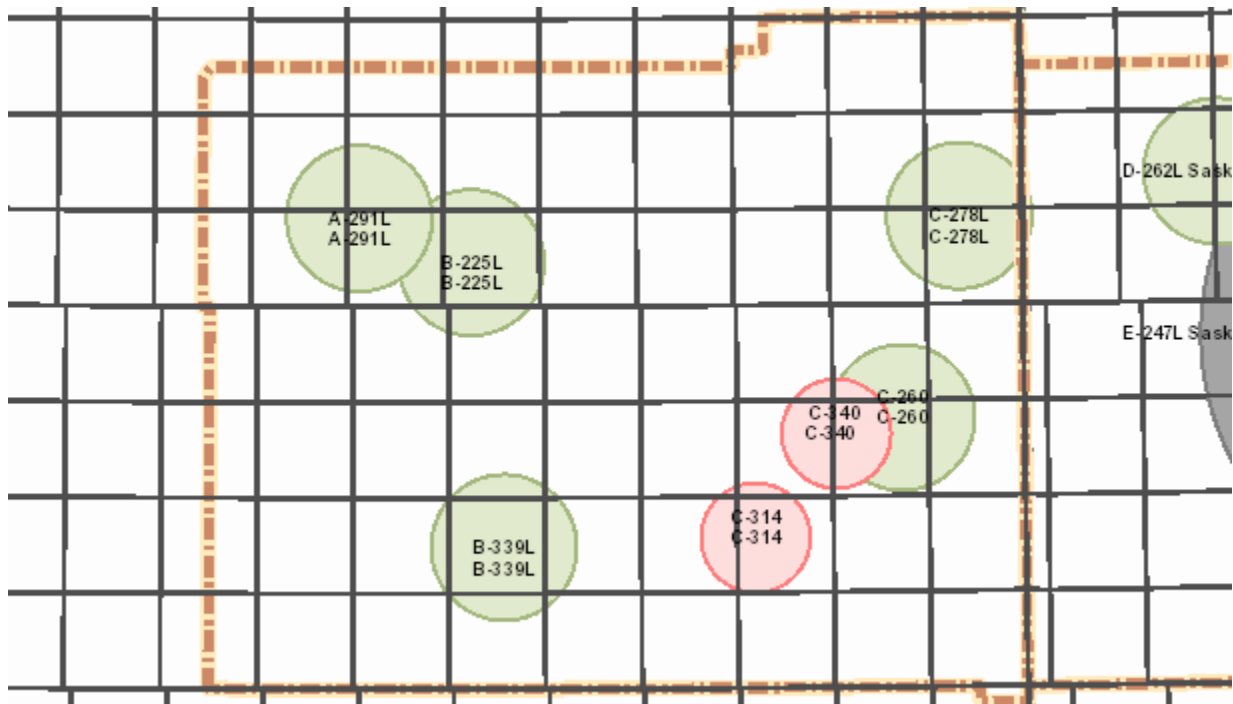

ALBERTA-NOTES: Special use airspace west of Foster Creek. See CRC website.

TGT	Saturday 04	Sunday 05	Monday 06	Tuesday 07	Wednesday 08	Thursday 09	Friday 10
C-299							
C-314				RED 0000-0259	RED 0000-0259	RED 0000-0259	RED 0000-0259
C-314				RED 1800-2359	RED 1800-2359	RED 1800-2359	RED 1800-2359
C-315L							
C-340				RED 0000-0259	RED 0000-0259	RED 0000-0259	RED 0000-0259
C-340				RED 1800-2359	RED 1800-2359	RED 1800-2359	RED 1800-2359
Mosquito							

SASKATCHEWAN-NOTES: N/A

TGT	Saturday 04	Sunday 05	Monday 06	Tuesday 07	Wednesday 08	Thursday 09	Friday 10
Shaver River							

SASKATCHEWAN-NOTES: N/A

04 - 10 Aug 2018

Sunday 05

Alberta

AB Notes: Special use airspace west of Foster Creek. See CRC website.

Saskatchewan

SK Notes: N/A

04 - 10 Aug 2018

Tuesday 07

Alberta

AB Notes: Special use airspace west of Foster Creek. See CRC website.

Saskatchewan

SK Notes: N/A

04 - 10 Aug 2018

Wednesday 08

Alberta

AB Notes: Special use airspace west of Foster Creek. See CRC website.

Saskatchewan

SK Notes: N/A

04 - 10 Aug 2018

Thursday 09