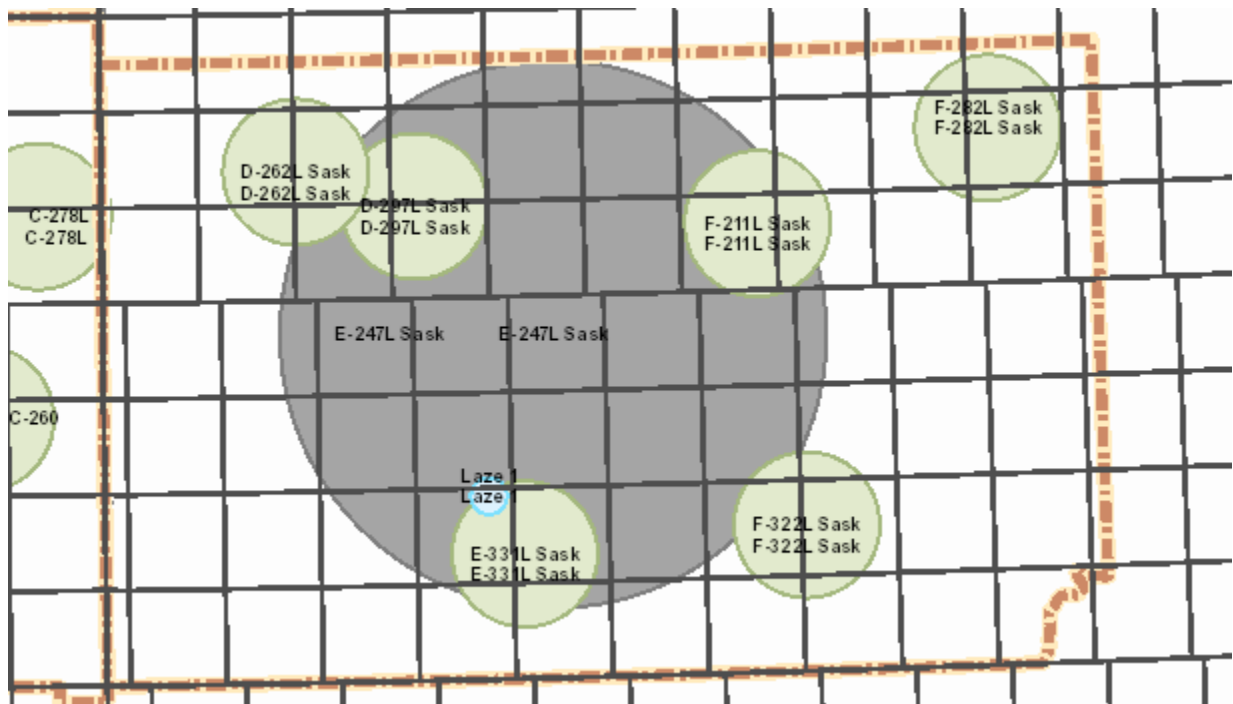

SASKATCHEWAN-NOTES: N/A

TGT	Saturday 04	Sunday 05	Monday 06	Tuesday 07	Wednesday 08	Thursday 09	Friday 10
Shaver River							

SASKATCHEWAN-NOTES: N/A

04 - 10 Aug 2018

Sunday 05

Alberta

AB Notes: Special use airspace west of Foster Creek. See CRC website.

Saskatchewan

SK Notes: N/A

04 - 10 Aug 2018

Tuesday 07

Alberta

AB Notes: Special use airspace west of Foster Creek. See CRC website.

Saskatchewan

SK Notes: N/A

04 - 10 Aug 2018

Wednesday 08

Alberta

AB Notes: Special use airspace west of Foster Creek. See CRC website.

Saskatchewan

SK Notes: N/A

04 - 10 Aug 2018

Thursday 09

Alberta

AB Notes: Special use airspace west of Foster Creek. See CRC website.

Saskatchewan

SK Notes: N/A

04 - 10 Aug 2018

Friday 10

Alberta

AB Notes: Special use airspace west of Foster Creek. See CRC website.