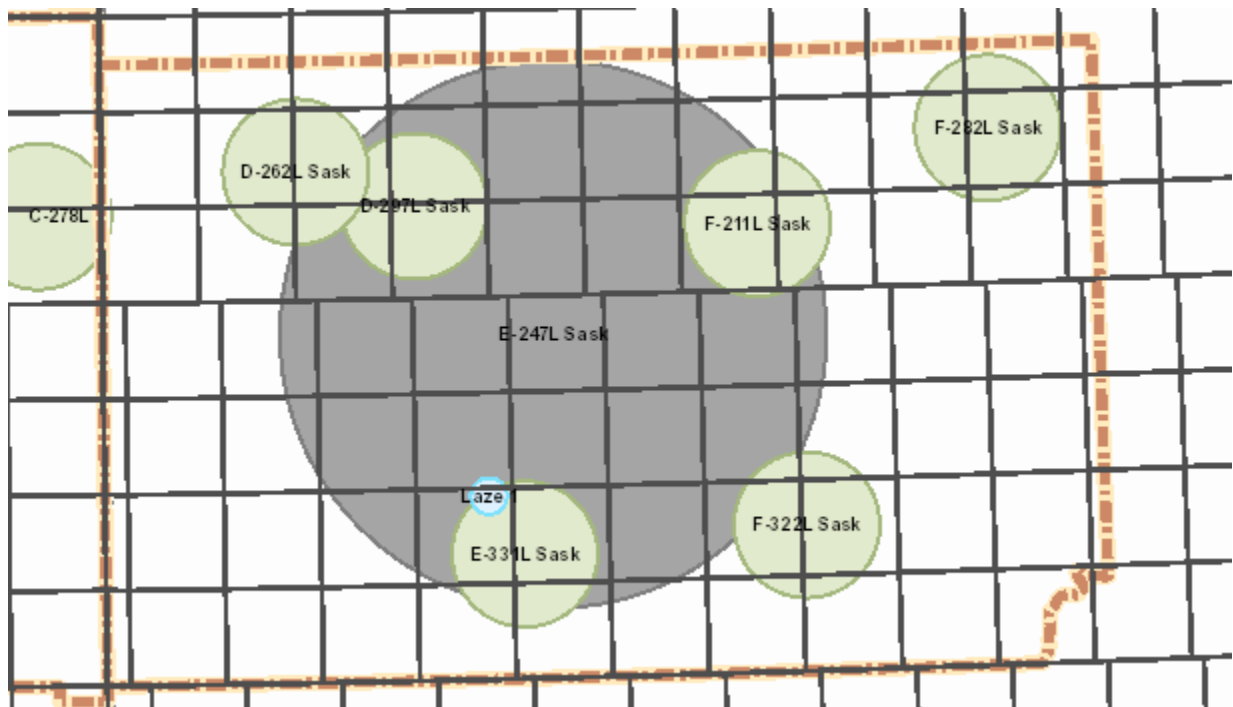

AB Notes: N/A

Saskatchewan