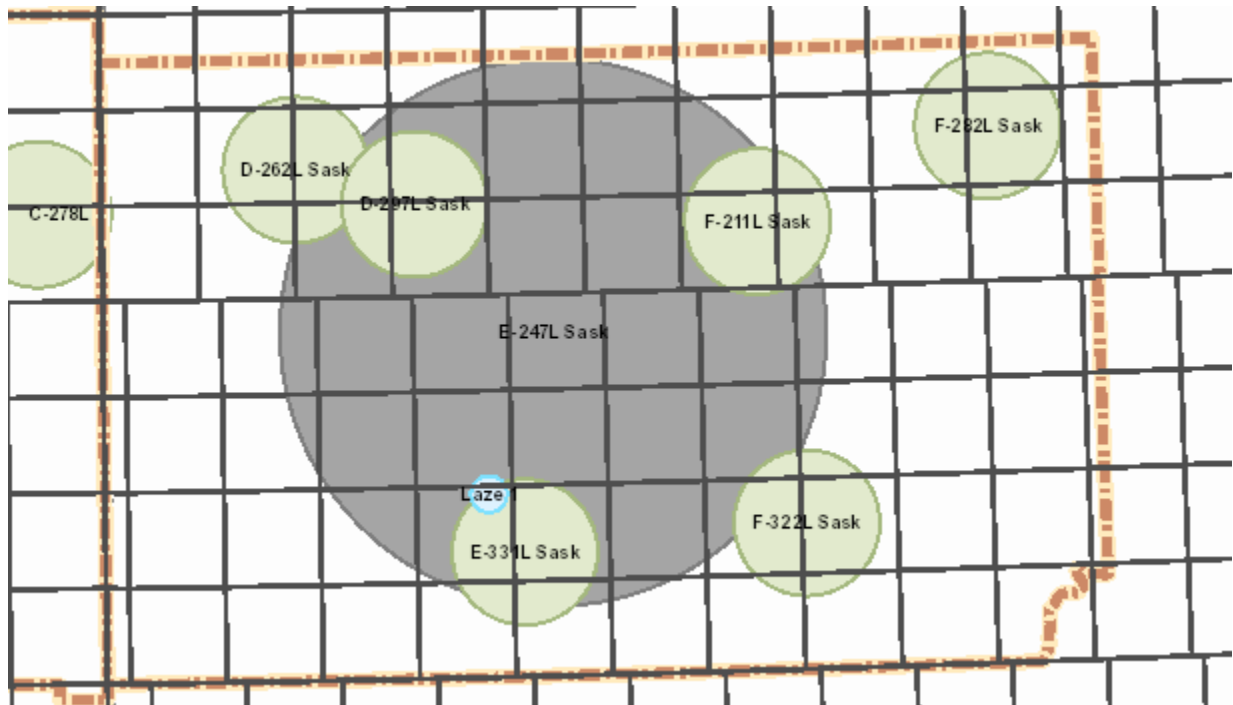

AB Notes: N/A

Saskatchewan