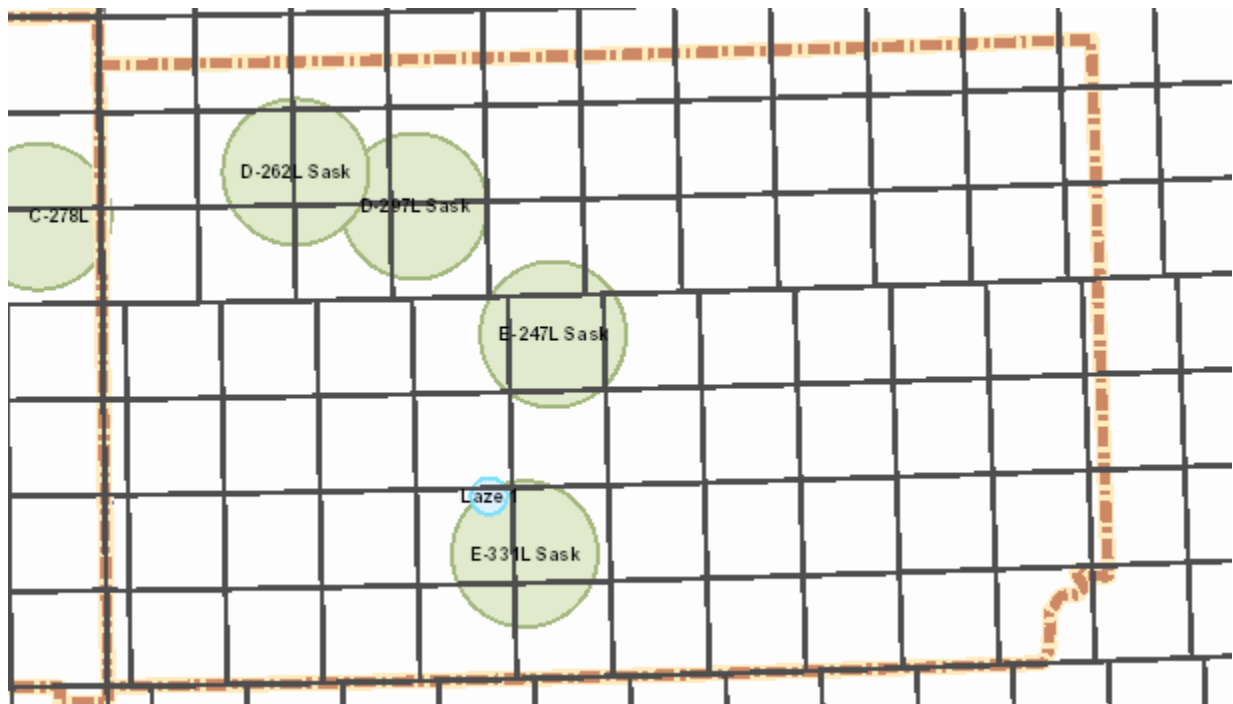

AB Notes: N/A

Saskatchewan