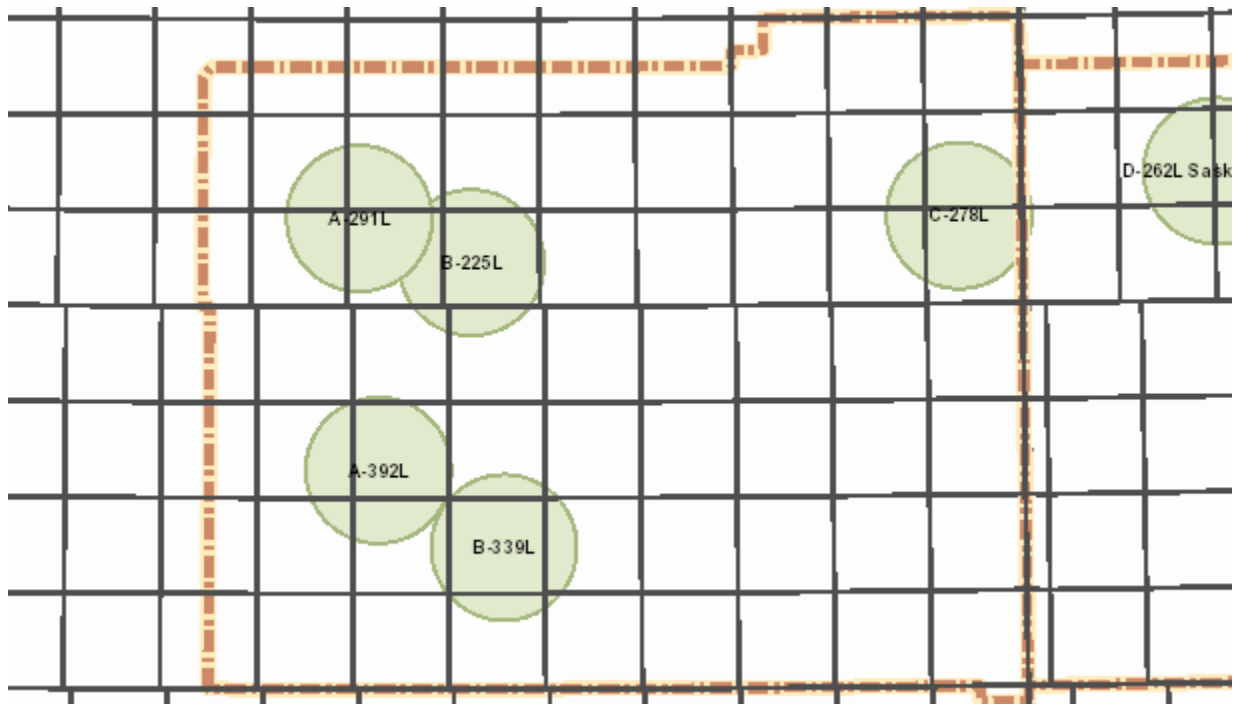

13 - 19 Oct 2018

Sunday 14

Alberta