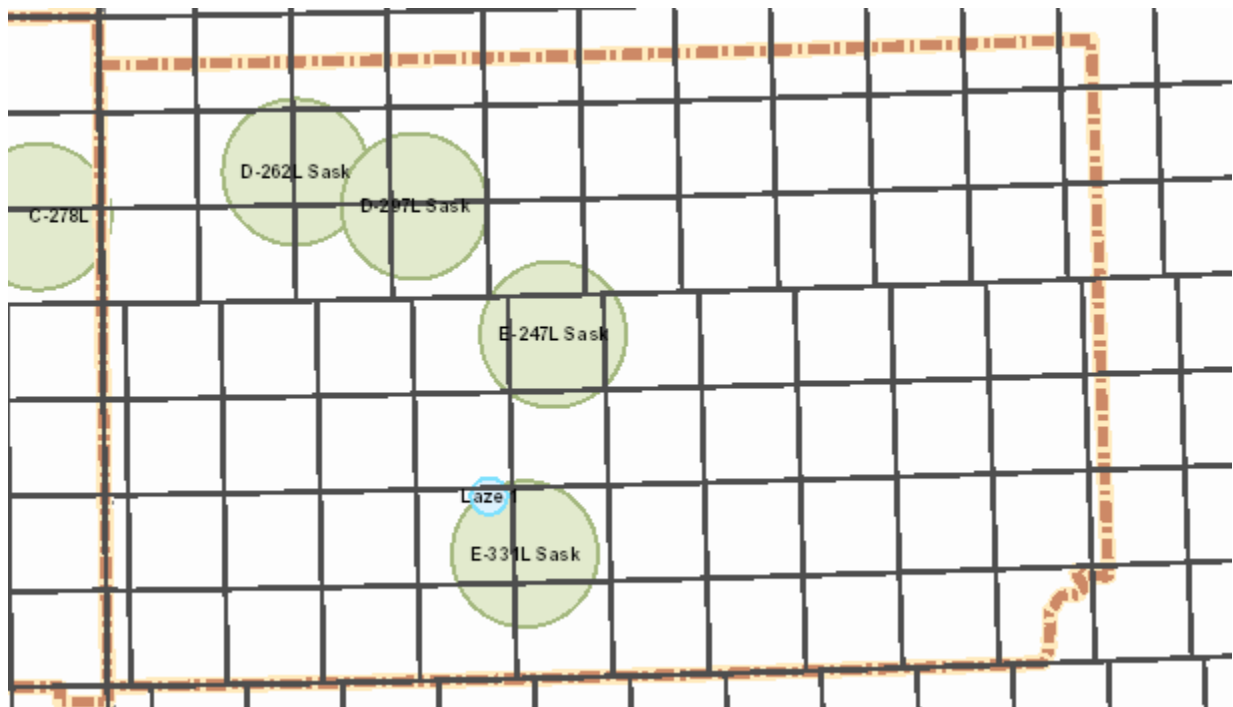

AB Notes: N/A

Saskatchewan