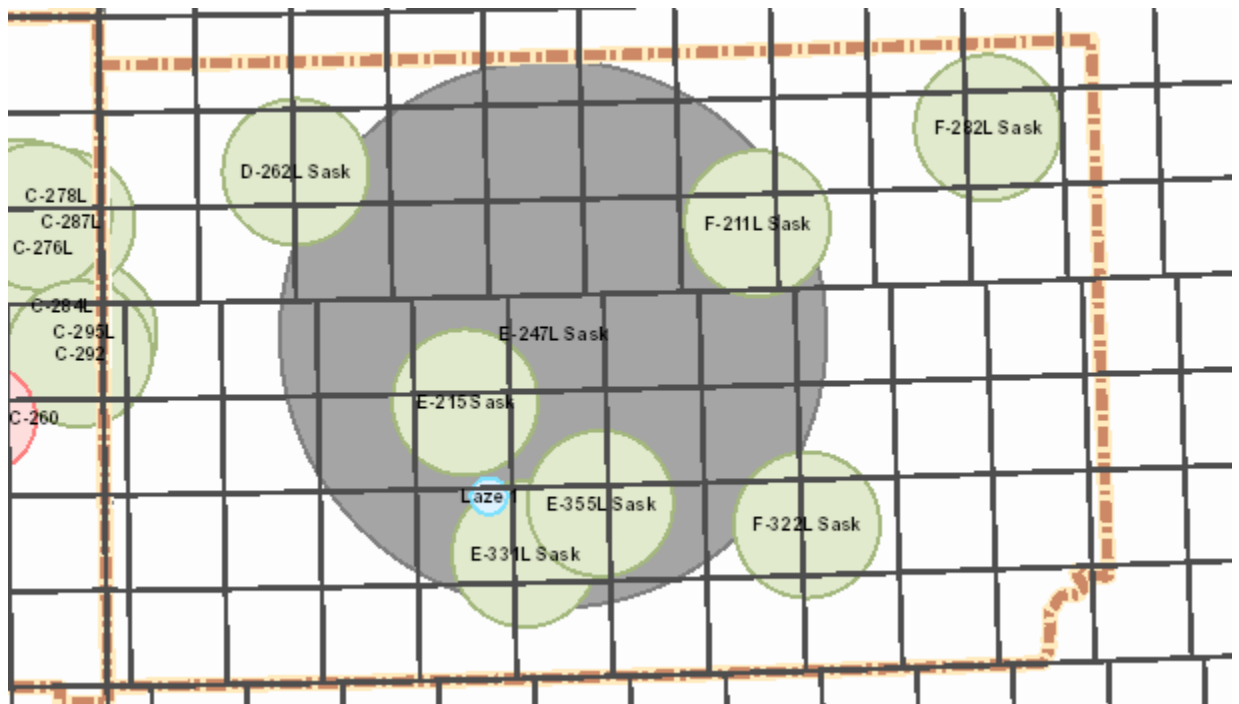

AB Notes: N/A

Saskatchewan