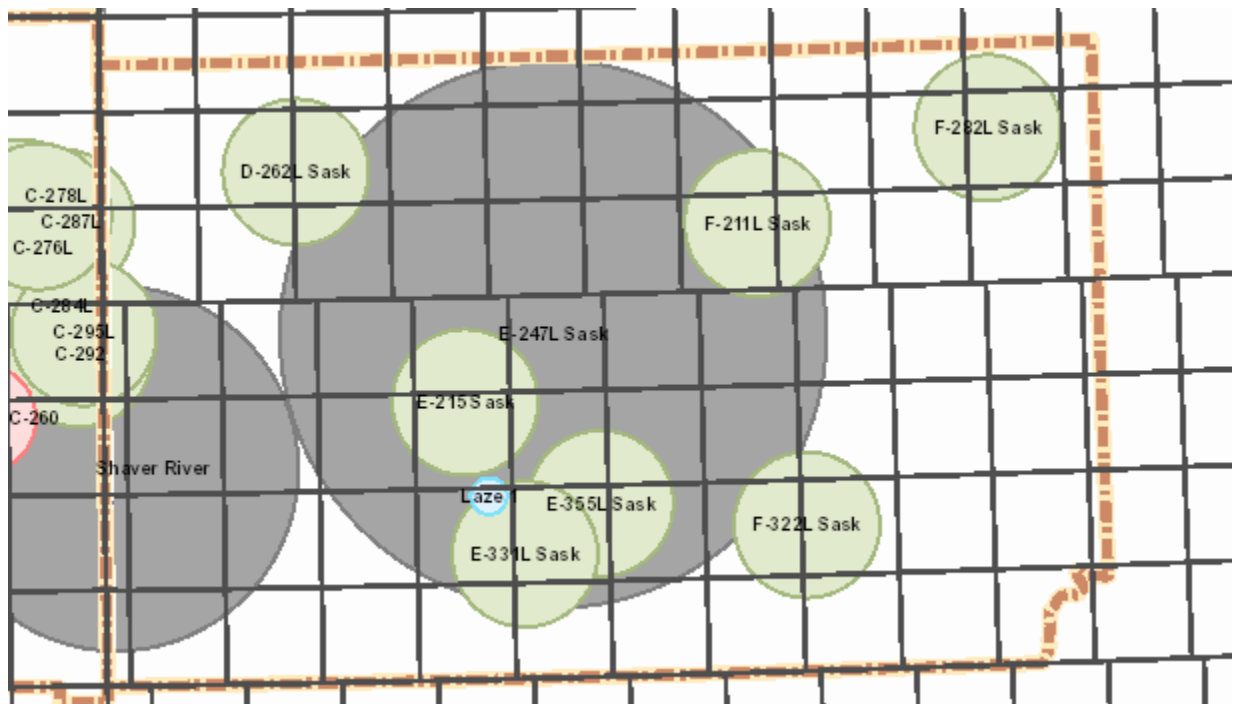

AB Notes: N/A

Saskatchewan