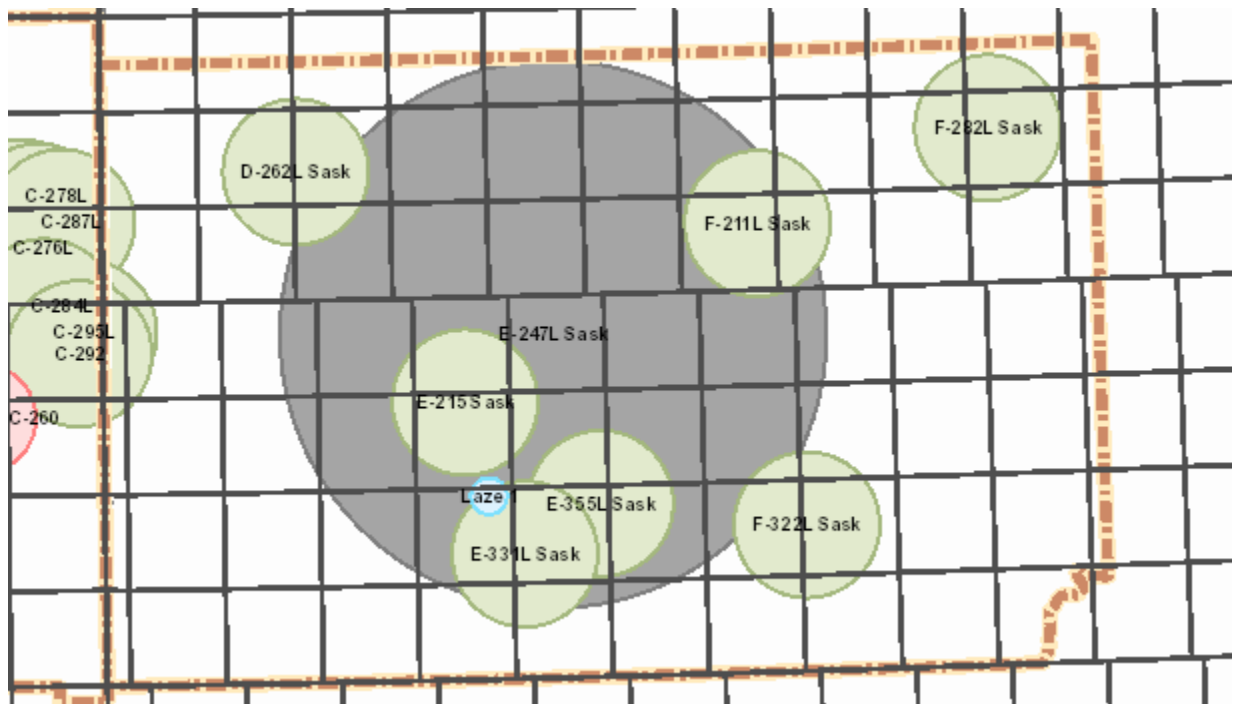

AB Notes: N/A

Saskatchewan