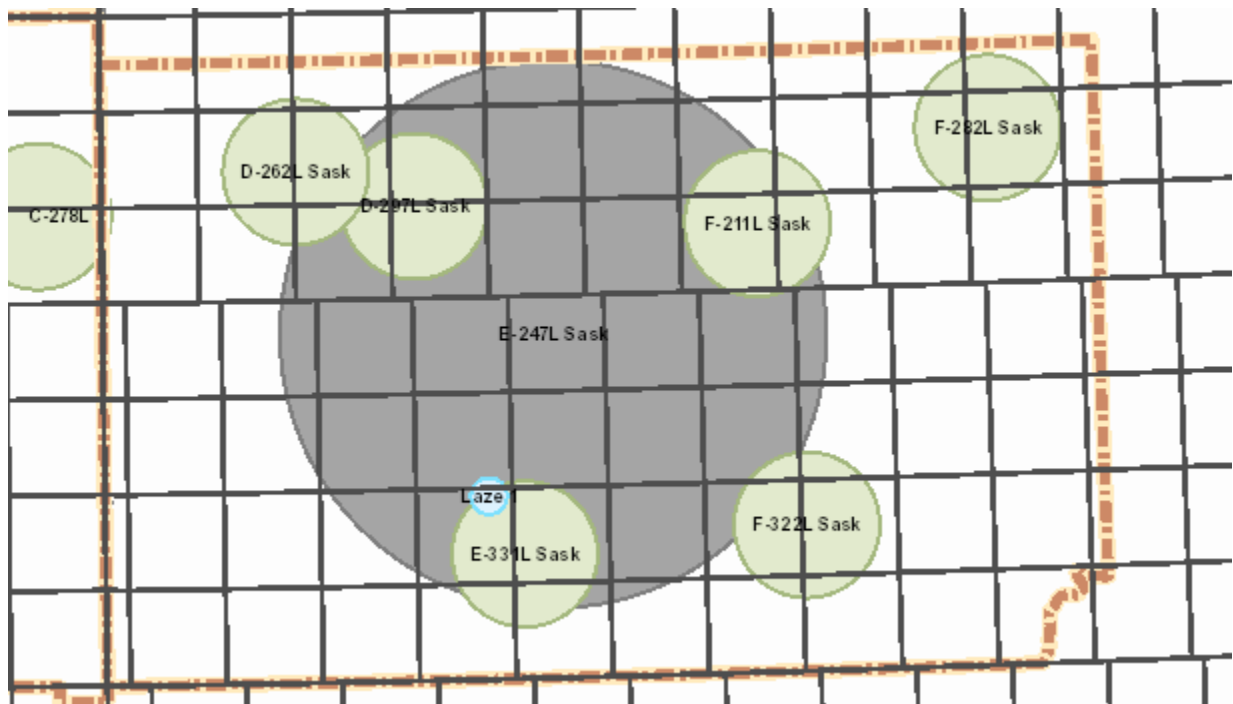

AB Notes: N/A

Saskatchewan